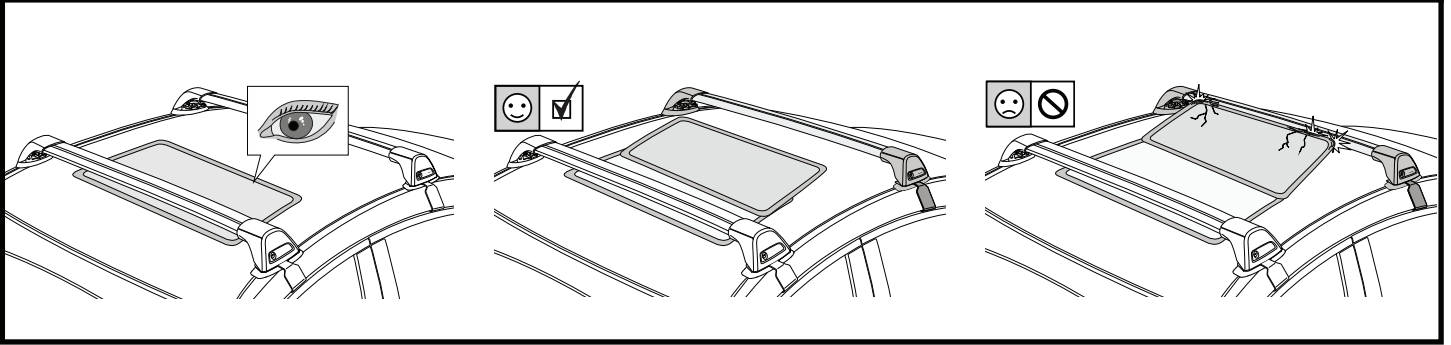

ATTENTION • ACHTUNG • ATENCIÓN • ATTENTION • OPPMERKSOMHET • ATENÇÃO • ВНИМАНИЕ • ATTENZIONE
UWAGA • UPOZORNĚNÍ • UPOZORNENIE • LET OP • UPPMÄRKSAMHET • OPMÆRKSOMHED • УВАГА • HUOMIO

1

F

T

HD

P

x4

2

HD/P

F/T

F

T

HD

P

x10

A

x4