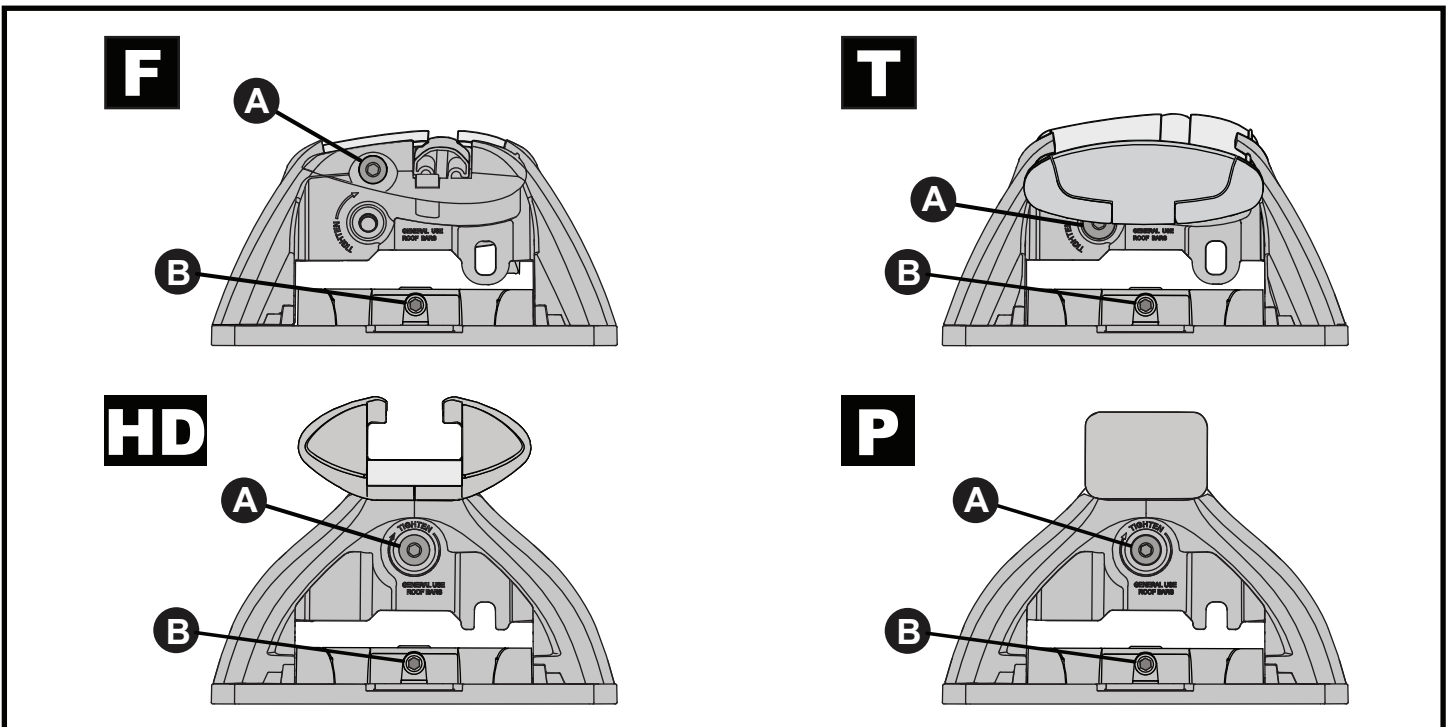

ATTENTION • ACHTUNG • ATENCIÓN • ATTENTION • OPPMERKSOMHET • ATENÇÃO • ВНИМАНИЕ • ATTENZIONE
UWAGA • UPOZORNĚNÍ • UPOZORNENIE • LET OP • UPPMÄRKSAMHET • OPMÆRKSOMHED • УВАГА • HUOMIO