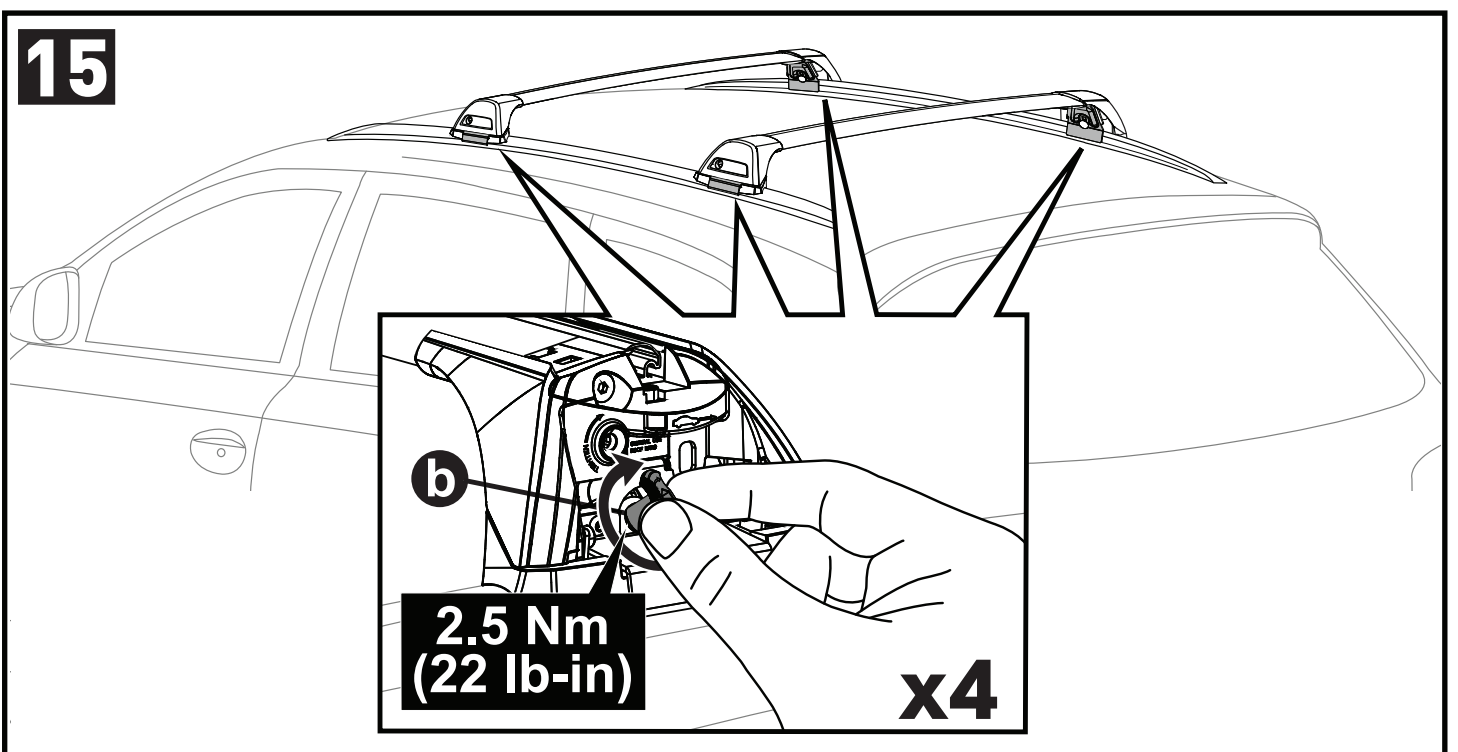

# 11b

x4

12

13

		1	2	A	B
Audi Q3/RS Q3, 5dr SUV 18+	EU	X = 920 mm (36 1/4")	X = 885 mm (34 7/8")	-A = 115 mm (4 1/2")	B = 600 mm (23 5/8")
Audi Q3/RS Q3, 5dr SUV 19+	AU, CN, NZ	X = 920 mm (36 1/4")	X = 885 mm (34 7/8")	-A = 115 mm (4 1/2")	B = 600 mm (23 5/8")
Audi e-tron Q4, 5dr SUV 21+	EU, NZ	X = 890 mm (35")	X = 845 mm (33 1/4")	-A = 200 mm (7 7/8")	B = 540 mm (21 1/4")
Ford Focus, 5dr Estate 11-18	EU	X = 827 mm (32 1/2")	X = 754 mm (29 5/8")	A = 5 mm (2/8")	B = 760 mm (29 7/8")
Ford Focus, 5dr Wagon 11-18	NZ	X = 827 mm (32 1/2")	X = 754 mm (29 5/8")	A = 5 mm (2/8")	B = 760 mm (29 7/8")
Ford Edge, 5dr SUV 16-18	EU	X = 885 mm (34 7/8")	X = 852 mm (33 1/2")	-A = 80 mm (3 1/8")	B = 670 mm (26 3/8")
Ford Edge, 5dr SUV 19+	EU	X = 885 mm (34 7/8")	X = 852 mm (33 1/2")	-A = 80 mm (3 1/8")	B = 670 mm (26 3/8")
Ford Endura, 5dr SUV Jan 19+	AU, NZ	X = 885 mm (34 7/8")	X = 852 mm (33 1/2")	-A = 80 mm (3 1/8")	B = 670 mm (26 3/8")
Ford Mondeo, 5dr Estate 07-14	EU	X = 830 mm (32 5/8")	X = 790 mm (31 1/8")	-A = 5 mm (2/8")	B = 700 mm (27 1/2")
Ford Mondeo, 5dr Wagon 07-14	AU, NZ	X = 830 mm (32 5/8")	X = 790 mm (31 1/8")	-A = 5 mm (2/8")	B = 700 mm (27 1/2")
Mercedes-Benz C-Class, 5dr Estate 14+	EU	X = 810 mm (31 7/8")	X = 735 mm (28 7/8")	-A = 30 mm (1 1/8")	B = 690 mm (27 1/8")
Mercedes-Benz C-Class, 5dr Wagon 14+	AU, NZ	X = 810 mm (31 7/8")	X = 735 mm (28 7/8")	-A = 30 mm (1 1/8")	B = 690 mm (27 1/8")
Mercedes-Benz C-Class, 5dr Wagon 15-17	CN	X = 810 mm (31 7/8")	X = 735 mm (28 7/8")	-A = 30 mm (1 1/8")	B = 690 mm (27 1/8")
Mercedes-Benz E-Class, 5dr Estate 16+	EU	X = 850 mm (33 1/2")	X = 812 mm (32")	A = 60 mm (2 3/8")	B = 810 mm (31 7/8")
Mercedes-Benz E-Class, 5dr Wagon 16+	AU	X = 850 mm (33 1/2")	X = 812 mm (32")	A = 60 mm (2 3/8")	B = 810 mm (31 7/8")
Mercedes-Benz E-Class, 5dr Wagon 17+	NZ	X = 850 mm (33 1/2")	X = 812 mm (32")	A = 60 mm (2 3/8")	B = 810 mm (31 7/8")
Mercedes-Benz E-Class All-Terrain, 5dr Estate 17+	EU	X = 850 mm (33 1/2")	X = 812 mm (32")	A = 60 mm (2 3/8")	B = 810 mm (31 7/8")
Mercedes-Benz E-Class All-Terrain, 5dr Wagon 17+	AU	X = 850 mm (33 1/2")	X = 812 mm (32")	A = 60 mm (2 3/8")	B = 810 mm (31 7/8")
Opel Crossland X, 5dr SUV 17+	EU	X = 805 mm (31 3/4")	X = 765 mm (30 1/8")	-A = 200 mm (7 7/8")	B = 550 mm (21 5/8")
Opel Grandland X, 5dr SUV 17+	EU	X = 860 mm (33 7/8")	X = 815 mm (32 1/8")	-A = 155 mm (6 1/8")	B = 585 mm (23")
Peugeot 3008, 5dr SUV 16-20	EU	X = 857 mm (33 3/4")	X = 825 mm (32 1/2")	-A = 70 mm (2 3/4")	B = 650 mm (25 5/8")
Peugeot 3008, 5dr SUV 17-Feb 21	AU, NZ	X = 857 mm (33 3/4")	X = 825 mm (32 1/2")	-A = 70 mm (2 3/4")	B = 650 mm (25 5/8")
Peugeot 3008, 5dr SUV 21+	EU	X = 845 mm (33 1/4")	X = 815 mm (32 1/8")	-A = 65 mm (2 1/2")	B = 650 mm (25 5/8")
Peugeot 3008, 5dr SUV Mar 21+	AU, NZ	X = 845 mm (33 1/4")	X = 815 mm (32 1/8")	-A = 65 mm (2 1/2")	B = 650 mm (25 5/8")
Porsche Cayenne, 5dr SUV 18+	EU	X = 930 mm (36 5/8")	X = 893 mm (35 1/8")	-A = 170 mm (6 2/3")	B = 600 mm (23 5/8")
Porsche Cayenne, 5dr SUV 19+	AU, NZ	X = 930 mm (36 5/8")	X = 893 mm (35 1/8")	-A = 170 mm (6 2/3")	B = 600 mm (23 5/8")
Seat Leon ST, 5dr Estate 17+	EU	X = 805 mm (31 3/4")	X = 750 mm (29 1/2")	-A = 50 mm (2")	B = 680 mm (26 3/4")
Vauxhall Crossland X, 5dr SUV 17+	EU	X = 805 mm (31 3/4")	X = 765 mm (30 1/8")	-A = 200 mm (7 7/8")	B = 550 mm (21 5/8")
Vauxhall Grandland X, 5dr SUV 17+	EU	X = 860 mm (33 7/8")	X = 815 mm (32 1/8")	-A = 155 mm (6 1/8")	B = 585 mm (23")
Volkswagen ID.4, 5dr SUV 21+	EU	X = 885 mm (34 7/8")	X = 845 mm (33 1/4")	-A = 150 mm (5 7/8")	B = 550 mm (21 5/8")
Volkswagen ID.4, 5dr SUV 23+	NZ	X = 885 mm (34 7/8")	X = 845 mm (33 1/4")	-A = 150 mm (5 7/8")	B = 550 mm (21 5/8")
Volkswagen ID.4, 5dr SUV 24+	AU	X = 885 mm (34 7/8")	X = 845 mm (33 1/4")	-A = 150 mm (5 7/8")	B = 550 mm (21 5/8")
Volkswagen Passat, 5dr Wagon May 15+	NZ	X = 825 mm (32 1/2")	X = 785 mm (30 7/8")	-A = 5 mm (2/8")	B = 745 mm (29 3/8")
Volkswagen Passat, 5dr Wagon Jul 15+	AU	X = 825 mm (32 1/2")	X = 785 mm (30 7/8")	-A = 5 mm (2/8")	B = 745 mm (29 3/8")
Volkswagen Passat Alltrack, 5dr Estate 15+	EU	X = 825 mm (32 1/2")	X = 785 mm (30 7/8")	-A = 5 mm (2/8")	B = 745 mm (29 3/8")
Volkswagen Passat Alltrack, 5dr Wagon 16+	AU, NZ	X = 825 mm (32 1/2")	X = 785 mm (30 7/8")	-A = 5 mm (2/8")	B = 745 mm (29 3/8")
Volkswagen Passat Variant, 5dr Estate 14+	EU	X = 825 mm (32 1/2")	X = 785 mm (30 7/8")	-A = 5 mm (2/8")	B = 745 mm (29 3/8")
Volkswagen Variant, 5dr Wagon 16-17	CN	X = 825 mm (32 1/2")	X = 785 mm (30 7/8")	-A = 5 mm (2/8")	B = 745 mm (29 3/8")
XPeng G9, 5dr SUV 22+	EU	X = 895 mm (35 1/4")	X = 840 mm (33 1/8")	-A = 140 mm (5 1/2")	B = 610 mm (24")