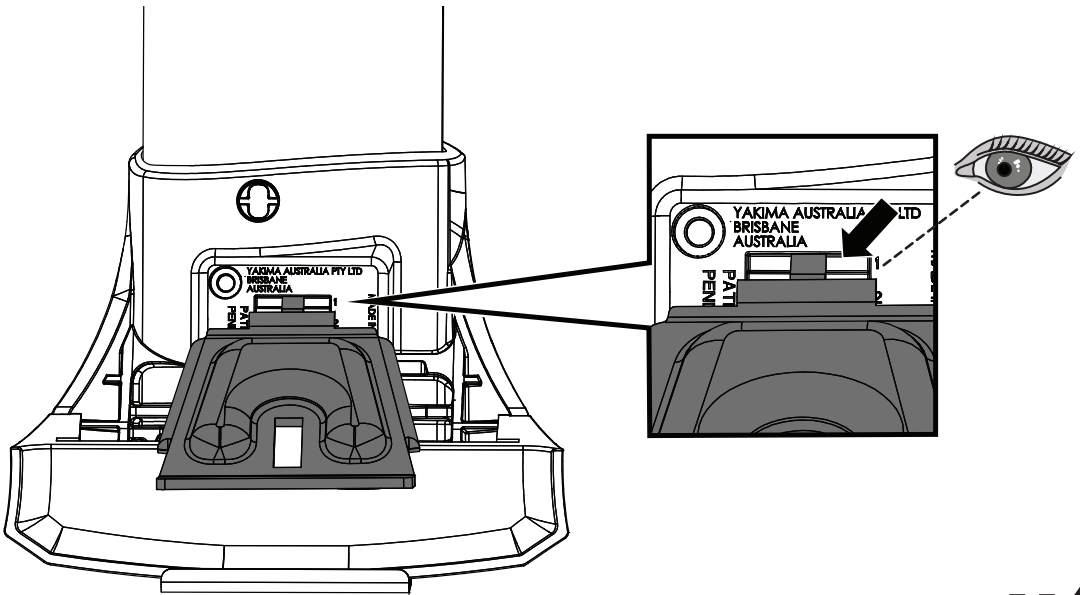

# 11b

x4

12

13

		1	2	A	B
Audi Q3/RS Q3, 5dr SUV 18+	EU	X = 920 mm (36 1/4")	X = 885 mm (34 7/8")	-A = 115 mm (4 1/2")	B = 600 mm (23 5/8")
Audi Q3/RS Q3, 5dr SUV 19+	AU, CN, NZ	X = 920 mm (36 1/4")	X = 885 mm (34 7/8")	-A = 115 mm (4 1/2")	B = 600 mm (23 5/8")
Audi e-tron Q4, 5dr SUV 21+	EU, NZ	X = 890 mm (35")	X = 845 mm (33 1/4")	-A = 200 mm (7 7/8")	B = 540 mm (21 1/4")
Ford Focus, 5dr Estate 11-18	EU	X = 827 mm (32 1/2")	X = 754 mm (29 5/8")	A = 5 mm (2/8")	B = 760 mm (29 7/8")
Ford Focus, 5dr Wagon 11-18	NZ	X = 827 mm (32 1/2")	X = 754 mm (29 5/8")	A = 5 mm (2/8")	B = 760 mm (29 7/8")
Ford Edge, 5dr SUV 16-18	EU	X = 885 mm (34 7/8")	X = 852 mm (33 1/2")	-A = 80 mm (3 1/8")	B = 670 mm (26 3/8")
Ford Edge, 5dr SUV 19+	EU	X = 885 mm (34 7/8")	X = 852 mm (33 1/2")	-A = 80 mm (3 1/8")	B = 670 mm (26 3/8")
Ford Endura, 5dr SUV Jan 19+	AU, NZ	X = 885 mm (34 7/8")	X = 852 mm (33 1/2")	-A = 80 mm (3 1/8")	B = 670 mm (26 3/8")
Ford Mondeo, 5dr Estate 07-14	EU	X = 830 mm (32 5/8")	X = 790 mm (31 1/8")	-A = 5 mm (2/8")	B = 700 mm (27 1/2")
Ford Mondeo, 5dr Wagon 07-14	AU, NZ	X = 830 mm (32 5/8")	X = 790 mm (31 1/8")	-A = 5 mm (2/8")	B = 700 mm (27 1/2")
Mercedes-Benz C-Class, 5dr Estate 14+	EU	X = 810 mm (31 7/8")	X = 735 mm (28 7/8")	-A = 30 mm (1 1/8")	B = 690 mm (27 1/8")
Mercedes-Benz C-Class, 5dr Wagon 14+	AU, NZ	X = 810 mm (31 7/8")	X = 735 mm (28 7/8")	-A = 30 mm (1 1/8")	B = 690 mm (27 1/8")
Mercedes-Benz C-Class, 5dr Wagon 15-17	CN	X = 810 mm (31 7/8")	X = 735 mm (28 7/8")	-A = 30 mm (1 1/8")	B = 690 mm (27 1/8")
Mercedes-Benz E-Class, 5dr Estate 16+	EU	X = 850 mm (33 1/2")	X = 812 mm (32")	A = 60 mm (2 3/8")	B = 810 mm (31 7/8")
Mercedes-Benz E-Class, 5dr Wagon 16+	AU	X = 850 mm (33 1/2")	X = 812 mm (32")	A = 60 mm (2 3/8")	B = 810 mm (31 7/8")
Mercedes-Benz E-Class, 5dr Wagon 17+	NZ	X = 850 mm (33 1/2")	X = 812 mm (32")	A = 60 mm (2 3/8")	B = 810 mm (31 7/8")
Mercedes-Benz E-Class All-Terrain, 5dr Estate 17+	EU	X = 850 mm (33 1/2")	X = 812 mm (32")	A = 60 mm (2 3/8")	B = 810 mm (31 7/8")
Mercedes-Benz E-Class All-Terrain, 5dr Wagon 17+	AU	X = 850 mm (33 1/2")	X = 812 mm (32")	A = 60 mm (2 3/8")	B = 810 mm (31 7/8")
Opel Crossland X, 5dr SUV 17+	EU	X = 805 mm (31 3/4")	X = 765 mm (30 1/8")	-A = 200 mm (7 7/8")	B = 550 mm (21 5/8")
Opel Grandland X, 5dr SUV 17+	EU	X = 860 mm (33 7/8")	X = 815 mm (32 1/8")	-A = 155 mm (6 1/8")	B = 585 mm (23")
Peugeot 3008, 5dr SUV 16-20	EU	X = 857 mm (33 3/4")	X = 825 mm (32 1/2")	-A = 70 mm (2 3/4")	B = 650 mm (25 5/8")
Peugeot 3008, 5dr SUV 17-Feb 21	AU, NZ	X = 857 mm (33 3/4")	X = 825 mm (32 1/2")	-A = 70 mm (2 3/4")	B = 650 mm (25 5/8")
Peugeot 3008, 5dr SUV 21+	EU	X = 845 mm (33 1/4")	X = 815 mm (32 1/8")	-A = 65 mm (2 1/2")	B = 650 mm (25 5/8")
Peugeot 3008, 5dr SUV Mar 21+	AU, NZ	X = 845 mm (33 1/4")	X = 815 mm (32 1/8")	-A = 65 mm (2 1/2")	B = 650 mm (25 5/8")
Porsche Cayenne, 5dr SUV 18+	EU	X = 930 mm (36 5/8")	X = 893 mm (35 1/8")	-A = 170 mm (6 2/3")	B = 600 mm (23 5/8")
Porsche Cayenne, 5dr SUV 19+	AU, NZ	X = 930 mm (36 5/8")	X = 893 mm (35 1/8")	-A = 170 mm (6 2/3")	B = 600 mm (23 5/8")
Seat Leon ST, 5dr Estate 17+	EU	X = 805 mm (31 3/4")	X = 750 mm (29 1/2")	-A = 50 mm (2")	B = 680 mm (26 3/4")
Vauxhall Crossland X, 5dr SUV 17+	EU	X = 805 mm (31 3/4")	X = 765 mm (30 1/8")	-A = 200 mm (7 7/8")	B = 550 mm (21 5/8")
Vauxhall Grandland X, 5dr SUV 17+	EU	X = 860 mm (33 7/8")	X = 815 mm (32 1/8")	-A = 155 mm (6 1/8")	B = 585 mm (23")
Volkswagen ID.4, 5dr SUV 21+	EU	X = 885 mm (34 7/8")	X = 845 mm (33 1/4")	-A = 150 mm (5 7/8")	B = 550 mm (21 5/8")
Volkswagen ID.4, 5dr SUV 23+	NZ	X = 885 mm (34 7/8")	X = 845 mm (33 1/4")	-A = 150 mm (5 7/8")	B = 550 mm (21 5/8")
Volkswagen ID.4, 5dr SUV 24+	AU	X = 885 mm (34 7/8")	X = 845 mm (33 1/4")	-A = 150 mm (5 7/8")	B = 550 mm (21 5/8")
Volkswagen Passat, 5dr Wagon May 15+	NZ	X = 825 mm (32 1/2")	X = 785 mm (30 7/8")	-A = 5 mm (2/8")	B = 745 mm (29 3/8")
Volkswagen Passat, 5dr Wagon Jul 15+	AU	X = 825 mm (32 1/2")	X = 785 mm (30 7/8")	-A = 5 mm (2/8")	B = 745 mm (29 3/8")
Volkswagen Passat Alltrack, 5dr Estate 15+	EU	X = 825 mm (32 1/2")	X = 785 mm (30 7/8")	-A = 5 mm (2/8")	B = 745 mm (29 3/8")
Volkswagen Passat Alltrack, 5dr Wagon 16+	AU, NZ	X = 825 mm (32 1/2")	X = 785 mm (30 7/8")	-A = 5 mm (2/8")	B = 745 mm (29 3/8")
Volkswagen Passat Variant, 5dr Estate 14+	EU	X = 825 mm (32 1/2")	X = 785 mm (30 7/8")	-A = 5 mm (2/8")	B = 745 mm (29 3/8")
Volkswagen Variant, 5dr Wagon 16-17	CN	X = 825 mm (32 1/2")	X = 785 mm (30 7/8")	-A = 5 mm (2/8")	B = 745 mm (29 3/8")
XPeng G9, 5dr SUV 22+	EU	X = 895 mm (35 1/4")	X = 840 mm (33 1/8")	-A = 140 mm (5 1/2")	B = 610 mm (24")