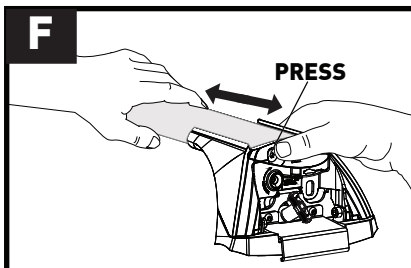

# 11b

x4

12

13

		1	2	A	B
Audi Q3/RS Q3, 5dr SUV 18+	EU	X = 920 mm (36 1/4")	X = 885 mm (34 7/8")	-A = 115 mm (4 1/2")	B = 600 mm (23 5/8")
Audi Q3/RS Q3, 5dr SUV 19+	AU, CN, NZ	X = 920 mm (36 1/4")	X = 885 mm (34 7/8")	-A = 115 mm (4 1/2")	B = 600 mm (23 5/8")
Audi e-tron Q4, 5dr SUV 21+	EU, NZ	X = 890 mm (35")	X = 845 mm (33 1/4")	-A = 200 mm (7 7/8")	B = 540 mm (21 1/4")
Ford Focus, 5dr Estate 11-18	EU	X = 827 mm (32 1/2")	X = 754 mm (29 5/8")	A = 5 mm (2/8")	B = 760 mm (29 7/8")
Ford Focus, 5dr Wagon 11-18	NZ	X = 827 mm (32 1/2")	X = 754 mm (29 5/8")	A = 5 mm (2/8")	B = 760 mm (29 7/8")
Ford Edge, 5dr SUV 16-18	EU	X = 885 mm (34 7/8")	X = 852 mm (33 1/2")	-A = 80 mm (3 1/8")	B = 670 mm (26 3/8")
Ford Edge, 5dr SUV 19+	EU	X = 885 mm (34 7/8")	X = 852 mm (33 1/2")	-A = 80 mm (3 1/8")	B = 670 mm (26 3/8")
Ford Endura, 5dr SUV Jan 19+	AU, NZ	X = 885 mm (34 7/8")	X = 852 mm (33 1/2")	-A = 80 mm (3 1/8")	B = 670 mm (26 3/8")
Ford Mondeo, 5dr Estate 07-14	EU	X = 830 mm (32 5/8")	X = 790 mm (31 1/8")	-A = 5 mm (2/8")	B = 700 mm (27 1/2")
Ford Mondeo, 5dr Wagon 07-14	AU, NZ	X = 830 mm (32 5/8")	X = 790 mm (31 1/8")	-A = 5 mm (2/8")	B = 700 mm (27 1/2")
Mercedes-Benz C-Class, 5dr Estate 14+	EU	X = 810 mm (31 7/8")	X = 735 mm (28 7/8")	-A = 30 mm (1 1/8")	B = 690 mm (27 1/8")
Mercedes-Benz C-Class, 5dr Wagon 14+	AU, NZ	X = 810 mm (31 7/8")	X = 735 mm (28 7/8")	-A = 30 mm (1 1/8")	B = 690 mm (27 1/8")
Mercedes-Benz C-Class, 5dr Wagon 15-17	CN	X = 810 mm (31 7/8")	X = 735 mm (28 7/8")	-A = 30 mm (1 1/8")	B = 690 mm (27 1/8")
Mercedes-Benz E-Class, 5dr Estate 16+	EU	X = 850 mm (33 1/2")	X = 812 mm (32")	A = 60 mm (2 3/8")	B = 810 mm (31 7/8")
Mercedes-Benz E-Class, 5dr Wagon 16+	AU	X = 850 mm (33 1/2")	X = 812 mm (32")	A = 60 mm (2 3/8")	B = 810 mm (31 7/8")
Mercedes-Benz E-Class, 5dr Wagon 17+	NZ	X = 850 mm (33 1/2")	X = 812 mm (32")	A = 60 mm (2 3/8")	B = 810 mm (31 7/8")
Mercedes-Benz E-Class All-Terrain, 5dr Estate 17+	EU	X = 850 mm (33 1/2")	X = 812 mm (32")	A = 60 mm (2 3/8")	B = 810 mm (31 7/8")
Mercedes-Benz E-Class All-Terrain, 5dr Wagon 17+	AU	X = 850 mm (33 1/2")	X = 812 mm (32")	A = 60 mm (2 3/8")	B = 810 mm (31 7/8")
Opel Crossland X, 5dr SUV 17+	EU	X = 805 mm (31 3/4")	X = 765 mm (30 1/8")	-A = 200 mm (7 7/8")	B = 550 mm (21 5/8")
Opel Grandland X, 5dr SUV 17+	EU	X = 860 mm (33 7/8")	X = 815 mm (32 1/8")	-A = 155 mm (6 1/8")	B = 585 mm (23")
Peugeot 3008, 5dr SUV 16-20	EU	X = 857 mm (33 3/4")	X = 825 mm (32 1/2")	-A = 70 mm (2 3/4")	B = 650 mm (25 5/8")
Peugeot 3008, 5dr SUV 17-Feb 21	AU, NZ	X = 857 mm (33 3/4")	X = 825 mm (32 1/2")	-A = 70 mm (2 3/4")	B = 650 mm (25 5/8")
Peugeot 3008, 5dr SUV 21+	EU	X = 845 mm (33 1/4")	X = 815 mm (32 1/8")	-A = 65 mm (2 1/2")	B = 650 mm (25 5/8")
Peugeot 3008, 5dr SUV Mar 21+	AU, NZ	X = 845 mm (33 1/4")	X = 815 mm (32 1/8")	-A = 65 mm (2 1/2")	B = 650 mm (25 5/8")
Porsche Cayenne, 5dr SUV 18+	EU	X = 930 mm (36 5/8")	X = 893 mm (35 1/8")	-A = 170 mm (6 2/3")	B = 600 mm (23 5/8")
Porsche Cayenne, 5dr SUV 19+	AU, NZ	X = 930 mm (36 5/8")	X = 893 mm (35 1/8")	-A = 170 mm (6 2/3")	B = 600 mm (23 5/8")
Seat Leon ST, 5dr Estate 17+	EU	X = 805 mm (31 3/4")	X = 750 mm (29 1/2")	-A = 50 mm (2")	B = 680 mm (26 3/4")
Vauxhall Crossland X, 5dr SUV 17+	EU	X = 805 mm (31 3/4")	X = 765 mm (30 1/8")	-A = 200 mm (7 7/8")	B = 550 mm (21 5/8")
Vauxhall Grandland X, 5dr SUV 17+	EU	X = 860 mm (33 7/8")	X = 815 mm (32 1/8")	-A = 155 mm (6 1/8")	B = 585 mm (23")
Volkswagen ID.4, 5dr SUV 21+	EU	X = 885 mm (34 7/8")	X = 845 mm (33 1/4")	-A = 150 mm (5 7/8")	B = 550 mm (21 5/8")
Volkswagen ID.4, 5dr SUV 23+	NZ	X = 885 mm (34 7/8")	X = 845 mm (33 1/4")	-A = 150 mm (5 7/8")	B = 550 mm (21 5/8")
Volkswagen ID.4, 5dr SUV 24+	AU	X = 885 mm (34 7/8")	X = 845 mm (33 1/4")	-A = 150 mm (5 7/8")	B = 550 mm (21 5/8")
Volkswagen Passat, 5dr Wagon May 15+	NZ	X = 825 mm (32 1/2")	X = 785 mm (30 7/8")	-A = 5 mm (2/8")	B = 745 mm (29 3/8")
Volkswagen Passat, 5dr Wagon Jul 15+	AU	X = 825 mm (32 1/2")	X = 785 mm (30 7/8")	-A = 5 mm (2/8")	B = 745 mm (29 3/8")
Volkswagen Passat Alltrack, 5dr Estate 15+	EU	X = 825 mm (32 1/2")	X = 785 mm (30 7/8")	-A = 5 mm (2/8")	B = 745 mm (29 3/8")
Volkswagen Passat Alltrack, 5dr Wagon 16+	AU, NZ	X = 825 mm (32 1/2")	X = 785 mm (30 7/8")	-A = 5 mm (2/8")	B = 745 mm (29 3/8")
Volkswagen Passat Variant, 5dr Estate 14+	EU	X = 825 mm (32 1/2")	X = 785 mm (30 7/8")	-A = 5 mm (2/8")	B = 745 mm (29 3/8")
Volkswagen Variant, 5dr Wagon 16-17	CN	X = 825 mm (32 1/2")	X = 785 mm (30 7/8")	-A = 5 mm (2/8")	B = 745 mm (29 3/8")
XPeng G9, 5dr SUV 22+	EU	X = 895 mm (35 1/4")	X = 840 mm (33 1/8")	-A = 140 mm (5 1/2")	B = 610 mm (24")