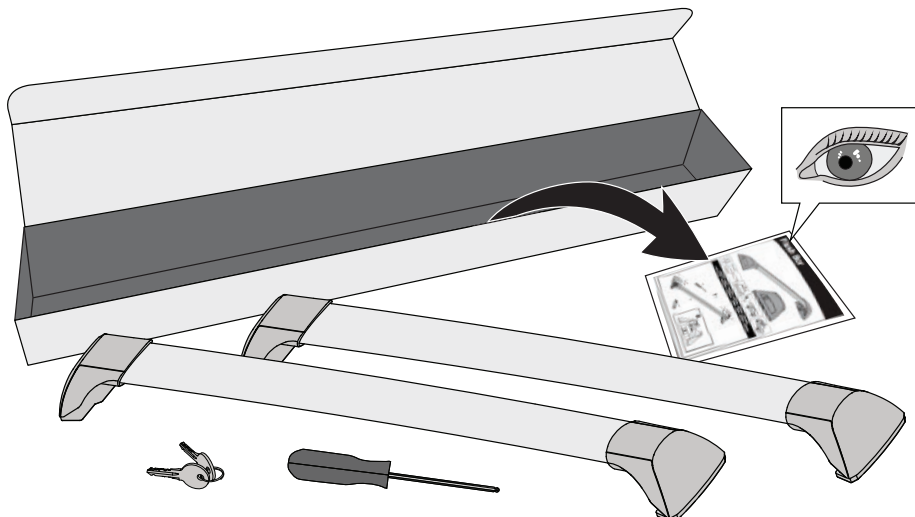

ATTENTION • ACHTUNG • ATENCIÓN • ATTENTION • OPPMERKSOMHET • ATENÇÃO • ATTENZIONE • UWAGA
UPOZORNĚNÍ • UPOZORNENIE • LET OP • UPPMÄRKSAMHET • OPMÆRKSOMHED • УВАГА • HUOMIO