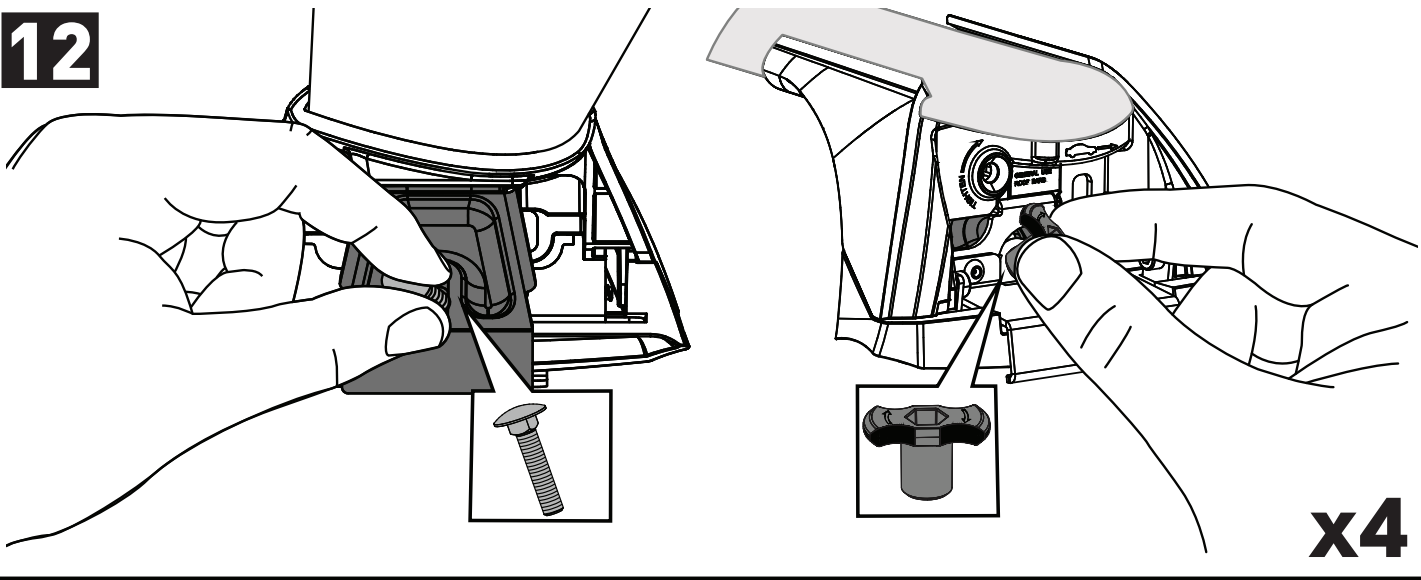

# 11b

x4

12

13

		1	2	A	B
Audi Q3/RS Q3, 5dr SUV 18+	EU	X = 920 mm (36 1/4")	X = 885 mm (34 7/8")	-A = 115 mm (4 1/2")	B = 600 mm (23 5/8")
Audi Q3/RS Q3, 5dr SUV 19+	AU, CN, NZ	X = 920 mm (36 1/4")	X = 885 mm (34 7/8")	-A = 115 mm (4 1/2")	B = 600 mm (23 5/8")
Audi e-tron Q4, 5dr SUV 21+	EU, NZ	X = 890 mm (35")	X = 845 mm (33 1/4")	-A = 200 mm (7 7/8")	B = 540 mm (21 1/4")
Ford Focus, 5dr Estate 11-18	EU	X = 827 mm (32 1/2")	X = 754 mm (29 5/8")	A = 5 mm (2/8")	B = 760 mm (29 7/8")
Ford Focus, 5dr Wagon 11-18	NZ	X = 827 mm (32 1/2")	X = 754 mm (29 5/8")	A = 5 mm (2/8")	B = 760 mm (29 7/8")
Ford Edge, 5dr SUV 16-18	EU	X = 885 mm (34 7/8")	X = 852 mm (33 1/2")	-A = 80 mm (3 1/8")	B = 670 mm (26 3/8")
Ford Edge, 5dr SUV 19+	EU	X = 885 mm (34 7/8")	X = 852 mm (33 1/2")	-A = 80 mm (3 1/8")	B = 670 mm (26 3/8")
Ford Endura, 5dr SUV Jan 19+	AU, NZ	X = 885 mm (34 7/8")	X = 852 mm (33 1/2")	-A = 80 mm (3 1/8")	B = 670 mm (26 3/8")
Ford Mondeo, 5dr Estate 07-14	EU	X = 830 mm (32 5/8")	X = 790 mm (31 1/8")	-A = 5 mm (2/8")	B = 700 mm (27 1/2")
Ford Mondeo, 5dr Wagon 07-14	AU, NZ	X = 830 mm (32 5/8")	X = 790 mm (31 1/8")	-A = 5 mm (2/8")	B = 700 mm (27 1/2")
Mercedes-Benz C-Class, 5dr Estate 14+	EU	X = 810 mm (31 7/8")	X = 735 mm (28 7/8")	-A = 30 mm (1 1/8")	B = 690 mm (27 1/8")
Mercedes-Benz C-Class, 5dr Wagon 14+	AU, NZ	X = 810 mm (31 7/8")	X = 735 mm (28 7/8")	-A = 30 mm (1 1/8")	B = 690 mm (27 1/8")
Mercedes-Benz C-Class, 5dr Wagon 15-17	CN	X = 810 mm (31 7/8")	X = 735 mm (28 7/8")	-A = 30 mm (1 1/8")	B = 690 mm (27 1/8")
Mercedes-Benz E-Class, 5dr Estate 16+	EU	X = 850 mm (33 1/2")	X = 812 mm (32")	A = 60 mm (2 3/8")	B = 810 mm (31 7/8")
Mercedes-Benz E-Class, 5dr Wagon 16+	AU	X = 850 mm (33 1/2")	X = 812 mm (32")	A = 60 mm (2 3/8")	B = 810 mm (31 7/8")
Mercedes-Benz E-Class, 5dr Wagon 17+	NZ	X = 850 mm (33 1/2")	X = 812 mm (32")	A = 60 mm (2 3/8")	B = 810 mm (31 7/8")
Mercedes-Benz E-Class All-Terrain, 5dr Estate 17+	EU	X = 850 mm (33 1/2")	X = 812 mm (32")	A = 60 mm (2 3/8")	B = 810 mm (31 7/8")
Mercedes-Benz E-Class All-Terrain, 5dr Wagon 17+	AU	X = 850 mm (33 1/2")	X = 812 mm (32")	A = 60 mm (2 3/8")	B = 810 mm (31 7/8")
Opel Crossland X, 5dr SUV 17+	EU	X = 805 mm (31 3/4")	X = 765 mm (30 1/8")	-A = 200 mm (7 7/8")	B = 550 mm (21 5/8")
Opel Grandland X, 5dr SUV 17+	EU	X = 860 mm (33 7/8")	X = 815 mm (32 1/8")	-A = 155 mm (6 1/8")	B = 585 mm (23")
Peugeot 3008, 5dr SUV 16-20	EU	X = 857 mm (33 3/4")	X = 825 mm (32 1/2")	-A = 70 mm (2 3/4")	B = 650 mm (25 5/8")
Peugeot 3008, 5dr SUV 17-Feb 21	AU, NZ	X = 857 mm (33 3/4")	X = 825 mm (32 1/2")	-A = 70 mm (2 3/4")	B = 650 mm (25 5/8")
Peugeot 3008, 5dr SUV 21+	EU	X = 845 mm (33 1/4")	X = 815 mm (32 1/8")	-A = 65 mm (2 1/2")	B = 650 mm (25 5/8")
Peugeot 3008, 5dr SUV Mar 21+	AU, NZ	X = 845 mm (33 1/4")	X = 815 mm (32 1/8")	-A = 65 mm (2 1/2")	B = 650 mm (25 5/8")
Porsche Cayenne, 5dr SUV 18+	EU	X = 930 mm (36 5/8")	X = 893 mm (35 1/8")	-A = 170 mm (6 2/3")	B = 600 mm (23 5/8")
Porsche Cayenne, 5dr SUV 19+	AU, NZ	X = 930 mm (36 5/8")	X = 893 mm (35 1/8")	-A = 170 mm (6 2/3")	B = 600 mm (23 5/8")
Seat Leon ST, 5dr Estate 17+	EU	X = 805 mm (31 3/4")	X = 750 mm (29 1/2")	-A = 50 mm (2")	B = 680 mm (26 3/4")
Vauxhall Crossland X, 5dr SUV 17+	EU	X = 805 mm (31 3/4")	X = 765 mm (30 1/8")	-A = 200 mm (7 7/8")	B = 550 mm (21 5/8")
Vauxhall Grandland X, 5dr SUV 17+	EU	X = 860 mm (33 7/8")	X = 815 mm (32 1/8")	-A = 155 mm (6 1/8")	B = 585 mm (23")
Volkswagen ID.4, 5dr SUV 21+	EU	X = 885 mm (34 7/8")	X = 845 mm (33 1/4")	-A = 150 mm (5 7/8")	B = 550 mm (21 5/8")
Volkswagen ID.4, 5dr SUV 23+	NZ	X = 885 mm (34 7/8")	X = 845 mm (33 1/4")	-A = 150 mm (5 7/8")	B = 550 mm (21 5/8")
Volkswagen ID.4, 5dr SUV 24+	AU	X = 885 mm (34 7/8")	X = 845 mm (33 1/4")	-A = 150 mm (5 7/8")	B = 550 mm (21 5/8")
Volkswagen Passat, 5dr Wagon May 15+	NZ	X = 825 mm (32 1/2")	X = 785 mm (30 7/8")	-A = 5 mm (2/8")	B = 745 mm (29 3/8")
Volkswagen Passat, 5dr Wagon Jul 15+	AU	X = 825 mm (32 1/2")	X = 785 mm (30 7/8")	-A = 5 mm (2/8")	B = 745 mm (29 3/8")
Volkswagen Passat Alltrack, 5dr Estate 15+	EU	X = 825 mm (32 1/2")	X = 785 mm (30 7/8")	-A = 5 mm (2/8")	B = 745 mm (29 3/8")
Volkswagen Passat Alltrack, 5dr Wagon 16+	AU, NZ	X = 825 mm (32 1/2")	X = 785 mm (30 7/8")	-A = 5 mm (2/8")	B = 745 mm (29 3/8")
Volkswagen Passat Variant, 5dr Estate 14+	EU	X = 825 mm (32 1/2")	X = 785 mm (30 7/8")	-A = 5 mm (2/8")	B = 745 mm (29 3/8")
Volkswagen Variant, 5dr Wagon 16-17	CN	X = 825 mm (32 1/2")	X = 785 mm (30 7/8")	-A = 5 mm (2/8")	B = 745 mm (29 3/8")
XPeng G9, 5dr SUV 22+	EU	X = 895 mm (35 1/4")	X = 840 mm (33 1/8")	-A = 140 mm (5 1/2")	B = 610 mm (24")