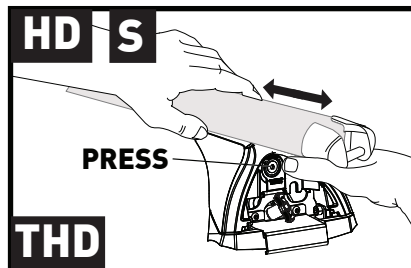

# 11b

x4

12

13

		1	2	A	B
Audi Q3/RS Q3, 5dr SUV 18+	EU	X = 920 mm (36 1/4")	X = 885 mm (34 7/8")	-A = 115 mm (4 1/2")	B = 600 mm (23 5/8")
Audi Q3/RS Q3, 5dr SUV 19+	AU, CN, NZ	X = 920 mm (36 1/4")	X = 885 mm (34 7/8")	-A = 115 mm (4 1/2")	B = 600 mm (23 5/8")
Audi e-tron Q4, 5dr SUV 21+	EU, NZ	X = 890 mm (35")	X = 845 mm (33 1/4")	-A = 200 mm (7 7/8")	B = 540 mm (21 1/4")
Ford Focus, 5dr Estate 11-18	EU	X = 827 mm (32 1/2")	X = 754 mm (29 5/8")	A = 5 mm (2/8")	B = 760 mm (29 7/8")
Ford Focus, 5dr Wagon 11-18	NZ	X = 827 mm (32 1/2")	X = 754 mm (29 5/8")	A = 5 mm (2/8")	B = 760 mm (29 7/8")
Ford Edge, 5dr SUV 16-18	EU	X = 885 mm (34 7/8")	X = 852 mm (33 1/2")	-A = 80 mm (3 1/8")	B = 670 mm (26 3/8")
Ford Edge, 5dr SUV 19+	EU	X = 885 mm (34 7/8")	X = 852 mm (33 1/2")	-A = 80 mm (3 1/8")	B = 670 mm (26 3/8")
Ford Endura, 5dr SUV Jan 19+	AU, NZ	X = 885 mm (34 7/8")	X = 852 mm (33 1/2")	-A = 80 mm (3 1/8")	B = 670 mm (26 3/8")
Ford Mondeo, 5dr Estate 07-14	EU	X = 830 mm (32 5/8")	X = 790 mm (31 1/8")	-A = 5 mm (2/8")	B = 700 mm (27 1/2")
Ford Mondeo, 5dr Wagon 07-14	AU, NZ	X = 830 mm (32 5/8")	X = 790 mm (31 1/8")	-A = 5 mm (2/8")	B = 700 mm (27 1/2")
Mercedes-Benz C-Class, 5dr Estate 14+	EU	X = 810 mm (31 7/8")	X = 735 mm (28 7/8")	-A = 30 mm (1 1/8")	B = 690 mm (27 1/8")
Mercedes-Benz C-Class, 5dr Wagon 14+	AU, NZ	X = 810 mm (31 7/8")	X = 735 mm (28 7/8")	-A = 30 mm (1 1/8")	B = 690 mm (27 1/8")
Mercedes-Benz C-Class, 5dr Wagon 15-17	CN	X = 810 mm (31 7/8")	X = 735 mm (28 7/8")	-A = 30 mm (1 1/8")	B = 690 mm (27 1/8")
Mercedes-Benz E-Class, 5dr Estate 16+	EU	X = 850 mm (33 1/2")	X = 812 mm (32")	A = 60 mm (2 3/8")	B = 810 mm (31 7/8")
Mercedes-Benz E-Class, 5dr Wagon 16+	AU	X = 850 mm (33 1/2")	X = 812 mm (32")	A = 60 mm (2 3/8")	B = 810 mm (31 7/8")
Mercedes-Benz E-Class, 5dr Wagon 17+	NZ	X = 850 mm (33 1/2")	X = 812 mm (32")	A = 60 mm (2 3/8")	B = 810 mm (31 7/8")
Mercedes-Benz E-Class All-Terrain, 5dr Estate 17+	EU	X = 850 mm (33 1/2")	X = 812 mm (32")	A = 60 mm (2 3/8")	B = 810 mm (31 7/8")
Mercedes-Benz E-Class All-Terrain, 5dr Wagon 17+	AU	X = 850 mm (33 1/2")	X = 812 mm (32")	A = 60 mm (2 3/8")	B = 810 mm (31 7/8")
Opel Crossland X, 5dr SUV 17+	EU	X = 805 mm (31 3/4")	X = 765 mm (30 1/8")	-A = 200 mm (7 7/8")	B = 550 mm (21 5/8")
Opel Grandland X, 5dr SUV 17+	EU	X = 860 mm (33 7/8")	X = 815 mm (32 1/8")	-A = 155 mm (6 1/8")	B = 585 mm (23")
Peugeot 3008, 5dr SUV 16-20	EU	X = 857 mm (33 3/4")	X = 825 mm (32 1/2")	-A = 70 mm (2 3/4")	B = 650 mm (25 5/8")
Peugeot 3008, 5dr SUV 17-Feb 21	AU, NZ	X = 857 mm (33 3/4")	X = 825 mm (32 1/2")	-A = 70 mm (2 3/4")	B = 650 mm (25 5/8")
Peugeot 3008, 5dr SUV 21+	EU	X = 845 mm (33 1/4")	X = 815 mm (32 1/8")	-A = 65 mm (2 1/2")	B = 650 mm (25 5/8")
Peugeot 3008, 5dr SUV Mar 21+	AU, NZ	X = 845 mm (33 1/4")	X = 815 mm (32 1/8")	-A = 65 mm (2 1/2")	B = 650 mm (25 5/8")
Porsche Cayenne, 5dr SUV 18+	EU	X = 930 mm (36 5/8")	X = 893 mm (35 1/8")	-A = 170 mm (6 2/3")	B = 600 mm (23 5/8")
Porsche Cayenne, 5dr SUV 19+	AU, NZ	X = 930 mm (36 5/8")	X = 893 mm (35 1/8")	-A = 170 mm (6 2/3")	B = 600 mm (23 5/8")
Seat Leon ST, 5dr Estate 17+	EU	X = 805 mm (31 3/4")	X = 750 mm (29 1/2")	-A = 50 mm (2")	B = 680 mm (26 3/4")
Vauxhall Crossland X, 5dr SUV 17+	EU	X = 805 mm (31 3/4")	X = 765 mm (30 1/8")	-A = 200 mm (7 7/8")	B = 550 mm (21 5/8")
Vauxhall Grandland X, 5dr SUV 17+	EU	X = 860 mm (33 7/8")	X = 815 mm (32 1/8")	-A = 155 mm (6 1/8")	B = 585 mm (23")
Volkswagen ID.4, 5dr SUV 21+	EU	X = 885 mm (34 7/8")	X = 845 mm (33 1/4")	-A = 150 mm (5 7/8")	B = 550 mm (21 5/8")
Volkswagen ID.4, 5dr SUV 23+	NZ	X = 885 mm (34 7/8")	X = 845 mm (33 1/4")	-A = 150 mm (5 7/8")	B = 550 mm (21 5/8")
Volkswagen ID.4, 5dr SUV 24+	AU	X = 885 mm (34 7/8")	X = 845 mm (33 1/4")	-A = 150 mm (5 7/8")	B = 550 mm (21 5/8")
Volkswagen Passat, 5dr Wagon May 15+	NZ	X = 825 mm (32 1/2")	X = 785 mm (30 7/8")	-A = 5 mm (2/8")	B = 745 mm (29 3/8")
Volkswagen Passat, 5dr Wagon Jul 15+	AU	X = 825 mm (32 1/2")	X = 785 mm (30 7/8")	-A = 5 mm (2/8")	B = 745 mm (29 3/8")
Volkswagen Passat Alltrack, 5dr Estate 15+	EU	X = 825 mm (32 1/2")	X = 785 mm (30 7/8")	-A = 5 mm (2/8")	B = 745 mm (29 3/8")
Volkswagen Passat Alltrack, 5dr Wagon 16+	AU, NZ	X = 825 mm (32 1/2")	X = 785 mm (30 7/8")	-A = 5 mm (2/8")	B = 745 mm (29 3/8")
Volkswagen Passat Variant, 5dr Estate 14+	EU	X = 825 mm (32 1/2")	X = 785 mm (30 7/8")	-A = 5 mm (2/8")	B = 745 mm (29 3/8")
Volkswagen Variant, 5dr Wagon 16-17	CN	X = 825 mm (32 1/2")	X = 785 mm (30 7/8")	-A = 5 mm (2/8")	B = 745 mm (29 3/8")
XPeng G9, 5dr SUV 22+	EU	X = 895 mm (35 1/4")	X = 840 mm (33 1/8")	-A = 140 mm (5 1/2")	B = 610 mm (24")