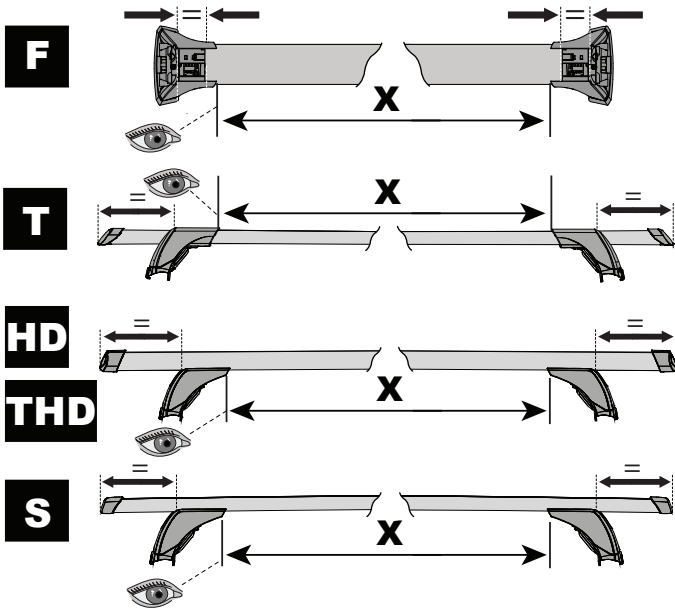

# 11b

x4

12

13

		1	2	A	B
Audi Q3/RS Q3, 5dr SUV 18+	EU	X = 920 mm (36 1/4")	X = 885 mm (34 7/8")	-A = 115 mm (4 1/2")	B = 600 mm (23 5/8")
Audi Q3/RS Q3, 5dr SUV 19+	AU, CN, NZ	X = 920 mm (36 1/4")	X = 885 mm (34 7/8")	-A = 115 mm (4 1/2")	B = 600 mm (23 5/8")
Audi e-tron Q4, 5dr SUV 21+	EU, NZ	X = 890 mm (35")	X = 845 mm (33 1/4")	-A = 200 mm (7 7/8")	B = 540 mm (21 1/4")
Ford Focus, 5dr Estate 11-18	EU	X = 827 mm (32 1/2")	X = 754 mm (29 5/8")	A = 5 mm (2/8")	B = 760 mm (29 7/8")
Ford Focus, 5dr Wagon 11-18	NZ	X = 827 mm (32 1/2")	X = 754 mm (29 5/8")	A = 5 mm (2/8")	B = 760 mm (29 7/8")
Ford Edge, 5dr SUV 16-18	EU	X = 885 mm (34 7/8")	X = 852 mm (33 1/2")	-A = 80 mm (3 1/8")	B = 670 mm (26 3/8")
Ford Edge, 5dr SUV 19+	EU	X = 885 mm (34 7/8")	X = 852 mm (33 1/2")	-A = 80 mm (3 1/8")	B = 670 mm (26 3/8")
Ford Endura, 5dr SUV Jan 19+	AU, NZ	X = 885 mm (34 7/8")	X = 852 mm (33 1/2")	-A = 80 mm (3 1/8")	B = 670 mm (26 3/8")
Ford Mondeo, 5dr Estate 07-14	EU	X = 830 mm (32 5/8")	X = 790 mm (31 1/8")	-A = 5 mm (2/8")	B = 700 mm (27 1/2")
Ford Mondeo, 5dr Wagon 07-14	AU, NZ	X = 830 mm (32 5/8")	X = 790 mm (31 1/8")	-A = 5 mm (2/8")	B = 700 mm (27 1/2")
Mercedes-Benz C-Class, 5dr Estate 14+	EU	X = 810 mm (31 7/8")	X = 735 mm (28 7/8")	-A = 30 mm (1 1/8")	B = 690 mm (27 1/8")
Mercedes-Benz C-Class, 5dr Wagon 14+	AU, NZ	X = 810 mm (31 7/8")	X = 735 mm (28 7/8")	-A = 30 mm (1 1/8")	B = 690 mm (27 1/8")
Mercedes-Benz C-Class, 5dr Wagon 15-17	CN	X = 810 mm (31 7/8")	X = 735 mm (28 7/8")	-A = 30 mm (1 1/8")	B = 690 mm (27 1/8")
Mercedes-Benz E-Class, 5dr Estate 16+	EU	X = 850 mm (33 1/2")	X = 812 mm (32")	A = 60 mm (2 3/8")	B = 810 mm (31 7/8")
Mercedes-Benz E-Class, 5dr Wagon 16+	AU	X = 850 mm (33 1/2")	X = 812 mm (32")	A = 60 mm (2 3/8")	B = 810 mm (31 7/8")
Mercedes-Benz E-Class, 5dr Wagon 17+	NZ	X = 850 mm (33 1/2")	X = 812 mm (32")	A = 60 mm (2 3/8")	B = 810 mm (31 7/8")
Mercedes-Benz E-Class All-Terrain, 5dr Estate 17+	EU	X = 850 mm (33 1/2")	X = 812 mm (32")	A = 60 mm (2 3/8")	B = 810 mm (31 7/8")
Mercedes-Benz E-Class All-Terrain, 5dr Wagon 17+	AU	X = 850 mm (33 1/2")	X = 812 mm (32")	A = 60 mm (2 3/8")	B = 810 mm (31 7/8")
Opel Crossland X, 5dr SUV 17+	EU	X = 805 mm (31 3/4")	X = 765 mm (30 1/8")	-A = 200 mm (7 7/8")	B = 550 mm (21 5/8")
Opel Grandland X, 5dr SUV 17+	EU	X = 860 mm (33 7/8")	X = 815 mm (32 1/8")	-A = 155 mm (6 1/8")	B = 585 mm (23")
Peugeot 3008, 5dr SUV 16-20	EU	X = 857 mm (33 3/4")	X = 825 mm (32 1/2")	-A = 70 mm (2 3/4")	B = 650 mm (25 5/8")
Peugeot 3008, 5dr SUV 17-Feb 21	AU, NZ	X = 857 mm (33 3/4")	X = 825 mm (32 1/2")	-A = 70 mm (2 3/4")	B = 650 mm (25 5/8")
Peugeot 3008, 5dr SUV 21+	EU	X = 845 mm (33 1/4")	X = 815 mm (32 1/8")	-A = 65 mm (2 1/2")	B = 650 mm (25 5/8")
Peugeot 3008, 5dr SUV Mar 21+	AU, NZ	X = 845 mm (33 1/4")	X = 815 mm (32 1/8")	-A = 65 mm (2 1/2")	B = 650 mm (25 5/8")
Porsche Cayenne, 5dr SUV 18+	EU	X = 930 mm (36 5/8")	X = 893 mm (35 1/8")	-A = 170 mm (6 2/3")	B = 600 mm (23 5/8")
Porsche Cayenne, 5dr SUV 19+	AU, NZ	X = 930 mm (36 5/8")	X = 893 mm (35 1/8")	-A = 170 mm (6 2/3")	B = 600 mm (23 5/8")
Seat Leon ST, 5dr Estate 17+	EU	X = 805 mm (31 3/4")	X = 750 mm (29 1/2")	-A = 50 mm (2")	B = 680 mm (26 3/4")
Vauxhall Crossland X, 5dr SUV 17+	EU	X = 805 mm (31 3/4")	X = 765 mm (30 1/8")	-A = 200 mm (7 7/8")	B = 550 mm (21 5/8")
Vauxhall Grandland X, 5dr SUV 17+	EU	X = 860 mm (33 7/8")	X = 815 mm (32 1/8")	-A = 155 mm (6 1/8")	B = 585 mm (23")
Volkswagen ID.4, 5dr SUV 21+	EU	X = 885 mm (34 7/8")	X = 845 mm (33 1/4")	-A = 150 mm (5 7/8")	B = 550 mm (21 5/8")
Volkswagen ID.4, 5dr SUV 23+	NZ	X = 885 mm (34 7/8")	X = 845 mm (33 1/4")	-A = 150 mm (5 7/8")	B = 550 mm (21 5/8")
Volkswagen ID.4, 5dr SUV 24+	AU	X = 885 mm (34 7/8")	X = 845 mm (33 1/4")	-A = 150 mm (5 7/8")	B = 550 mm (21 5/8")
Volkswagen Passat, 5dr Wagon May 15+	NZ	X = 825 mm (32 1/2")	X = 785 mm (30 7/8")	-A = 5 mm (2/8")	B = 745 mm (29 3/8")
Volkswagen Passat, 5dr Wagon Jul 15+	AU	X = 825 mm (32 1/2")	X = 785 mm (30 7/8")	-A = 5 mm (2/8")	B = 745 mm (29 3/8")
Volkswagen Passat Alltrack, 5dr Estate 15+	EU	X = 825 mm (32 1/2")	X = 785 mm (30 7/8")	-A = 5 mm (2/8")	B = 745 mm (29 3/8")
Volkswagen Passat Alltrack, 5dr Wagon 16+	AU, NZ	X = 825 mm (32 1/2")	X = 785 mm (30 7/8")	-A = 5 mm (2/8")	B = 745 mm (29 3/8")
Volkswagen Passat Variant, 5dr Estate 14+	EU	X = 825 mm (32 1/2")	X = 785 mm (30 7/8")	-A = 5 mm (2/8")	B = 745 mm (29 3/8")
Volkswagen Variant, 5dr Wagon 16-17	CN	X = 825 mm (32 1/2")	X = 785 mm (30 7/8")	-A = 5 mm (2/8")	B = 745 mm (29 3/8")
XPeng G9, 5dr SUV 22+	EU	X = 895 mm (35 1/4")	X = 840 mm (33 1/8")	-A = 140 mm (5 1/2")	B = 610 mm (24")