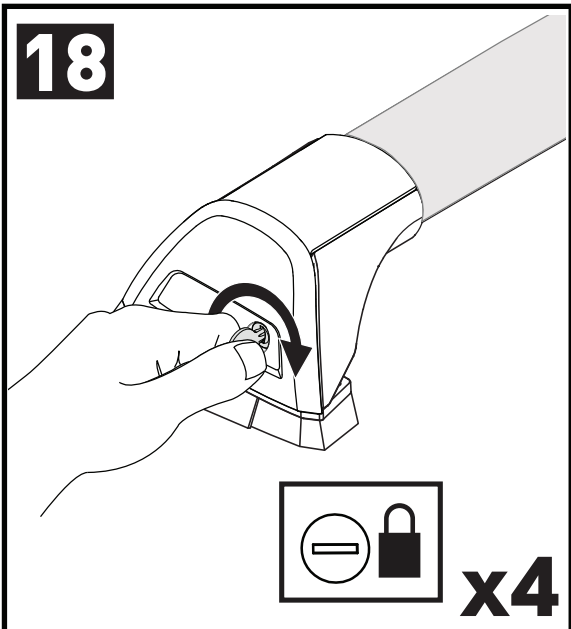

# 11b

x4

12

13

		1	2	A	B
Audi Q3/RS Q3, 5dr SUV 18+	EU	X = 920 mm (36 1/4")	X = 885 mm (34 7/8")	-A = 115 mm (4 1/2")	B = 600 mm (23 5/8")
Audi Q3/RS Q3, 5dr SUV 19+	AU, CN, NZ	X = 920 mm (36 1/4")	X = 885 mm (34 7/8")	-A = 115 mm (4 1/2")	B = 600 mm (23 5/8")
Audi e-tron Q4, 5dr SUV 21+	EU, NZ	X = 890 mm (35")	X = 845 mm (33 1/4")	-A = 200 mm (7 7/8")	B = 540 mm (21 1/4")
Ford Focus, 5dr Estate 11-18	EU	X = 827 mm (32 1/2")	X = 754 mm (29 5/8")	A = 5 mm (2/8")	B = 760 mm (29 7/8")
Ford Focus, 5dr Wagon 11-18	NZ	X = 827 mm (32 1/2")	X = 754 mm (29 5/8")	A = 5 mm (2/8")	B = 760 mm (29 7/8")
Ford Edge, 5dr SUV 16-18	EU	X = 885 mm (34 7/8")	X = 852 mm (33 1/2")	-A = 80 mm (3 1/8")	B = 670 mm (26 3/8")
Ford Edge, 5dr SUV 19+	EU	X = 885 mm (34 7/8")	X = 852 mm (33 1/2")	-A = 80 mm (3 1/8")	B = 670 mm (26 3/8")
Ford Endura, 5dr SUV Jan 19+	AU, NZ	X = 885 mm (34 7/8")	X = 852 mm (33 1/2")	-A = 80 mm (3 1/8")	B = 670 mm (26 3/8")
Ford Mondeo, 5dr Estate 07-14	EU	X = 830 mm (32 5/8")	X = 790 mm (31 1/8")	-A = 5 mm (2/8")	B = 700 mm (27 1/2")
Ford Mondeo, 5dr Wagon 07-14	AU, NZ	X = 830 mm (32 5/8")	X = 790 mm (31 1/8")	-A = 5 mm (2/8")	B = 700 mm (27 1/2")
Mercedes-Benz C-Class, 5dr Estate 14+	EU	X = 810 mm (31 7/8")	X = 735 mm (28 7/8")	-A = 30 mm (1 1/8")	B = 690 mm (27 1/8")
Mercedes-Benz C-Class, 5dr Wagon 14+	AU, NZ	X = 810 mm (31 7/8")	X = 735 mm (28 7/8")	-A = 30 mm (1 1/8")	B = 690 mm (27 1/8")
Mercedes-Benz C-Class, 5dr Wagon 15-17	CN	X = 810 mm (31 7/8")	X = 735 mm (28 7/8")	-A = 30 mm (1 1/8")	B = 690 mm (27 1/8")
Mercedes-Benz E-Class, 5dr Estate 16+	EU	X = 850 mm (33 1/2")	X = 812 mm (32")	A = 60 mm (2 3/8")	B = 810 mm (31 7/8")
Mercedes-Benz E-Class, 5dr Wagon 16+	AU	X = 850 mm (33 1/2")	X = 812 mm (32")	A = 60 mm (2 3/8")	B = 810 mm (31 7/8")
Mercedes-Benz E-Class, 5dr Wagon 17+	NZ	X = 850 mm (33 1/2")	X = 812 mm (32")	A = 60 mm (2 3/8")	B = 810 mm (31 7/8")
Mercedes-Benz E-Class All-Terrain, 5dr Estate 17+	EU	X = 850 mm (33 1/2")	X = 812 mm (32")	A = 60 mm (2 3/8")	B = 810 mm (31 7/8")
Mercedes-Benz E-Class All-Terrain, 5dr Wagon 17+	AU	X = 850 mm (33 1/2")	X = 812 mm (32")	A = 60 mm (2 3/8")	B = 810 mm (31 7/8")
Opel Crossland X, 5dr SUV 17+	EU	X = 805 mm (31 3/4")	X = 765 mm (30 1/8")	-A = 200 mm (7 7/8")	B = 550 mm (21 5/8")
Opel Grandland X, 5dr SUV 17+	EU	X = 860 mm (33 7/8")	X = 815 mm (32 1/8")	-A = 155 mm (6 1/8")	B = 585 mm (23")
Peugeot 3008, 5dr SUV 16-20	EU	X = 857 mm (33 3/4")	X = 825 mm (32 1/2")	-A = 70 mm (2 3/4")	B = 650 mm (25 5/8")
Peugeot 3008, 5dr SUV 17-Feb 21	AU, NZ	X = 857 mm (33 3/4")	X = 825 mm (32 1/2")	-A = 70 mm (2 3/4")	B = 650 mm (25 5/8")
Peugeot 3008, 5dr SUV 21+	EU	X = 845 mm (33 1/4")	X = 815 mm (32 1/8")	-A = 65 mm (2 1/2")	B = 650 mm (25 5/8")
Peugeot 3008, 5dr SUV Mar 21+	AU, NZ	X = 845 mm (33 1/4")	X = 815 mm (32 1/8")	-A = 65 mm (2 1/2")	B = 650 mm (25 5/8")
Porsche Cayenne, 5dr SUV 18+	EU	X = 930 mm (36 5/8")	X = 893 mm (35 1/8")	-A = 170 mm (6 2/3")	B = 600 mm (23 5/8")
Porsche Cayenne, 5dr SUV 19+	AU, NZ	X = 930 mm (36 5/8")	X = 893 mm (35 1/8")	-A = 170 mm (6 2/3")	B = 600 mm (23 5/8")
Seat Leon ST, 5dr Estate 17+	EU	X = 805 mm (31 3/4")	X = 750 mm (29 1/2")	-A = 50 mm (2")	B = 680 mm (26 3/4")
Vauxhall Crossland X, 5dr SUV 17+	EU	X = 805 mm (31 3/4")	X = 765 mm (30 1/8")	-A = 200 mm (7 7/8")	B = 550 mm (21 5/8")
Vauxhall Grandland X, 5dr SUV 17+	EU	X = 860 mm (33 7/8")	X = 815 mm (32 1/8")	-A = 155 mm (6 1/8")	B = 585 mm (23")
Volkswagen ID.4, 5dr SUV 21+	EU	X = 885 mm (34 7/8")	X = 845 mm (33 1/4")	-A = 150 mm (5 7/8")	B = 550 mm (21 5/8")
Volkswagen ID.4, 5dr SUV 23+	NZ	X = 885 mm (34 7/8")	X = 845 mm (33 1/4")	-A = 150 mm (5 7/8")	B = 550 mm (21 5/8")
Volkswagen ID.4, 5dr SUV 24+	AU	X = 885 mm (34 7/8")	X = 845 mm (33 1/4")	-A = 150 mm (5 7/8")	B = 550 mm (21 5/8")
Volkswagen Passat, 5dr Wagon May 15+	NZ	X = 825 mm (32 1/2")	X = 785 mm (30 7/8")	-A = 5 mm (2/8")	B = 745 mm (29 3/8")
Volkswagen Passat, 5dr Wagon Jul 15+	AU	X = 825 mm (32 1/2")	X = 785 mm (30 7/8")	-A = 5 mm (2/8")	B = 745 mm (29 3/8")
Volkswagen Passat Alltrack, 5dr Estate 15+	EU	X = 825 mm (32 1/2")	X = 785 mm (30 7/8")	-A = 5 mm (2/8")	B = 745 mm (29 3/8")
Volkswagen Passat Alltrack, 5dr Wagon 16+	AU, NZ	X = 825 mm (32 1/2")	X = 785 mm (30 7/8")	-A = 5 mm (2/8")	B = 745 mm (29 3/8")
Volkswagen Passat Variant, 5dr Estate 14+	EU	X = 825 mm (32 1/2")	X = 785 mm (30 7/8")	-A = 5 mm (2/8")	B = 745 mm (29 3/8")
Volkswagen Variant, 5dr Wagon 16-17	CN	X = 825 mm (32 1/2")	X = 785 mm (30 7/8")	-A = 5 mm (2/8")	B = 745 mm (29 3/8")
XPeng G9, 5dr SUV 22+	EU	X = 895 mm (35 1/4")	X = 840 mm (33 1/8")	-A = 140 mm (5 1/2")	B = 610 mm (24")