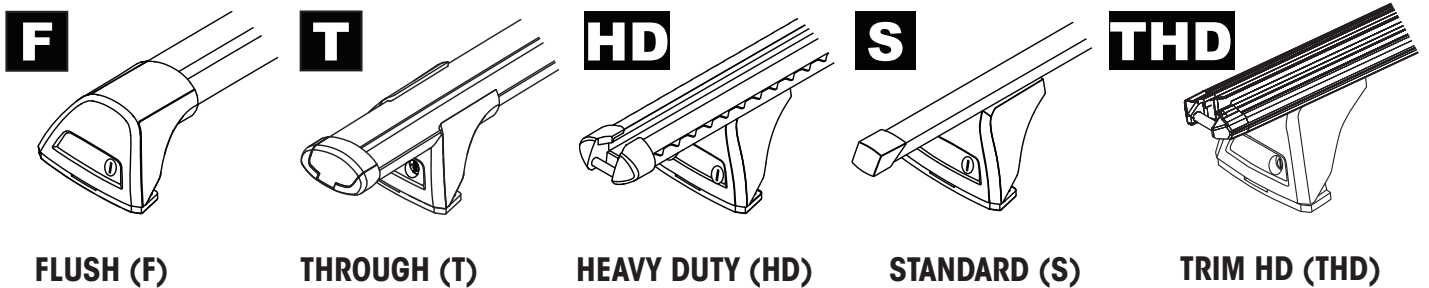

COMPATIBLE WITH • KOMPATIBEL MIT • COMPATIBLE CON • COMPATIBLE AVEC • KOMPATIBEL MED
• COMPATÍVEL COM • COMPATIBLE CON • KOMPATYBILNY Z • KOMPATIBILNÍ S • KOMPATIBILNÉ S •
COMPATIBLE MET • KOMPATIBEL MED • KOMPATIBEL MED • СУМІСНИЙ З • УНТЕНСОПІВА