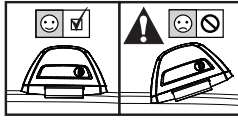

20

**ATTENTION • ACHTUNG • ATENCIÓN • ATTENTION • OPPMERKSOMHET • ATENÇÃO • ATTENZIONE • UWAGA
UPOZORNĚNÍ • UPOZORNENIE • LET OP • UPPMÄRKSAMHET • OPMÆRKSOMHED • УВАГА • HUOMIO**

EN Please read safety and warranty booklet included with this product prior to use. For more information visit your local dealer.

DE Bitte lesen und beachten Sie die beiliegende Montageanleitung, Sicherheitshinweise und Garantiebedingungen bevor Sie das Produkt montieren/benutzen. Für weitere Informationen kontaktieren Sie bitte Ihren Händler.

ES Por favor, lea folleto de seguridad y garantía que se incluye con este producto antes de su uso. Para obtener más información, visite a su distribuidor local.

FR Veuillez lire attentivement le manuel de sécurité et de garantie avant utilisation. Pour plus d'informations, visitez votre concessionnaire local.

NO Vennligst les hefte om sikkerhet og garanti som er vedlagt dette produkt før det tas i bruk. For mer informasjon ta kontakt med din forhandler.

PT Por favor leia o manual de segurança e garantia incluído, antes de utilizar o produto. Para mais informações visite o seu revendedor local.

IT Si prega di leggere il libretto di sicurezza e garanzia incluso nel prodotto prima dell'uso. Per maggiori informazioni visita il rivenditore locale.

PL Proszę zapoznać się z warunkami gwarancji i bezpieczeństwa przed użyciem produktu. W celu uzyskania dodatkowych informacji proszę kontaktować się z najbliższym autoryzowanym punktem sprzedaży.

CS Před použitím si prosím přečtěte přiložené informace o bezpečnosti a záručních podmínkách. Pro více informací navštivte nejbližšího dealera.

SK Pred použitím si prosím prečítajte priložené informácie o bezpečnosti a záručných podmienkach. Pre viac informácií navštívte najbližšieho diera.

NL A.U.B. bijgesloten garantie- en veiligheidsinstructies grondig lezen voor gebruik van dit product. Voor meer informatie graag contact opnemen met uw dealer.

SV Var snäll och läs igenom säkerhets- och garantihäftet som medföljer produkten före användning. För mer information besök din lokala återförsäljare.

DK Læs venligst sikkerheds- og garantibogholderen, der følger med dette produkt, inden brug. For mere information besøg din lokale forhandler.

UA Будь ласка, ознайомтеся з бронею безпеки та гарантії, включені до цього продукту перед використанням. Для отримання додаткової інформації відвідайте місцевого дилера.

FI Lue tämän tuotteen mukana toimitetut turvallisuus- ja takuu huoltopalvelut ennen käyttöä. Lisätietoja saat paikalliselta jälleenmyyjältä.