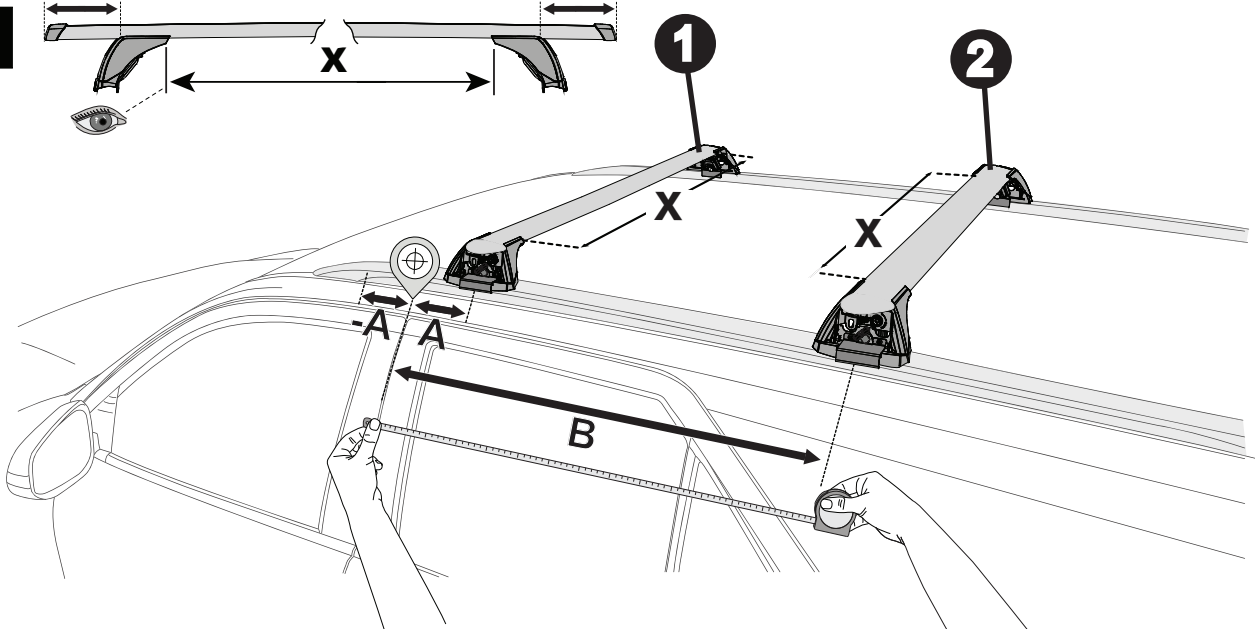

# 11b

x4

12

13

		1	2	A	B
Audi Q3/RS Q3, 5dr SUV 18+	EU	X = 920 mm (36 1/4")	X = 885 mm (34 7/8")	-A = 115 mm (4 1/2")	B = 600 mm (23 5/8")
Audi Q3/RS Q3, 5dr SUV 19+	AU, CN, NZ	X = 920 mm (36 1/4")	X = 885 mm (34 7/8")	-A = 115 mm (4 1/2")	B = 600 mm (23 5/8")
Audi e-tron Q4, 5dr SUV 21+	EU, NZ	X = 890 mm (35")	X = 845 mm (33 1/4")	-A = 200 mm (7 7/8")	B = 540 mm (21 1/4")
Ford Focus, 5dr Estate 11-18	EU	X = 827 mm (32 1/2")	X = 754 mm (29 5/8")	A = 5 mm (2/8")	B = 760 mm (29 7/8")
Ford Focus, 5dr Wagon 11-18	NZ	X = 827 mm (32 1/2")	X = 754 mm (29 5/8")	A = 5 mm (2/8")	B = 760 mm (29 7/8")
Ford Edge, 5dr SUV 16-18	EU	X = 885 mm (34 7/8")	X = 852 mm (33 1/2")	-A = 80 mm (3 1/8")	B = 670 mm (26 3/8")
Ford Edge, 5dr SUV 19+	EU	X = 885 mm (34 7/8")	X = 852 mm (33 1/2")	-A = 80 mm (3 1/8")	B = 670 mm (26 3/8")
Ford Endura, 5dr SUV Jan 19+	AU, NZ	X = 885 mm (34 7/8")	X = 852 mm (33 1/2")	-A = 80 mm (3 1/8")	B = 670 mm (26 3/8")
Ford Mondeo, 5dr Estate 07-14	EU	X = 830 mm (32 5/8")	X = 790 mm (31 1/8")	-A = 5 mm (2/8")	B = 700 mm (27 1/2")
Ford Mondeo, 5dr Wagon 07-14	AU, NZ	X = 830 mm (32 5/8")	X = 790 mm (31 1/8")	-A = 5 mm (2/8")	B = 700 mm (27 1/2")
Mercedes-Benz C-Class, 5dr Estate 14+	EU	X = 810 mm (31 7/8")	X = 735 mm (28 7/8")	-A = 30 mm (1 1/8")	B = 690 mm (27 1/8")
Mercedes-Benz C-Class, 5dr Wagon 14+	AU, NZ	X = 810 mm (31 7/8")	X = 735 mm (28 7/8")	-A = 30 mm (1 1/8")	B = 690 mm (27 1/8")
Mercedes-Benz C-Class, 5dr Wagon 15-17	CN	X = 810 mm (31 7/8")	X = 735 mm (28 7/8")	-A = 30 mm (1 1/8")	B = 690 mm (27 1/8")
Mercedes-Benz E-Class, 5dr Estate 16+	EU	X = 850 mm (33 1/2")	X = 812 mm (32")	A = 60 mm (2 3/8")	B = 810 mm (31 7/8")
Mercedes-Benz E-Class, 5dr Wagon 16+	AU	X = 850 mm (33 1/2")	X = 812 mm (32")	A = 60 mm (2 3/8")	B = 810 mm (31 7/8")
Mercedes-Benz E-Class, 5dr Wagon 17+	NZ	X = 850 mm (33 1/2")	X = 812 mm (32")	A = 60 mm (2 3/8")	B = 810 mm (31 7/8")
Mercedes-Benz E-Class All-Terrain, 5dr Estate 17+	EU	X = 850 mm (33 1/2")	X = 812 mm (32")	A = 60 mm (2 3/8")	B = 810 mm (31 7/8")
Mercedes-Benz E-Class All-Terrain, 5dr Wagon 17+	AU	X = 850 mm (33 1/2")	X = 812 mm (32")	A = 60 mm (2 3/8")	B = 810 mm (31 7/8")
Opel Crossland X, 5dr SUV 17+	EU	X = 805 mm (31 3/4")	X = 765 mm (30 1/8")	-A = 200 mm (7 7/8")	B = 550 mm (21 5/8")
Opel Grandland X, 5dr SUV 17+	EU	X = 860 mm (33 7/8")	X = 815 mm (32 1/8")	-A = 155 mm (6 1/8")	B = 585 mm (23")
Peugeot 3008, 5dr SUV 16-20	EU	X = 857 mm (33 3/4")	X = 825 mm (32 1/2")	-A = 70 mm (2 3/4")	B = 650 mm (25 5/8")
Peugeot 3008, 5dr SUV 17-Feb 21	AU, NZ	X = 857 mm (33 3/4")	X = 825 mm (32 1/2")	-A = 70 mm (2 3/4")	B = 650 mm (25 5/8")
Peugeot 3008, 5dr SUV 21+	EU	X = 845 mm (33 1/4")	X = 815 mm (32 1/8")	-A = 65 mm (2 1/2")	B = 650 mm (25 5/8")
Peugeot 3008, 5dr SUV Mar 21+	AU, NZ	X = 845 mm (33 1/4")	X = 815 mm (32 1/8")	-A = 65 mm (2 1/2")	B = 650 mm (25 5/8")
Porsche Cayenne, 5dr SUV 18+	EU	X = 930 mm (36 5/8")	X = 893 mm (35 1/8")	-A = 170 mm (6 2/3")	B = 600 mm (23 5/8")
Porsche Cayenne, 5dr SUV 19+	AU, NZ	X = 930 mm (36 5/8")	X = 893 mm (35 1/8")	-A = 170 mm (6 2/3")	B = 600 mm (23 5/8")
Seat Leon ST, 5dr Estate 17+	EU	X = 805 mm (31 3/4")	X = 750 mm (29 1/2")	-A = 50 mm (2")	B = 680 mm (26 3/4")
Vauxhall Crossland X, 5dr SUV 17+	EU	X = 805 mm (31 3/4")	X = 765 mm (30 1/8")	-A = 200 mm (7 7/8")	B = 550 mm (21 5/8")
Vauxhall Grandland X, 5dr SUV 17+	EU	X = 860 mm (33 7/8")	X = 815 mm (32 1/8")	-A = 155 mm (6 1/8")	B = 585 mm (23")
Volkswagen ID.4, 5dr SUV 21+	EU	X = 885 mm (34 7/8")	X = 845 mm (33 1/4")	-A = 150 mm (5 7/8")	B = 550 mm (21 5/8")
Volkswagen ID.4, 5dr SUV 23+	NZ	X = 885 mm (34 7/8")	X = 845 mm (33 1/4")	-A = 150 mm (5 7/8")	B = 550 mm (21 5/8")
Volkswagen ID.4, 5dr SUV 24+	AU	X = 885 mm (34 7/8")	X = 845 mm (33 1/4")	-A = 150 mm (5 7/8")	B = 550 mm (21 5/8")
Volkswagen Passat, 5dr Wagon May 15+	NZ	X = 825 mm (32 1/2")	X = 785 mm (30 7/8")	-A = 5 mm (2/8")	B = 745 mm (29 3/8")
Volkswagen Passat, 5dr Wagon Jul 15+	AU	X = 825 mm (32 1/2")	X = 785 mm (30 7/8")	-A = 5 mm (2/8")	B = 745 mm (29 3/8")
Volkswagen Passat Alltrack, 5dr Estate 15+	EU	X = 825 mm (32 1/2")	X = 785 mm (30 7/8")	-A = 5 mm (2/8")	B = 745 mm (29 3/8")
Volkswagen Passat Alltrack, 5dr Wagon 16+	AU, NZ	X = 825 mm (32 1/2")	X = 785 mm (30 7/8")	-A = 5 mm (2/8")	B = 745 mm (29 3/8")
Volkswagen Passat Variant, 5dr Estate 14+	EU	X = 825 mm (32 1/2")	X = 785 mm (30 7/8")	-A = 5 mm (2/8")	B = 745 mm (29 3/8")
Volkswagen Variant, 5dr Wagon 16-17	CN	X = 825 mm (32 1/2")	X = 785 mm (30 7/8")	-A = 5 mm (2/8")	B = 745 mm (29 3/8")
XPeng G9, 5dr SUV 22+	EU	X = 895 mm (35 1/4")	X = 840 mm (33 1/8")	-A = 140 mm (5 1/2")	B = 610 mm (24")