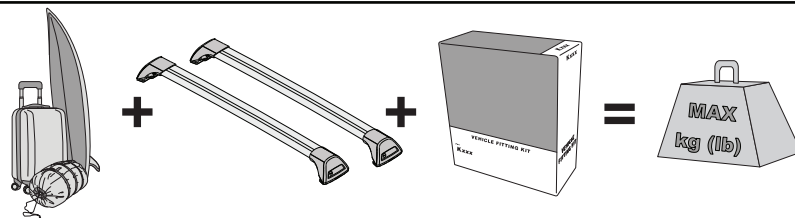

## MAX kg (lb)

		<b>F</b> <b>T</b> <b>S</b>	<b>HD</b> <b>THD</b>
Audi Q3/RS Q3, 5dr SUV 18+	EU	75 kg (165 lb)	75 kg (165 lb)
Audi Q3/RS Q3, 5dr SUV 19+	AU, CN, NZ	75 kg (165 lb)	75 kg (165 lb)
Audi Q4 e-tron, 5dr SUV 21+	EU, NZ	75 kg (165 lb)	75 kg (165 lb)
Ford Focus, 5dr Estate 11-18	EU	75 kg (165 lb)	75 kg (165 lb)
Ford Focus, 5dr Wagon 11-18	NZ	75 kg (165 lb)	75 kg (165 lb)
Ford Edge, 5dr SUV 16-18	EU	75 kg (165 lb)	75 kg (165 lb)
Ford Edge, 5dr SUV 19+	EU	75 kg (165 lb)	75 kg (165 lb)