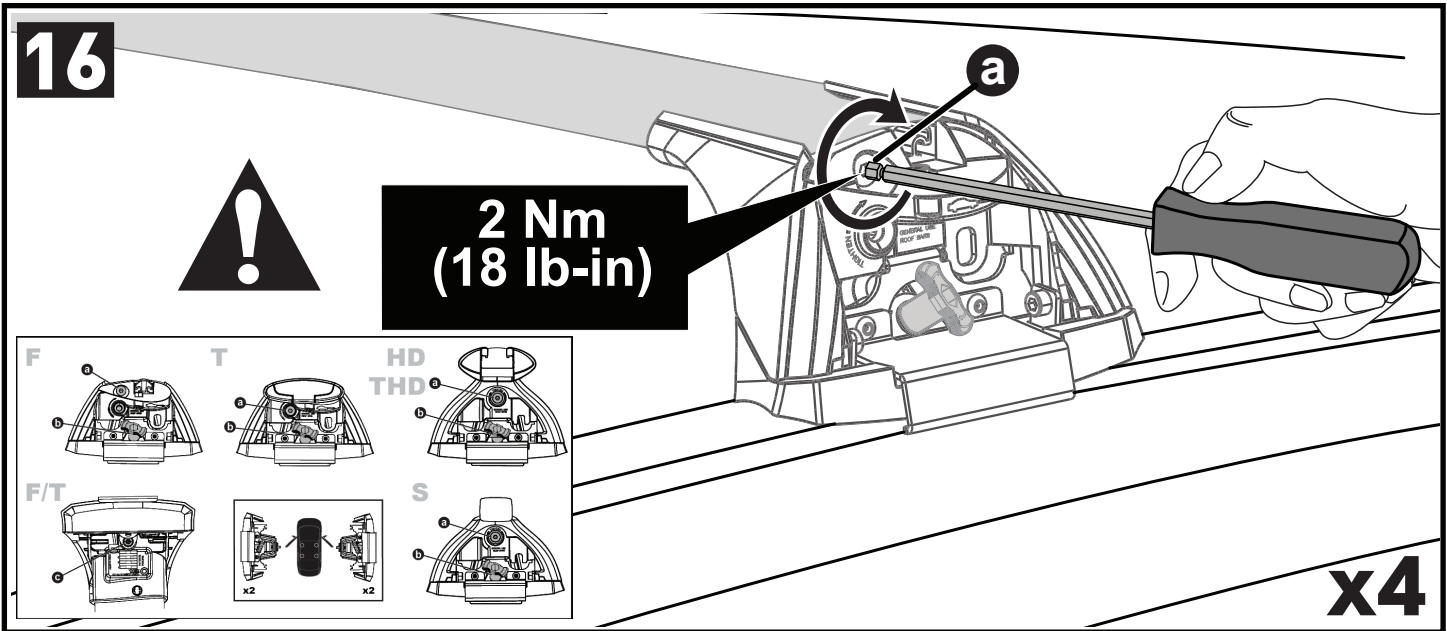

# 11b

x4

12

13

		1	2	A	B
Audi Q3/RS Q3, 5dr SUV 18+	EU	X = 920 mm (36 1/4")	X = 885 mm (34 7/8")	-A = 115 mm (4 1/2")	B = 600 mm (23 5/8")
Audi Q3/RS Q3, 5dr SUV 19+	AU, CN, NZ	X = 920 mm (36 1/4")	X = 885 mm (34 7/8")	-A = 115 mm (4 1/2")	B = 600 mm (23 5/8")
Audi e-tron Q4, 5dr SUV 21+	EU, NZ	X = 890 mm (35")	X = 845 mm (33 1/4")	-A = 200 mm (7 7/8")	B = 540 mm (21 1/4")
Ford Focus, 5dr Estate 11-18	EU	X = 827 mm (32 1/2")	X = 754 mm (29 5/8")	A = 5 mm (2/8")	B = 760 mm (29 7/8")
Ford Focus, 5dr Wagon 11-18	NZ	X = 827 mm (32 1/2")	X = 754 mm (29 5/8")	A = 5 mm (2/8")	B = 760 mm (29 7/8")
Ford Edge, 5dr SUV 16-18	EU	X = 885 mm (34 7/8")	X = 852 mm (33 1/2")	-A = 80 mm (3 1/8")	B = 670 mm (26 3/8")
Ford Edge, 5dr SUV 19+	EU	X = 885 mm (34 7/8")	X = 852 mm (33 1/2")	-A = 80 mm (3 1/8")	B = 670 mm (26 3/8")
Ford Endura, 5dr SUV Jan 19+	AU, NZ	X = 885 mm (34 7/8")	X = 852 mm (33 1/2")	-A = 80 mm (3 1/8")	B = 670 mm (26 3/8")
Ford Mondeo, 5dr Estate 07-14	EU	X = 830 mm (32 5/8")	X = 790 mm (31 1/8")	-A = 5 mm (2/8")	B = 700 mm (27 1/2")
Ford Mondeo, 5dr Wagon 07-14	AU, NZ	X = 830 mm (32 5/8")	X = 790 mm (31 1/8")	-A = 5 mm (2/8")	B = 700 mm (27 1/2")
Mercedes-Benz C-Class, 5dr Estate 14+	EU	X = 810 mm (31 7/8")	X = 735 mm (28 7/8")	-A = 30 mm (1 1/8")	B = 690 mm (27 1/8")
Mercedes-Benz C-Class, 5dr Wagon 14+	AU, NZ	X = 810 mm (31 7/8")	X = 735 mm (28 7/8")	-A = 30 mm (1 1/8")	B = 690 mm (27 1/8")
Mercedes-Benz C-Class, 5dr Wagon 15-17	CN	X = 810 mm (31 7/8")	X = 735 mm (28 7/8")	-A = 30 mm (1 1/8")	B = 690 mm (27 1/8")
Mercedes-Benz E-Class, 5dr Estate 16+	EU	X = 850 mm (33 1/2")	X = 812 mm (32")	A = 60 mm (2 3/8")	B = 810 mm (31 7/8")
Mercedes-Benz E-Class, 5dr Wagon 16+	AU	X = 850 mm (33 1/2")	X = 812 mm (32")	A = 60 mm (2 3/8")	B = 810 mm (31 7/8")
Mercedes-Benz E-Class, 5dr Wagon 17+	NZ	X = 850 mm (33 1/2")	X = 812 mm (32")	A = 60 mm (2 3/8")	B = 810 mm (31 7/8")
Mercedes-Benz E-Class All-Terrain, 5dr Estate 17+	EU	X = 850 mm (33 1/2")	X = 812 mm (32")	A = 60 mm (2 3/8")	B = 810 mm (31 7/8")
Mercedes-Benz E-Class All-Terrain, 5dr Wagon 17+	AU	X = 850 mm (33 1/2")	X = 812 mm (32")	A = 60 mm (2 3/8")	B = 810 mm (31 7/8")
Opel Crossland X, 5dr SUV 17+	EU	X = 805 mm (31 3/4")	X = 765 mm (30 1/8")	-A = 200 mm (7 7/8")	B = 550 mm (21 5/8")
Opel Grandland X, 5dr SUV 17+	EU	X = 860 mm (33 7/8")	X = 815 mm (32 1/8")	-A = 155 mm (6 1/8")	B = 585 mm (23")
Peugeot 3008, 5dr SUV 16-20	EU	X = 857 mm (33 3/4")	X = 825 mm (32 1/2")	-A = 70 mm (2 3/4")	B = 650 mm (25 5/8")
Peugeot 3008, 5dr SUV 17-Feb 21	AU, NZ	X = 857 mm (33 3/4")	X = 825 mm (32 1/2")	-A = 70 mm (2 3/4")	B = 650 mm (25 5/8")
Peugeot 3008, 5dr SUV 21+	EU	X = 845 mm (33 1/4")	X = 815 mm (32 1/8")	-A = 65 mm (2 1/2")	B = 650 mm (25 5/8")
Peugeot 3008, 5dr SUV Mar 21+	AU, NZ	X = 845 mm (33 1/4")	X = 815 mm (32 1/8")	-A = 65 mm (2 1/2")	B = 650 mm (25 5/8")
Porsche Cayenne, 5dr SUV 18+	EU	X = 930 mm (36 5/8")	X = 893 mm (35 1/8")	-A = 170 mm (6 2/3")	B = 600 mm (23 5/8")
Porsche Cayenne, 5dr SUV 19+	AU, NZ	X = 930 mm (36 5/8")	X = 893 mm (35 1/8")	-A = 170 mm (6 2/3")	B = 600 mm (23 5/8")
Seat Leon ST, 5dr Estate 17+	EU	X = 805 mm (31 3/4")	X = 750 mm (29 1/2")	-A = 50 mm (2")	B = 680 mm (26 3/4")
Vauxhall Crossland X, 5dr SUV 17+	EU	X = 805 mm (31 3/4")	X = 765 mm (30 1/8")	-A = 200 mm (7 7/8")	B = 550 mm (21 5/8")
Vauxhall Grandland X, 5dr SUV 17+	EU	X = 860 mm (33 7/8")	X = 815 mm (32 1/8")	-A = 155 mm (6 1/8")	B = 585 mm (23")
Volkswagen ID.4, 5dr SUV 21+	EU	X = 885 mm (34 7/8")	X = 845 mm (33 1/4")	-A = 150 mm (5 7/8")	B = 550 mm (21 5/8")
Volkswagen ID.4, 5dr SUV 23+	NZ	X = 885 mm (34 7/8")	X = 845 mm (33 1/4")	-A = 150 mm (5 7/8")	B = 550 mm (21 5/8")
Volkswagen ID.4, 5dr SUV 24+	AU	X = 885 mm (34 7/8")	X = 845 mm (33 1/4")	-A = 150 mm (5 7/8")	B = 550 mm (21 5/8")
Volkswagen Passat, 5dr Wagon May 15+	NZ	X = 825 mm (32 1/2")	X = 785 mm (30 7/8")	-A = 5 mm (2/8")	B = 745 mm (29 3/8")
Volkswagen Passat, 5dr Wagon Jul 15+	AU	X = 825 mm (32 1/2")	X = 785 mm (30 7/8")	-A = 5 mm (2/8")	B = 745 mm (29 3/8")
Volkswagen Passat Alltrack, 5dr Estate 15+	EU	X = 825 mm (32 1/2")	X = 785 mm (30 7/8")	-A = 5 mm (2/8")	B = 745 mm (29 3/8")
Volkswagen Passat Alltrack, 5dr Wagon 16+	AU, NZ	X = 825 mm (32 1/2")	X = 785 mm (30 7/8")	-A = 5 mm (2/8")	B = 745 mm (29 3/8")
Volkswagen Passat Variant, 5dr Estate 14+	EU	X = 825 mm (32 1/2")	X = 785 mm (30 7/8")	-A = 5 mm (2/8")	B = 745 mm (29 3/8")
Volkswagen Variant, 5dr Wagon 16-17	CN	X = 825 mm (32 1/2")	X = 785 mm (30 7/8")	-A = 5 mm (2/8")	B = 745 mm (29 3/8")
XPeng G9, 5dr SUV 22+	EU	X = 895 mm (35 1/4")	X = 840 mm (33 1/8")	-A = 140 mm (5 1/2")	B = 610 mm (24")