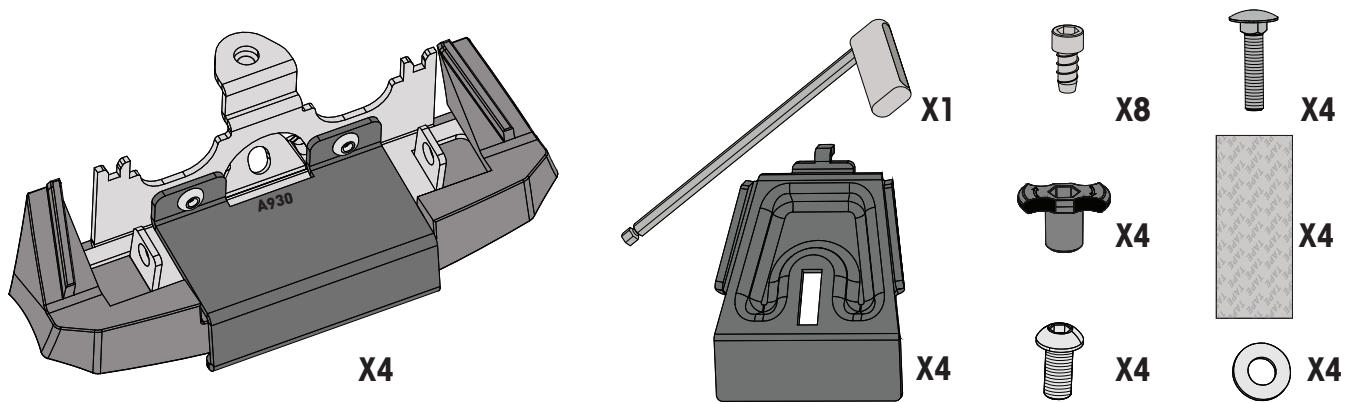

CONTENTS • INHALT • CONTENIDO • CONTENU • INNHOLD • CONTEÚDO • CONTENUTO
ZAWARTOŚĆ • OBSAH • OBSAH • INHOUD • INNEHÅLL • INDHOLD • ЗМІСТ • SISÄLLYS