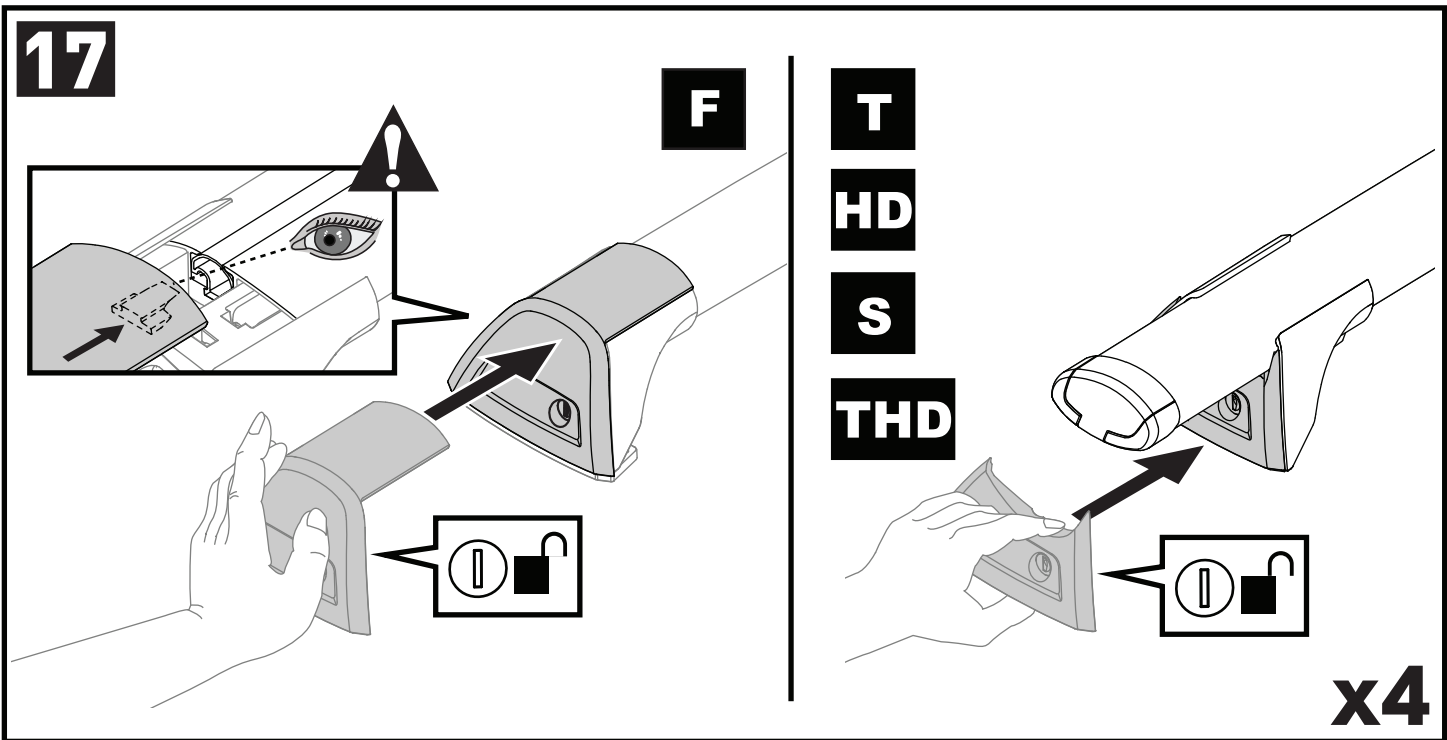

# 11b

x4

12

13

		1	2	A	B
Audi Q3/RS Q3, 5dr SUV 18+	EU	X = 920 mm (36 1/4")	X = 885 mm (34 7/8")	-A = 115 mm (4 1/2")	B = 600 mm (23 5/8")
Audi Q3/RS Q3, 5dr SUV 19+	AU, CN, NZ	X = 920 mm (36 1/4")	X = 885 mm (34 7/8")	-A = 115 mm (4 1/2")	B = 600 mm (23 5/8")
Audi e-tron Q4, 5dr SUV 21+	EU, NZ	X = 890 mm (35")	X = 845 mm (33 1/4")	-A = 200 mm (7 7/8")	B = 540 mm (21 1/4")
Ford Focus, 5dr Estate 11-18	EU	X = 827 mm (32 1/2")	X = 754 mm (29 5/8")	A = 5 mm (2/8")	B = 760 mm (29 7/8")
Ford Focus, 5dr Wagon 11-18	NZ	X = 827 mm (32 1/2")	X = 754 mm (29 5/8")	A = 5 mm (2/8")	B = 760 mm (29 7/8")
Ford Edge, 5dr SUV 16-18	EU	X = 885 mm (34 7/8")	X = 852 mm (33 1/2")	-A = 80 mm (3 1/8")	B = 670 mm (26 3/8")
Ford Edge, 5dr SUV 19+	EU	X = 885 mm (34 7/8")	X = 852 mm (33 1/2")	-A = 80 mm (3 1/8")	B = 670 mm (26 3/8")
Ford Endura, 5dr SUV Jan 19+	AU, NZ	X = 885 mm (34 7/8")	X = 852 mm (33 1/2")	-A = 80 mm (3 1/8")	B = 670 mm (26 3/8")
Ford Mondeo, 5dr Estate 07-14	EU	X = 830 mm (32 5/8")	X = 790 mm (31 1/8")	-A = 5 mm (2/8")	B = 700 mm (27 1/2")
Ford Mondeo, 5dr Wagon 07-14	AU, NZ	X = 830 mm (32 5/8")	X = 790 mm (31 1/8")	-A = 5 mm (2/8")	B = 700 mm (27 1/2")
Mercedes-Benz C-Class, 5dr Estate 14+	EU	X = 810 mm (31 7/8")	X = 735 mm (28 7/8")	-A = 30 mm (1 1/8")	B = 690 mm (27 1/8")
Mercedes-Benz C-Class, 5dr Wagon 14+	AU, NZ	X = 810 mm (31 7/8")	X = 735 mm (28 7/8")	-A = 30 mm (1 1/8")	B = 690 mm (27 1/8")
Mercedes-Benz C-Class, 5dr Wagon 15-17	CN	X = 810 mm (31 7/8")	X = 735 mm (28 7/8")	-A = 30 mm (1 1/8")	B = 690 mm (27 1/8")
Mercedes-Benz E-Class, 5dr Estate 16+	EU	X = 850 mm (33 1/2")	X = 812 mm (32")	A = 60 mm (2 3/8")	B = 810 mm (31 7/8")
Mercedes-Benz E-Class, 5dr Wagon 16+	AU	X = 850 mm (33 1/2")	X = 812 mm (32")	A = 60 mm (2 3/8")	B = 810 mm (31 7/8")
Mercedes-Benz E-Class, 5dr Wagon 17+	NZ	X = 850 mm (33 1/2")	X = 812 mm (32")	A = 60 mm (2 3/8")	B = 810 mm (31 7/8")
Mercedes-Benz E-Class All-Terrain, 5dr Estate 17+	EU	X = 850 mm (33 1/2")	X = 812 mm (32")	A = 60 mm (2 3/8")	B = 810 mm (31 7/8")
Mercedes-Benz E-Class All-Terrain, 5dr Wagon 17+	AU	X = 850 mm (33 1/2")	X = 812 mm (32")	A = 60 mm (2 3/8")	B = 810 mm (31 7/8")
Opel Crossland X, 5dr SUV 17+	EU	X = 805 mm (31 3/4")	X = 765 mm (30 1/8")	-A = 200 mm (7 7/8")	B = 550 mm (21 5/8")
Opel Grandland X, 5dr SUV 17+	EU	X = 860 mm (33 7/8")	X = 815 mm (32 1/8")	-A = 155 mm (6 1/8")	B = 585 mm (23")
Peugeot 3008, 5dr SUV 16-20	EU	X = 857 mm (33 3/4")	X = 825 mm (32 1/2")	-A = 70 mm (2 3/4")	B = 650 mm (25 5/8")
Peugeot 3008, 5dr SUV 17-Feb 21	AU, NZ	X = 857 mm (33 3/4")	X = 825 mm (32 1/2")	-A = 70 mm (2 3/4")	B = 650 mm (25 5/8")
Peugeot 3008, 5dr SUV 21+	EU	X = 845 mm (33 1/4")	X = 815 mm (32 1/8")	-A = 65 mm (2 1/2")	B = 650 mm (25 5/8")
Peugeot 3008, 5dr SUV Mar 21+	AU, NZ	X = 845 mm (33 1/4")	X = 815 mm (32 1/8")	-A = 65 mm (2 1/2")	B = 650 mm (25 5/8")
Porsche Cayenne, 5dr SUV 18+	EU	X = 930 mm (36 5/8")	X = 893 mm (35 1/8")	-A = 170 mm (6 2/3")	B = 600 mm (23 5/8")
Porsche Cayenne, 5dr SUV 19+	AU, NZ	X = 930 mm (36 5/8")	X = 893 mm (35 1/8")	-A = 170 mm (6 2/3")	B = 600 mm (23 5/8")
Seat Leon ST, 5dr Estate 17+	EU	X = 805 mm (31 3/4")	X = 750 mm (29 1/2")	-A = 50 mm (2")	B = 680 mm (26 3/4")
Vauxhall Crossland X, 5dr SUV 17+	EU	X = 805 mm (31 3/4")	X = 765 mm (30 1/8")	-A = 200 mm (7 7/8")	B = 550 mm (21 5/8")
Vauxhall Grandland X, 5dr SUV 17+	EU	X = 860 mm (33 7/8")	X = 815 mm (32 1/8")	-A = 155 mm (6 1/8")	B = 585 mm (23")
Volkswagen ID.4, 5dr SUV 21+	EU	X = 885 mm (34 7/8")	X = 845 mm (33 1/4")	-A = 150 mm (5 7/8")	B = 550 mm (21 5/8")
Volkswagen ID.4, 5dr SUV 23+	NZ	X = 885 mm (34 7/8")	X = 845 mm (33 1/4")	-A = 150 mm (5 7/8")	B = 550 mm (21 5/8")
Volkswagen ID.4, 5dr SUV 24+	AU	X = 885 mm (34 7/8")	X = 845 mm (33 1/4")	-A = 150 mm (5 7/8")	B = 550 mm (21 5/8")
Volkswagen Passat, 5dr Wagon May 15+	NZ	X = 825 mm (32 1/2")	X = 785 mm (30 7/8")	-A = 5 mm (2/8")	B = 745 mm (29 3/8")
Volkswagen Passat, 5dr Wagon Jul 15+	AU	X = 825 mm (32 1/2")	X = 785 mm (30 7/8")	-A = 5 mm (2/8")	B = 745 mm (29 3/8")
Volkswagen Passat Alltrack, 5dr Estate 15+	EU	X = 825 mm (32 1/2")	X = 785 mm (30 7/8")	-A = 5 mm (2/8")	B = 745 mm (29 3/8")
Volkswagen Passat Alltrack, 5dr Wagon 16+	AU, NZ	X = 825 mm (32 1/2")	X = 785 mm (30 7/8")	-A = 5 mm (2/8")	B = 745 mm (29 3/8")
Volkswagen Passat Variant, 5dr Estate 14+	EU	X = 825 mm (32 1/2")	X = 785 mm (30 7/8")	-A = 5 mm (2/8")	B = 745 mm (29 3/8")
Volkswagen Variant, 5dr Wagon 16-17	CN	X = 825 mm (32 1/2")	X = 785 mm (30 7/8")	-A = 5 mm (2/8")	B = 745 mm (29 3/8")
XPeng G9, 5dr SUV 22+	EU	X = 895 mm (35 1/4")	X = 840 mm (33 1/8")	-A = 140 mm (5 1/2")	B = 610 mm (24")