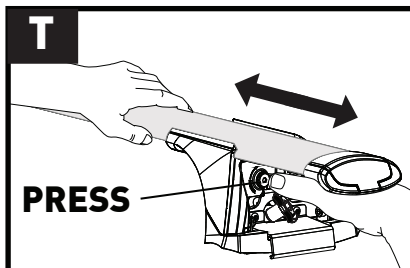

# 11b

x4

12

13

		1	2	A	B
Audi Q3/RS Q3, 5dr SUV 18+	EU	X = 920 mm (36 1/4")	X = 885 mm (34 7/8")	-A = 115 mm (4 1/2")	B = 600 mm (23 5/8")
Audi Q3/RS Q3, 5dr SUV 19+	AU, CN, NZ	X = 920 mm (36 1/4")	X = 885 mm (34 7/8")	-A = 115 mm (4 1/2")	B = 600 mm (23 5/8")
Audi e-tron Q4, 5dr SUV 21+	EU, NZ	X = 890 mm (35")	X = 845 mm (33 1/4")	-A = 200 mm (7 7/8")	B = 540 mm (21 1/4")
Ford Focus, 5dr Estate 11-18	EU	X = 827 mm (32 1/2")	X = 754 mm (29 5/8")	A = 5 mm (2/8")	B = 760 mm (29 7/8")
Ford Focus, 5dr Wagon 11-18	NZ	X = 827 mm (32 1/2")	X = 754 mm (29 5/8")	A = 5 mm (2/8")	B = 760 mm (29 7/8")
Ford Edge, 5dr SUV 16-18	EU	X = 885 mm (34 7/8")	X = 852 mm (33 1/2")	-A = 80 mm (3 1/8")	B = 670 mm (26 3/8")
Ford Edge, 5dr SUV 19+	EU	X = 885 mm (34 7/8")	X = 852 mm (33 1/2")	-A = 80 mm (3 1/8")	B = 670 mm (26 3/8")
Ford Endura, 5dr SUV Jan 19+	AU, NZ	X = 885 mm (34 7/8")	X = 852 mm (33 1/2")	-A = 80 mm (3 1/8")	B = 670 mm (26 3/8")
Ford Mondeo, 5dr Estate 07-14	EU	X = 830 mm (32 5/8")	X = 790 mm (31 1/8")	-A = 5 mm (2/8")	B = 700 mm (27 1/2")
Ford Mondeo, 5dr Wagon 07-14	AU, NZ	X = 830 mm (32 5/8")	X = 790 mm (31 1/8")	-A = 5 mm (2/8")	B = 700 mm (27 1/2")
Mercedes-Benz C-Class, 5dr Estate 14+	EU	X = 810 mm (31 7/8")	X = 735 mm (28 7/8")	-A = 30 mm (1 1/8")	B = 690 mm (27 1/8")
Mercedes-Benz C-Class, 5dr Wagon 14+	AU, NZ	X = 810 mm (31 7/8")	X = 735 mm (28 7/8")	-A = 30 mm (1 1/8")	B = 690 mm (27 1/8")
Mercedes-Benz C-Class, 5dr Wagon 15-17	CN	X = 810 mm (31 7/8")	X = 735 mm (28 7/8")	-A = 30 mm (1 1/8")	B = 690 mm (27 1/8")
Mercedes-Benz E-Class, 5dr Estate 16+	EU	X = 850 mm (33 1/2")	X = 812 mm (32")	A = 60 mm (2 3/8")	B = 810 mm (31 7/8")
Mercedes-Benz E-Class, 5dr Wagon 16+	AU	X = 850 mm (33 1/2")	X = 812 mm (32")	A = 60 mm (2 3/8")	B = 810 mm (31 7/8")
Mercedes-Benz E-Class, 5dr Wagon 17+	NZ	X = 850 mm (33 1/2")	X = 812 mm (32")	A = 60 mm (2 3/8")	B = 810 mm (31 7/8")
Mercedes-Benz E-Class All-Terrain, 5dr Estate 17+	EU	X = 850 mm (33 1/2")	X = 812 mm (32")	A = 60 mm (2 3/8")	B = 810 mm (31 7/8")
Mercedes-Benz E-Class All-Terrain, 5dr Wagon 17+	AU	X = 850 mm (33 1/2")	X = 812 mm (32")	A = 60 mm (2 3/8")	B = 810 mm (31 7/8")
Opel Crossland X, 5dr SUV 17+	EU	X = 805 mm (31 3/4")	X = 765 mm (30 1/8")	-A = 200 mm (7 7/8")	B = 550 mm (21 5/8")
Opel Grandland X, 5dr SUV 17+	EU	X = 860 mm (33 7/8")	X = 815 mm (32 1/8")	-A = 155 mm (6 1/8")	B = 585 mm (23")
Peugeot 3008, 5dr SUV 16-20	EU	X = 857 mm (33 3/4")	X = 825 mm (32 1/2")	-A = 70 mm (2 3/4")	B = 650 mm (25 5/8")
Peugeot 3008, 5dr SUV 17-Feb 21	AU, NZ	X = 857 mm (33 3/4")	X = 825 mm (32 1/2")	-A = 70 mm (2 3/4")	B = 650 mm (25 5/8")
Peugeot 3008, 5dr SUV 21+	EU	X = 845 mm (33 1/4")	X = 815 mm (32 1/8")	-A = 65 mm (2 1/2")	B = 650 mm (25 5/8")
Peugeot 3008, 5dr SUV Mar 21+	AU, NZ	X = 845 mm (33 1/4")	X = 815 mm (32 1/8")	-A = 65 mm (2 1/2")	B = 650 mm (25 5/8")
Porsche Cayenne, 5dr SUV 18+	EU	X = 930 mm (36 5/8")	X = 893 mm (35 1/8")	-A = 170 mm (6 2/3")	B = 600 mm (23 5/8")
Porsche Cayenne, 5dr SUV 19+	AU, NZ	X = 930 mm (36 5/8")	X = 893 mm (35 1/8")	-A = 170 mm (6 2/3")	B = 600 mm (23 5/8")
Seat Leon ST, 5dr Estate 17+	EU	X = 805 mm (31 3/4")	X = 750 mm (29 1/2")	-A = 50 mm (2")	B = 680 mm (26 3/4")
Vauxhall Crossland X, 5dr SUV 17+	EU	X = 805 mm (31 3/4")	X = 765 mm (30 1/8")	-A = 200 mm (7 7/8")	B = 550 mm (21 5/8")
Vauxhall Grandland X, 5dr SUV 17+	EU	X = 860 mm (33 7/8")	X = 815 mm (32 1/8")	-A = 155 mm (6 1/8")	B = 585 mm (23")
Volkswagen ID.4, 5dr SUV 21+	EU	X = 885 mm (34 7/8")	X = 845 mm (33 1/4")	-A = 150 mm (5 7/8")	B = 550 mm (21 5/8")
Volkswagen ID.4, 5dr SUV 23+	NZ	X = 885 mm (34 7/8")	X = 845 mm (33 1/4")	-A = 150 mm (5 7/8")	B = 550 mm (21 5/8")
Volkswagen ID.4, 5dr SUV 24+	AU	X = 885 mm (34 7/8")	X = 845 mm (33 1/4")	-A = 150 mm (5 7/8")	B = 550 mm (21 5/8")
Volkswagen Passat, 5dr Wagon May 15+	NZ	X = 825 mm (32 1/2")	X = 785 mm (30 7/8")	-A = 5 mm (2/8")	B = 745 mm (29 3/8")
Volkswagen Passat, 5dr Wagon Jul 15+	AU	X = 825 mm (32 1/2")	X = 785 mm (30 7/8")	-A = 5 mm (2/8")	B = 745 mm (29 3/8")
Volkswagen Passat Alltrack, 5dr Estate 15+	EU	X = 825 mm (32 1/2")	X = 785 mm (30 7/8")	-A = 5 mm (2/8")	B = 745 mm (29 3/8")
Volkswagen Passat Alltrack, 5dr Wagon 16+	AU, NZ	X = 825 mm (32 1/2")	X = 785 mm (30 7/8")	-A = 5 mm (2/8")	B = 745 mm (29 3/8")
Volkswagen Passat Variant, 5dr Estate 14+	EU	X = 825 mm (32 1/2")	X = 785 mm (30 7/8")	-A = 5 mm (2/8")	B = 745 mm (29 3/8")
Volkswagen Variant, 5dr Wagon 16-17	CN	X = 825 mm (32 1/2")	X = 785 mm (30 7/8")	-A = 5 mm (2/8")	B = 745 mm (29 3/8")
XPeng G9, 5dr SUV 22+	EU	X = 895 mm (35 1/4")	X = 840 mm (33 1/8")	-A = 140 mm (5 1/2")	B = 610 mm (24")