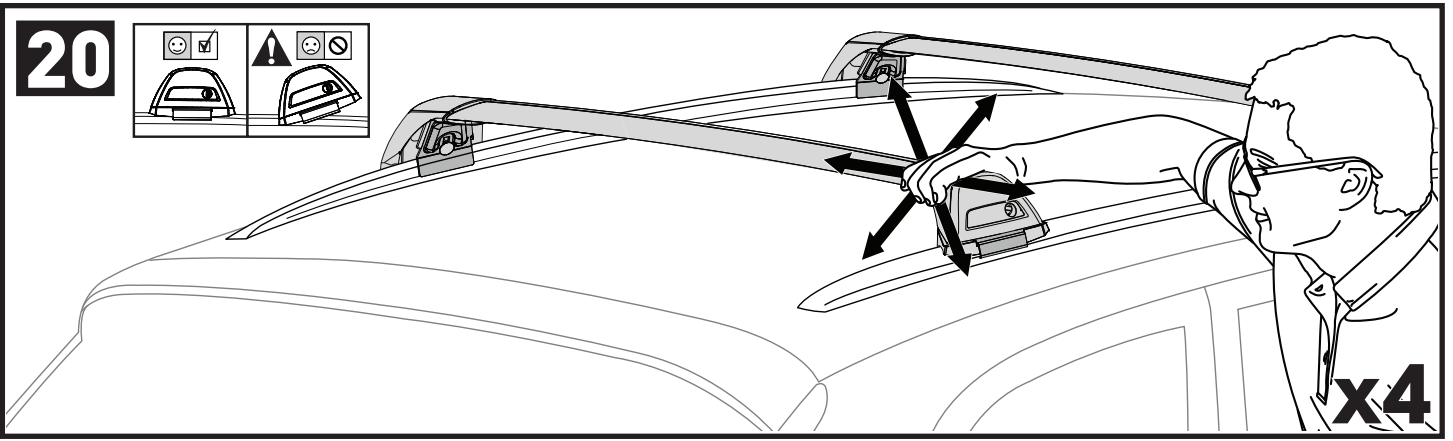

20

**ATTENTION • ACHTUNG • ATENCIÓN • ATTENTION • OPPMERKSOMHET • ATENÇÃO • ATTENZIONE • UWAGA
UPOZORNĚNÍ • UPOZORNENIE • LET OP • UPPMÄRKSAMHET • OPMÆRKSOMHED • УВАГА • HUOMIO**

EN Please read safety and warranty booklet included with this product prior to use. For more information visit your local dealer.

DE Bitte lesen und beachten Sie die beiliegende Montageanleitung, Sicherheitshinweise und Garantiebedingungen bevor Sie das Produkt montieren/benutzen. Für weitere Informationen kontaktieren Sie bitte Ihren Händler.

ES Por favor, lea folleto de seguridad y garantía que se incluye con este producto antes de su uso. Para obtener más información, visite a su distribuidor local.

FR Veuillez lire attentivement le manuel de sécurité et de garantie avant utilisation. Pour plus d'informations, visitez votre concessionnaire local.

NO Vennligst les hefte om sikkerhet og garanti som er vedlagt dette produkt før det tas i bruk. For mer informasjon ta kontakt med din forhandler.

PT Por favor leia o manual de segurança e garantia incluído, antes de utilizar o produto. Para mais informações visite o seu revendedor local.

IT Si prega di leggere il libretto di sicurezza e garanzia incluso nel prodotto prima dell'uso. Per maggiori informazioni visita il rivenditore locale.

PL Proszę zapoznać się z warunkami gwarancji i bezpieczeństwa przed użyciem produktu. W celu uzyskania dodatkowych informacji proszę kontaktować się z najbliższym autoryzowanym punktem sprzedaży.

CS Před použitím si prosím přečtěte přiložené informace o bezpečnosti a záručních podmínkách. Pro více informací navštivte nejbližšího dealera.

SK Pred použitím si prosím prečítajte priložené informácie o bezpečnosti a záručných podmienkach. Pre viac informácií navštívte najbližšieho diera.

NL A.U.B. bijgesloten garantie- en veiligheidsinstructies grondig lezen voor gebruik van dit product. Voor meer informatie graag contact opnemen met uw dealer.

SV Var snäll och läs igenom säkerhets- och garantihäftet som medföljer produkten före användning. För mer information besök din lokala återförsäljare.

DK Læs venligst sikkerheds- og garantibogholderen, der følger med dette produkt, inden brug. For mere information besøg din lokale forhandler.

UA Будь ласка, ознайомтеся з бронею безпеки та гарантії, включені до цього продукту перед використанням. Для отримання додаткової інформації відвідайте місцевого дилера.

FI Lue tämän tuotteen mukana toimitetut turvallisuus- ja takuu huoltopalvelut ennen käyttöä. Lisätietoja saat paikalliselta jälleenmyyjältä.