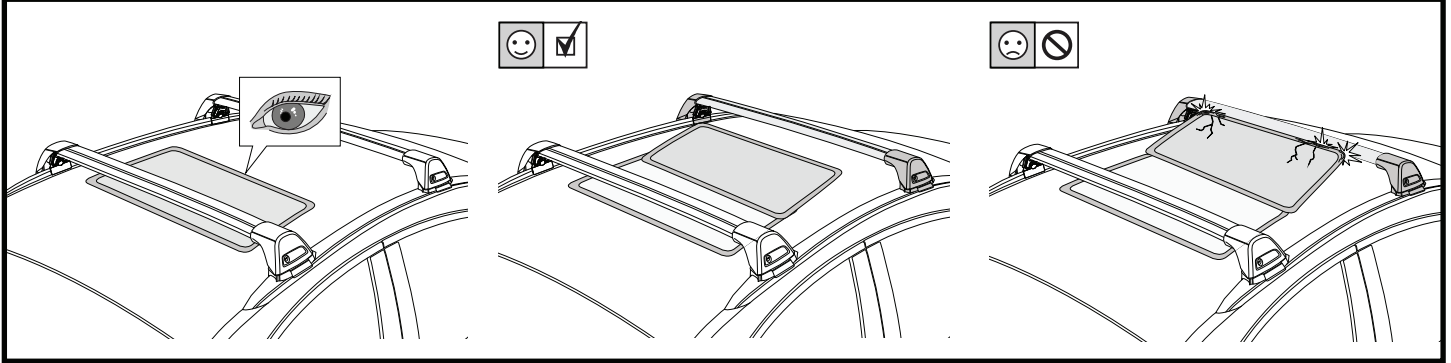

1

F

T

HD

S

THD

x4

2

HD/S

F/T

F **T** **HD THD**

F/T **S**

x10

x4