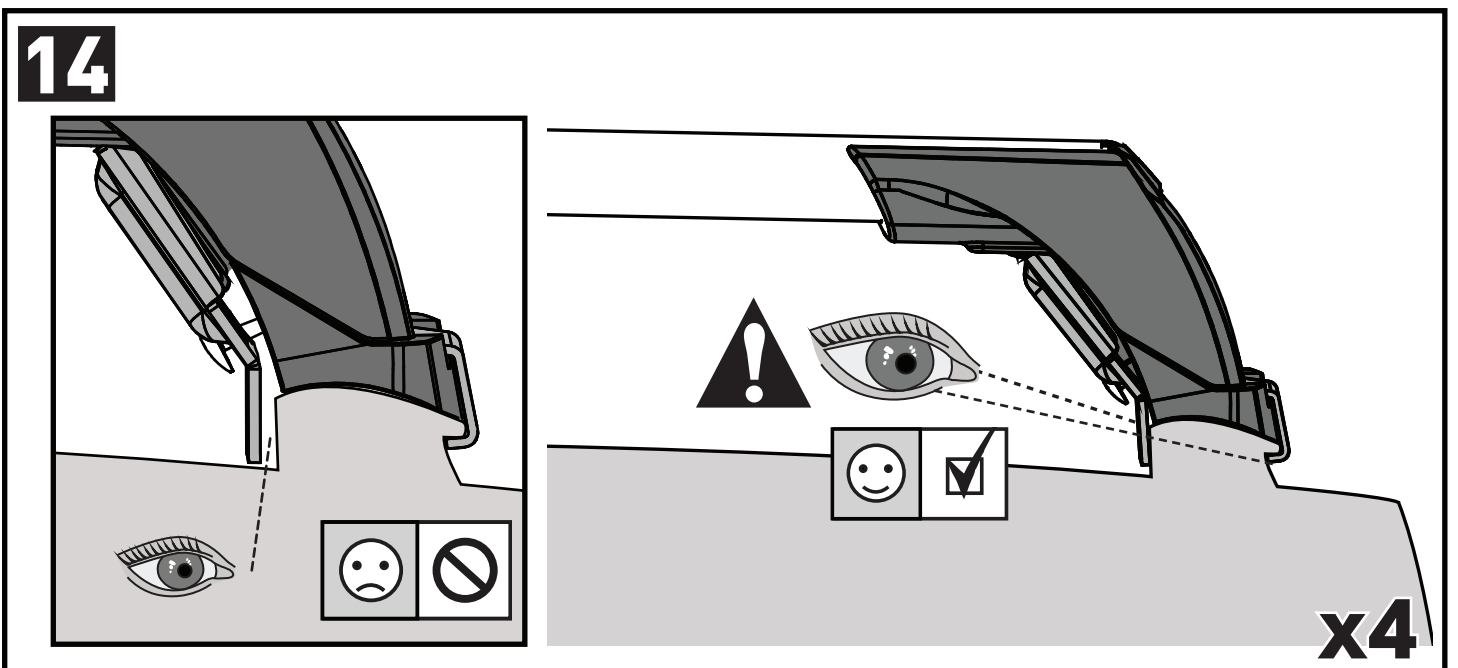

# 11b

x4

12

13

		1	2	A	B
Audi Q3/RS Q3, 5dr SUV 18+	EU	X = 920 mm (36 1/4")	X = 885 mm (34 7/8")	-A = 115 mm (4 1/2")	B = 600 mm (23 5/8")
Audi Q3/RS Q3, 5dr SUV 19+	AU, CN, NZ	X = 920 mm (36 1/4")	X = 885 mm (34 7/8")	-A = 115 mm (4 1/2")	B = 600 mm (23 5/8")
Audi e-tron Q4, 5dr SUV 21+	EU, NZ	X = 890 mm (35")	X = 845 mm (33 1/4")	-A = 200 mm (7 7/8")	B = 540 mm (21 1/4")
Ford Focus, 5dr Estate 11-18	EU	X = 827 mm (32 1/2")	X = 754 mm (29 5/8")	A = 5 mm (2/8")	B = 760 mm (29 7/8")
Ford Focus, 5dr Wagon 11-18	NZ	X = 827 mm (32 1/2")	X = 754 mm (29 5/8")	A = 5 mm (2/8")	B = 760 mm (29 7/8")
Ford Edge, 5dr SUV 16-18	EU	X = 885 mm (34 7/8")	X = 852 mm (33 1/2")	-A = 80 mm (3 1/8")	B = 670 mm (26 3/8")
Ford Edge, 5dr SUV 19+	EU	X = 885 mm (34 7/8")	X = 852 mm (33 1/2")	-A = 80 mm (3 1/8")	B = 670 mm (26 3/8")
Ford Endura, 5dr SUV Jan 19+	AU, NZ	X = 885 mm (34 7/8")	X = 852 mm (33 1/2")	-A = 80 mm (3 1/8")	B = 670 mm (26 3/8")
Ford Mondeo, 5dr Estate 07-14	EU	X = 830 mm (32 5/8")	X = 790 mm (31 1/8")	-A = 5 mm (2/8")	B = 700 mm (27 1/2")
Ford Mondeo, 5dr Wagon 07-14	AU, NZ	X = 830 mm (32 5/8")	X = 790 mm (31 1/8")	-A = 5 mm (2/8")	B = 700 mm (27 1/2")
Mercedes-Benz C-Class, 5dr Estate 14+	EU	X = 810 mm (31 7/8")	X = 735 mm (28 7/8")	-A = 30 mm (1 1/8")	B = 690 mm (27 1/8")
Mercedes-Benz C-Class, 5dr Wagon 14+	AU, NZ	X = 810 mm (31 7/8")	X = 735 mm (28 7/8")	-A = 30 mm (1 1/8")	B = 690 mm (27 1/8")
Mercedes-Benz C-Class, 5dr Wagon 15-17	CN	X = 810 mm (31 7/8")	X = 735 mm (28 7/8")	-A = 30 mm (1 1/8")	B = 690 mm (27 1/8")
Mercedes-Benz E-Class, 5dr Estate 16+	EU	X = 850 mm (33 1/2")	X = 812 mm (32")	A = 60 mm (2 3/8")	B = 810 mm (31 7/8")
Mercedes-Benz E-Class, 5dr Wagon 16+	AU	X = 850 mm (33 1/2")	X = 812 mm (32")	A = 60 mm (2 3/8")	B = 810 mm (31 7/8")
Mercedes-Benz E-Class, 5dr Wagon 17+	NZ	X = 850 mm (33 1/2")	X = 812 mm (32")	A = 60 mm (2 3/8")	B = 810 mm (31 7/8")
Mercedes-Benz E-Class All-Terrain, 5dr Estate 17+	EU	X = 850 mm (33 1/2")	X = 812 mm (32")	A = 60 mm (2 3/8")	B = 810 mm (31 7/8")
Mercedes-Benz E-Class All-Terrain, 5dr Wagon 17+	AU	X = 850 mm (33 1/2")	X = 812 mm (32")	A = 60 mm (2 3/8")	B = 810 mm (31 7/8")
Opel Crossland X, 5dr SUV 17+	EU	X = 805 mm (31 3/4")	X = 765 mm (30 1/8")	-A = 200 mm (7 7/8")	B = 550 mm (21 5/8")
Opel Grandland X, 5dr SUV 17+	EU	X = 860 mm (33 7/8")	X = 815 mm (32 1/8")	-A = 155 mm (6 1/8")	B = 585 mm (23")
Peugeot 3008, 5dr SUV 16-20	EU	X = 857 mm (33 3/4")	X = 825 mm (32 1/2")	-A = 70 mm (2 3/4")	B = 650 mm (25 5/8")
Peugeot 3008, 5dr SUV 17-Feb 21	AU, NZ	X = 857 mm (33 3/4")	X = 825 mm (32 1/2")	-A = 70 mm (2 3/4")	B = 650 mm (25 5/8")
Peugeot 3008, 5dr SUV 21+	EU	X = 845 mm (33 1/4")	X = 815 mm (32 1/8")	-A = 65 mm (2 1/2")	B = 650 mm (25 5/8")
Peugeot 3008, 5dr SUV Mar 21+	AU, NZ	X = 845 mm (33 1/4")	X = 815 mm (32 1/8")	-A = 65 mm (2 1/2")	B = 650 mm (25 5/8")
Porsche Cayenne, 5dr SUV 18+	EU	X = 930 mm (36 5/8")	X = 893 mm (35 1/8")	-A = 170 mm (6 2/3")	B = 600 mm (23 5/8")
Porsche Cayenne, 5dr SUV 19+	AU, NZ	X = 930 mm (36 5/8")	X = 893 mm (35 1/8")	-A = 170 mm (6 2/3")	B = 600 mm (23 5/8")
Seat Leon ST, 5dr Estate 17+	EU	X = 805 mm (31 3/4")	X = 750 mm (29 1/2")	-A = 50 mm (2")	B = 680 mm (26 3/4")
Vauxhall Crossland X, 5dr SUV 17+	EU	X = 805 mm (31 3/4")	X = 765 mm (30 1/8")	-A = 200 mm (7 7/8")	B = 550 mm (21 5/8")
Vauxhall Grandland X, 5dr SUV 17+	EU	X = 860 mm (33 7/8")	X = 815 mm (32 1/8")	-A = 155 mm (6 1/8")	B = 585 mm (23")
Volkswagen ID.4, 5dr SUV 21+	EU	X = 885 mm (34 7/8")	X = 845 mm (33 1/4")	-A = 150 mm (5 7/8")	B = 550 mm (21 5/8")
Volkswagen ID.4, 5dr SUV 23+	NZ	X = 885 mm (34 7/8")	X = 845 mm (33 1/4")	-A = 150 mm (5 7/8")	B = 550 mm (21 5/8")
Volkswagen ID.4, 5dr SUV 24+	AU	X = 885 mm (34 7/8")	X = 845 mm (33 1/4")	-A = 150 mm (5 7/8")	B = 550 mm (21 5/8")
Volkswagen Passat, 5dr Wagon May 15+	NZ	X = 825 mm (32 1/2")	X = 785 mm (30 7/8")	-A = 5 mm (2/8")	B = 745 mm (29 3/8")
Volkswagen Passat, 5dr Wagon Jul 15+	AU	X = 825 mm (32 1/2")	X = 785 mm (30 7/8")	-A = 5 mm (2/8")	B = 745 mm (29 3/8")
Volkswagen Passat Alltrack, 5dr Estate 15+	EU	X = 825 mm (32 1/2")	X = 785 mm (30 7/8")	-A = 5 mm (2/8")	B = 745 mm (29 3/8")
Volkswagen Passat Alltrack, 5dr Wagon 16+	AU, NZ	X = 825 mm (32 1/2")	X = 785 mm (30 7/8")	-A = 5 mm (2/8")	B = 745 mm (29 3/8")
Volkswagen Passat Variant, 5dr Estate 14+	EU	X = 825 mm (32 1/2")	X = 785 mm (30 7/8")	-A = 5 mm (2/8")	B = 745 mm (29 3/8")
Volkswagen Variant, 5dr Wagon 16-17	CN	X = 825 mm (32 1/2")	X = 785 mm (30 7/8")	-A = 5 mm (2/8")	B = 745 mm (29 3/8")
XPeng G9, 5dr SUV 22+	EU	X = 895 mm (35 1/4")	X = 840 mm (33 1/8")	-A = 140 mm (5 1/2")	B = 610 mm (24")