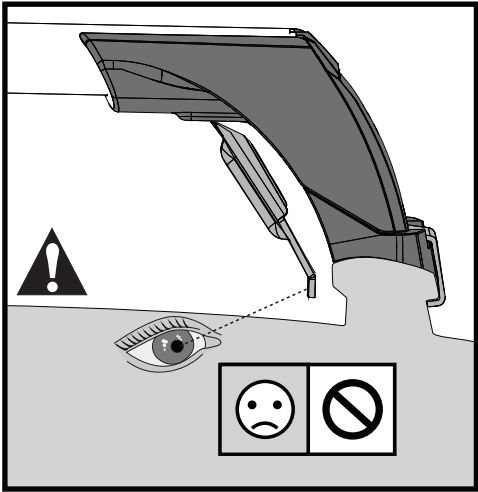

14

x4

15

2.5 Nm
(22 lb-in)

x4

16

2 Nm
(18 lb-in)

x4