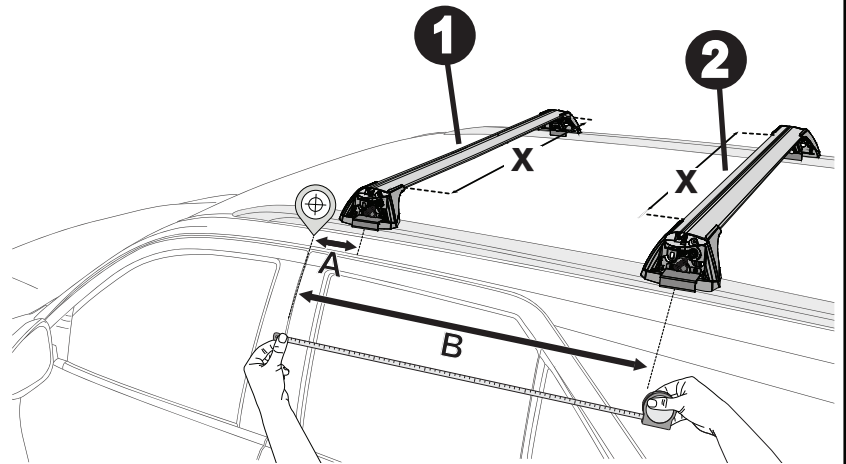

13

		1	2	A	B
Kia Sportage, 5dr SUV Oct 21+	AU, NZ	X = 855 mm (33 5/8")	X = 815 mm (32 1/8")	A = 10 mm (3/8")	B = 750 mm (29 1/2")
Kia Sportage, 5dr SUV 22+	EU	X = 855 mm (33 5/8")	X = 815 mm (32 1/8")	A = 10 mm (3/8")	B = 750 mm (29 1/2")