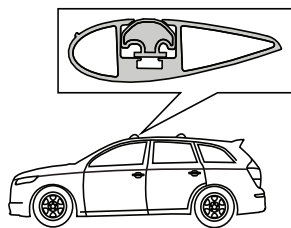

13

		1	2	A	B
Kia Sportage, 5dr SUV Oct 21+	AU, NZ	X = 855 mm (33 5/8")	X = 815 mm (32 1/8")	A = 10 mm (3/8")	B = 750 mm (29 1/2")
Kia Sportage, 5dr SUV 22+	EU	X = 855 mm (33 5/8")	X = 815 mm (32 1/8")	A = 10 mm (3/8")	B = 750 mm (29 1/2")