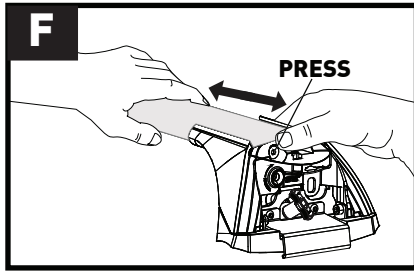

13

		1	2	A	B
Kia Sportage, 5dr SUV Oct 21+	AU, NZ	X = 855 mm (33 5/8")	X = 815 mm (32 1/8")	A = 10 mm (3/8")	B = 750 mm (29 1/2")
Kia Sportage, 5dr SUV 22+	EU	X = 855 mm (33 5/8")	X = 815 mm (32 1/8")	A = 10 mm (3/8")	B = 750 mm (29 1/2")