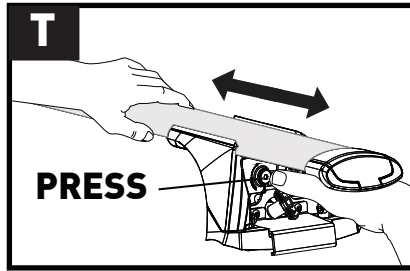

13

		1	2	A	B
Kia Sportage, 5dr SUV Oct 21+	AU, NZ	X = 855 mm (33 5/8")	X = 815 mm (32 1/8")	A = 10 mm (3/8")	B = 750 mm (29 1/2")
Kia Sportage, 5dr SUV 22+	EU	X = 855 mm (33 5/8")	X = 815 mm (32 1/8")	A = 10 mm (3/8")	B = 750 mm (29 1/2")