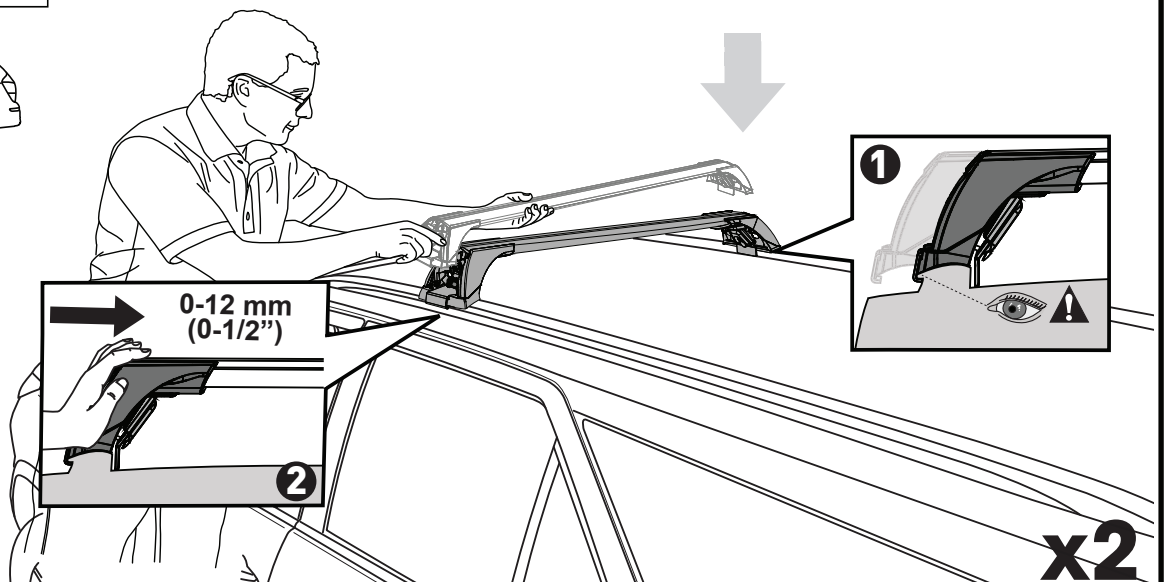

13

		1	2	A	B
Kia Sportage, 5dr SUV Oct 21+	AU, NZ	X = 855 mm (33 5/8")	X = 815 mm (32 1/8")	A = 10 mm (3/8")	B = 750 mm (29 1/2")
Kia Sportage, 5dr SUV 22+	EU	X = 855 mm (33 5/8")	X = 815 mm (32 1/8")	A = 10 mm (3/8")	B = 750 mm (29 1/2")