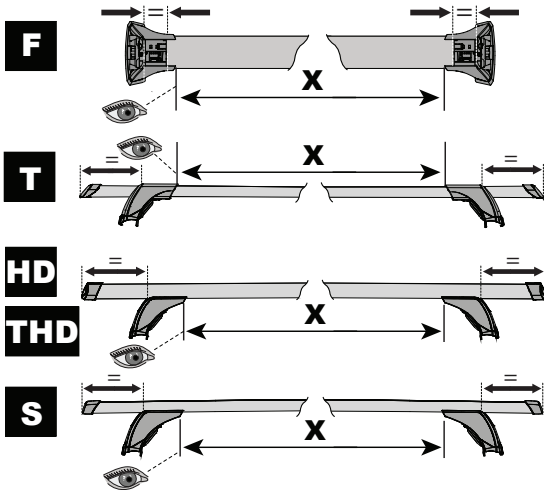

F **T** **THD** **HD**

F/T **P**

x10

x4

11

x4

12

x4

13

		1	2	A	B
Kia Sportage, 5dr SUV Oct 21+	AU, NZ	X = 855 mm (33 5/8")	X = 815 mm (32 1/8")	A = 10 mm (3/8")	B = 750 mm (29 1/2")
Kia Sportage, 5dr SUV 22+	EU	X = 855 mm (33 5/8")	X = 815 mm (32 1/8")	A = 10 mm (3/8")	B = 750 mm (29 1/2")

14

x4

15

2.5 Nm
(22 lb-in)

x4

16

2 Nm
(18 lb-in)

x4