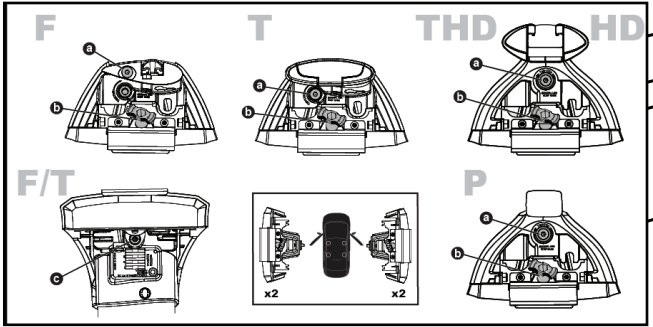

13

		1	2	A	B
Kia Sportage, 5dr SUV Oct 21+	AU, NZ	X = 855 mm (33 5/8")	X = 815 mm (32 1/8")	A = 10 mm (3/8")	B = 750 mm (29 1/2")
Kia Sportage, 5dr SUV 22+	EU	X = 855 mm (33 5/8")	X = 815 mm (32 1/8")	A = 10 mm (3/8")	B = 750 mm (29 1/2")

14

x4

15

2.5 Nm
(22 lb-in)

x4

16

2 Nm
(18 lb-in)

x4