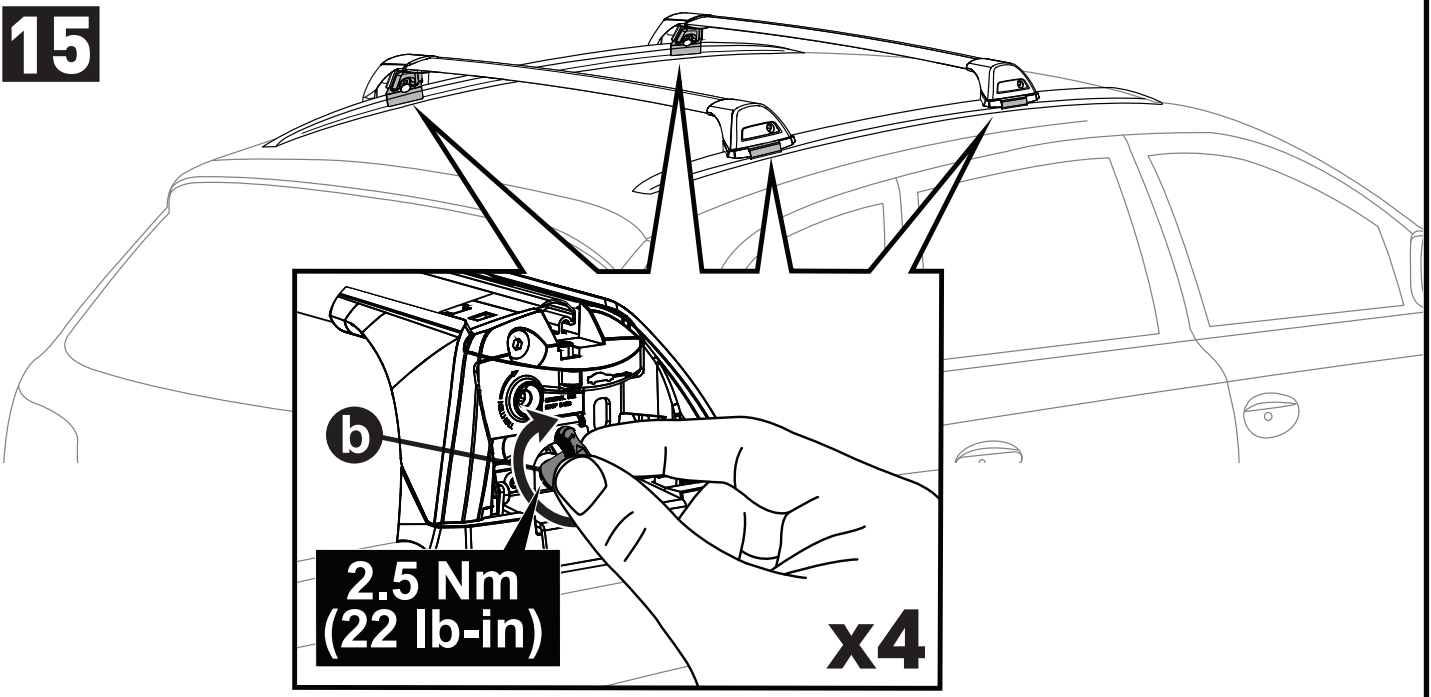

14

x4

15

2.5 Nm
(22 lb-in)

x4

16

2 Nm
(18 lb-in)

x4