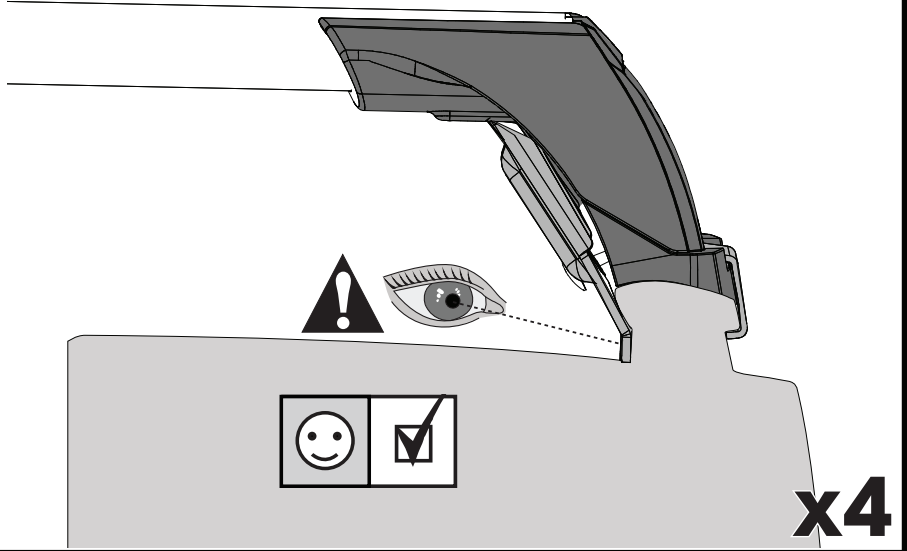

14

x4

15

2.5 Nm
(22 lb-in)

x4

16

2 Nm
(18 lb-in)

x4