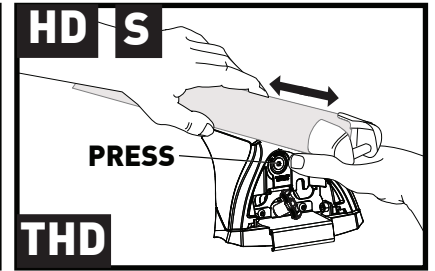

13

		1	2	A	B
Kia Sportage, 5dr SUV Oct 21+	AU, NZ	X = 855 mm (33 5/8")	X = 815 mm (32 1/8")	A = 10 mm (3/8")	B = 750 mm (29 1/2")
Kia Sportage, 5dr SUV 22+	EU	X = 855 mm (33 5/8")	X = 815 mm (32 1/8")	A = 10 mm (3/8")	B = 750 mm (29 1/2")