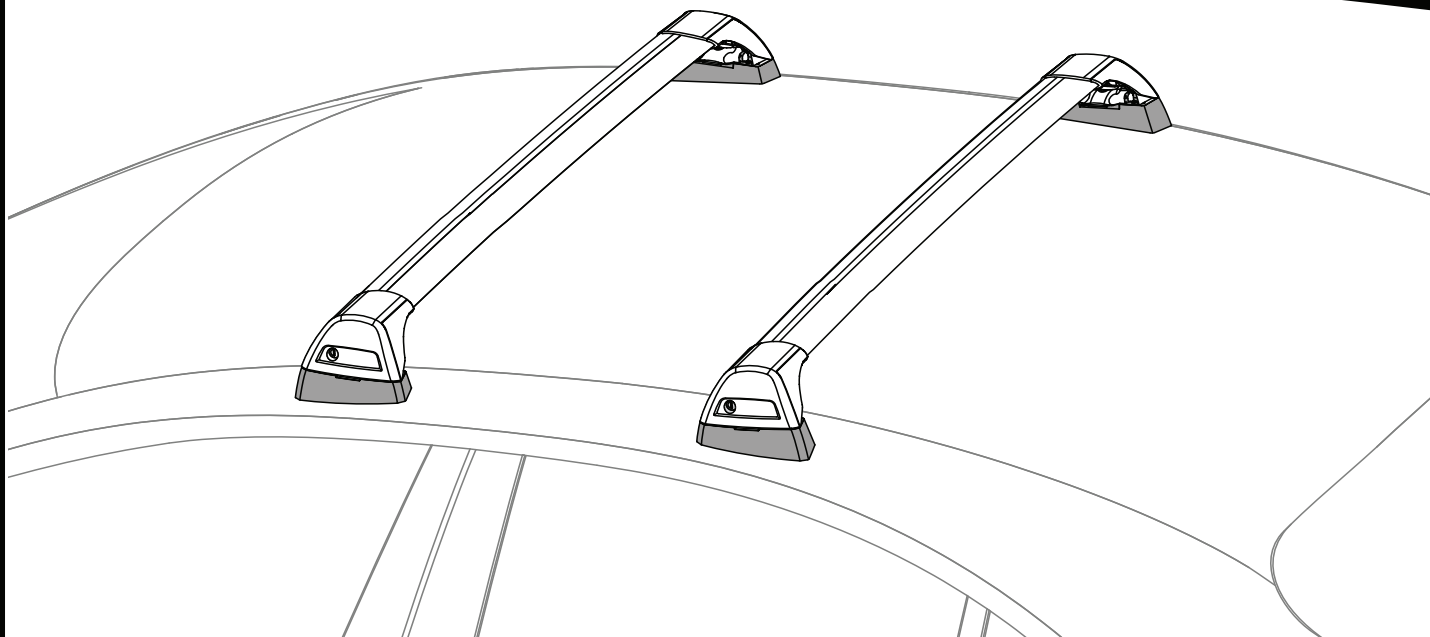

K618

Instructions

1. **EN** ALWAYS REFER TO OUR WEBSITE FOR THE LATEST VERSION OF INSTRUCTIONS.
2. **DE** BESUCHEN SIE IMMER UNSERE WEBSITES, UM DIE NEUESTE VERSION DER ANWEISUNGEN ZU ERHALTEN.
3. **ES** CONSULTE NUESTRAS PÁGINAS WEB PARA VER LA ÚLTIMA VERSIÓN DE LAS INSTRUCCIONES.
4. **FR** RÉFÉREZ VOUS TOUJOURS À NOS SITES INTERNET POUR CONSULTER LA DERNIÈRE VERSION DES INSTRUCTIONS.
5. **NO** DEN NYESTE VERSJONEN AV INSTRUKSJONENE ER ALLTID TILGJENGELIG PÅ VÅRE NETTSIDER.
6. **PT** CONSULTE SEMPRE OS NOSSOS WEBSITES PARA OBTER A MAIS RECENTE VERSÃO DAS INSTRUÇÕES.
7. **RU** АКТУАЛЬНАЯ ВЕРСИЯ ИНСТРУКЦИИ ДОСТУПНА НА НАШЕМ САЙТЕ.
8. **IT** FARE SEMPRE RIFERIMENTO AI NOSTRI SITI WEB PER L'ULTIMA VERSIONE DELLE ISTRUZIONI.
9. **PL** ZAWSZE SPRAWDZAJ NASZĄ STRONĘ INTERNETOWĄ, ABY UZYSKAĆ NAJNOWSZĄ WERSJĘ INSTRUKCJI.
10. **CS** NEJNOVĚJŠÍ VERZI POKYNŮ VŽDY NAJDETE NA NAŠÍ WEBOVÉ STRÁNCE.
11. **SK** POSLEDNÚ VERZIU POKYNOV VŽDY NÁJDETE NA NAŠICH WEBOVÝCH STRÁNKACH.
12. **NL** RAADPLEEG ALTIJD ONZE WEBSITES VOOR DE MEEST RECENTE VERSIE VAN DE INSTRUCTIES.
13. **SV** SE ALLTID VÅRA WEBBPLATSER FÖR DEN SENASTE VERSIONEN AV INSTRUKTIONERNA.
14. **DK** DEN NYESTE VERSION AF VEJLEDNINGERNE ER ALTID TILGÆNGELIG PÅ VORES HJEMMESIDER.
15. **UA** ОСТАННЯ ВЕРСІЯ ІНСТРУКЦІЇ ЗАВЖДИ ДОСТУПНА НА НАШОМУ САЙТІ.
16. **FI** KATSO AINA VERKKOSIVUSTOILTAMME UUSIN VERSIO OHJEISTA.