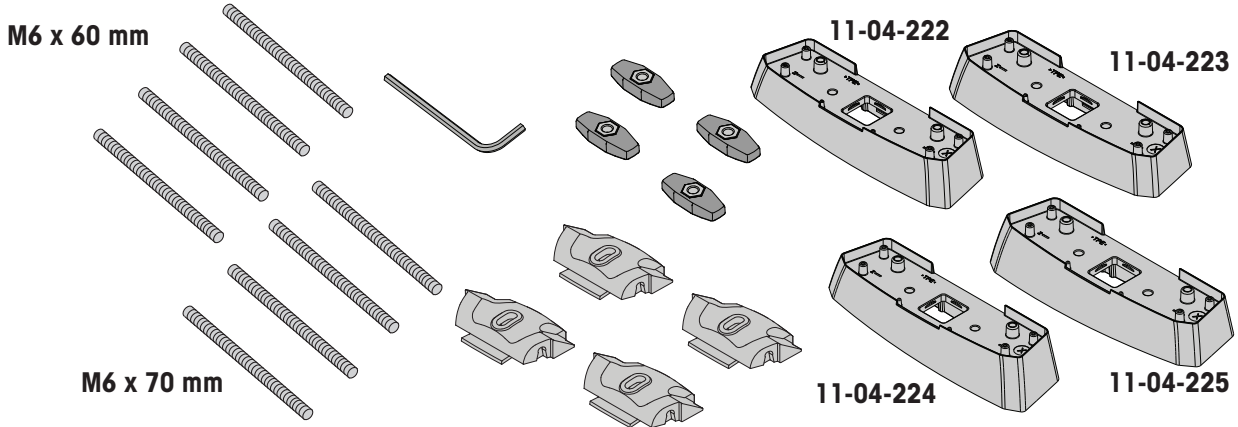

**CONTENTS • INHALT • CONTENIDO • CONTENU • INNHOLD • CONTEÚDO • СОДЕРЖАНИЕ • CONTENUTO
ZAWARTOŚĆ • OBSAH • OBSAH • INHOUD • INNEHÅLL • INDHOLD • ЗМІСТ • SISÄLLYS**