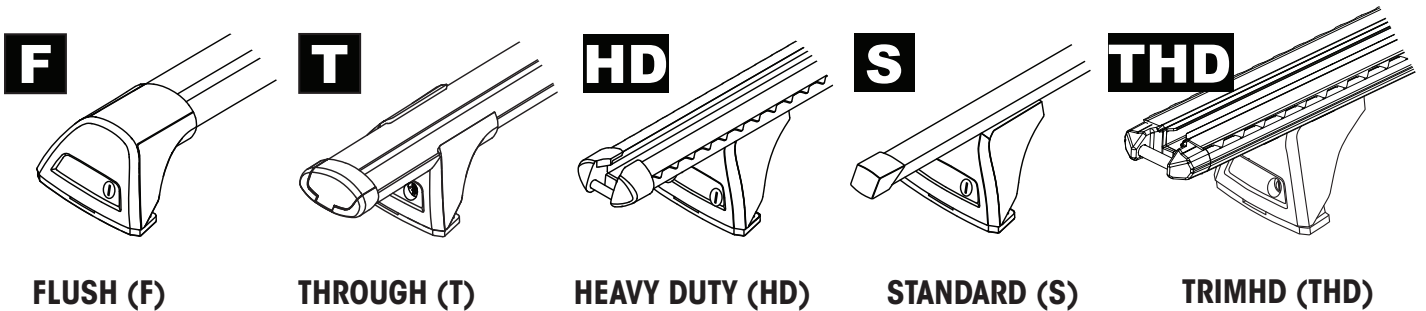

**COMPATIBLE WITH • KOMPATIBEL MIT • COMPATIBLE CON • COMPATIBLE AVEC • KOMPATIBEL MED
• COMPATÍVEL COM • СОВМЕСТИМ С • COMPATIBLE CON • KOMPATYBILNOŚĆ Z • KOMPATIBILNÍ S •
KOMPATIBILNÉ S • COMPATIBEL MET • KOMPATIBEL MED • KOMPATIBEL MED • СУМІСНИЙ З • YHTEENSOPIVA**