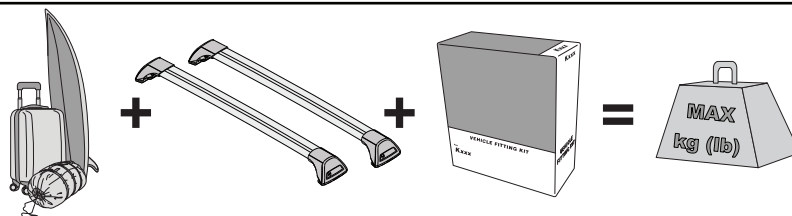

MAX kg (lb)

Fiat Panda, 5dr Hatch 03-11	AU, EU NZ		50 kg (110 lb)
Fiat Panda, 5dr Hatch 12+	EU		75 kg (165 lb)
Fiat Panda, 5dr Hatch 13+	AU		75 kg (165 lb)
Fiat Panda, 5dr Hatch 14+	NZ		75 kg (165 lb)
Fiat Stilo, 5dr Hatch 01-07	EU		75 kg (165 lb)