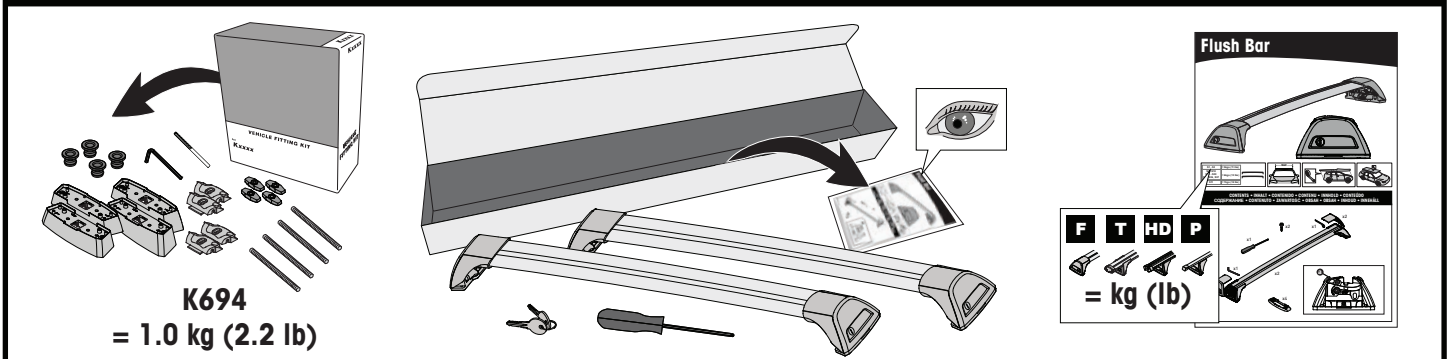

**ATTENTION • ACHTUNG • ATENCIÓN • ATTENTION • OPPMERKSOMHET • ATENÇÃO • ВНИМАНИЕ • ATTENZIONE
UWAGA • UPOZORNĚNÍ • UPOZORNENIE • LET OP • UPPMÄRKSAMHET • ОРМÆRKSOMHED • УВАГА • HUOMIO**