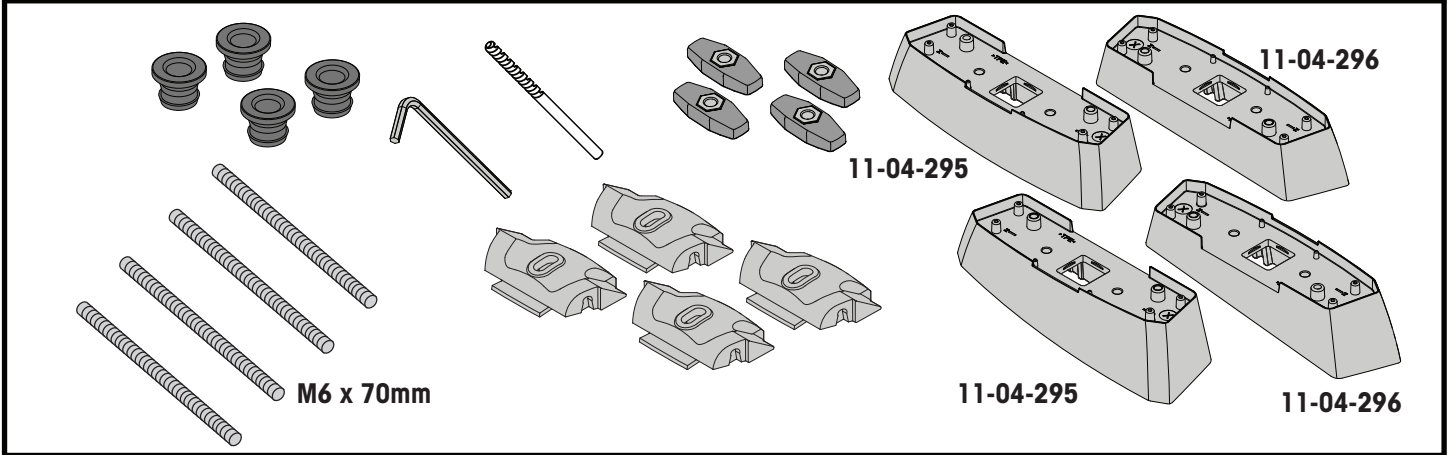

**CONTENTS • INHALT • CONTENIDO • CONTENU • INNHOLD • CONTEÚDO • СОДЕРЖАНИЕ • CONTENUTO
ZAWARTOŚĆ • OBSAH • OBSAH • INHOUD • INNEHÅLL • INDHOLD • ЗМІСТ • SISÄLLYS**