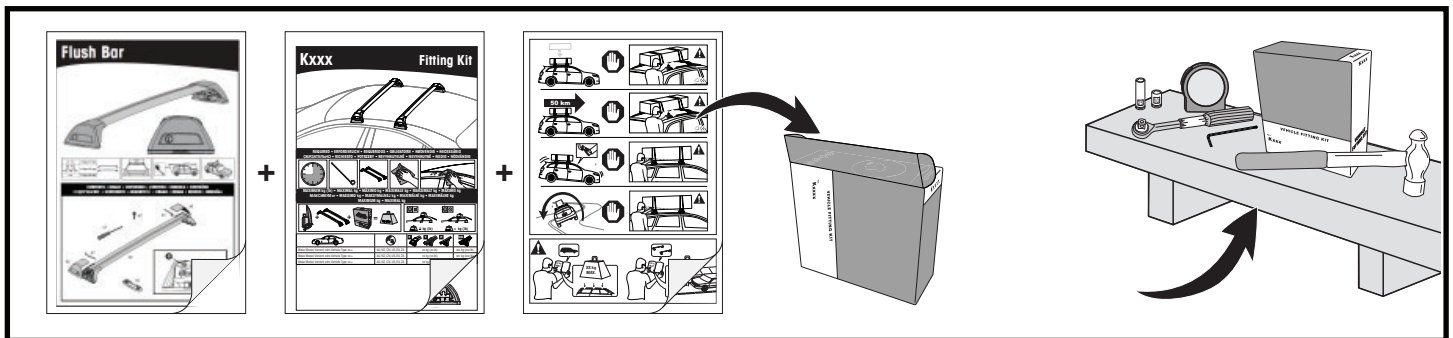

1. **EN** Please read safety and warranty booklet included with this product prior to use. For more information visit your local dealer.
2. **DE** Bitte lesen und beachten Sie die beiliegende Montageanleitung, Sicherheitshinweise und Garantiebedingungen bevor Sie das Produkt montieren/benutzen. Für weitere Informationen kontaktieren Sie bitte Ihren Händler.
3. **ES** Por favor, lea folleto de seguridad y garantía que se incluye con este producto antes de su uso. Para obtener más información, visite a su distribuidor local.
4. **FR** Veuillez lire attentivement le manuel de sécurité et de garantie avant utilisation. Pour plus d'informations, visitez votre concessionnaire local.
5. **NO** Vennligst les hefte om sikkerhet og garanti som er vedlagt dette produkt før det tas i bruk. For mer informasjon ta kontakt med din forhandler.
6. **PT** Por favor leia o manual de segurança e garantia incluído, antes de utilizar o produto. Para mais informações visite o seu revendedor local.
7. **RU** Пожалуйста, ознакомьтесь с инструкцией перед тем, как использовать товар. Для получения более подробной информации обратитесь к местному дилеру.
8. **IT** Si prega di leggere il libretto di sicurezza e garanzia incluso nel prodotto prima dell'uso. Per maggiori informazioni visita il rivenditore locale.
9. **PL** Proszę zapoznać się z warunkami gwarancji i bezpieczeństwa przed użyciem produktu. W celu uzyskania dodatkowych informacji proszę kontaktować się z najbliższym autoryzowanym punktem sprzedaży.
10. **CS** Před použitím si prosím přečtěte přiložené informace o bezpečnosti a záručních podmínkách. Pro více informací navštivte nejbližšího dealera.
11. **SK** Pred použitím si prosím prečítajte priložené informácie o bezpečnosti a záručných podmienkach. Pre viac informácií navštívte najbližšieho diera.
12. **NL** A.U.B. bijgesloten garantie- en veiligheidsinstructies grondig lezen voor gebruik van dit product. Voor meer informatie graag contact opnemen met uw dealer.
13. **SV** Var snäll och läs igenom säkerhets- och garantihäftet som medföljer produkten före användning. För mer information besök din lokala återförsäljare.
14. **DK** Læs venligst sikkerheds- og garantibogholderen, der følger med dette produkt, inden brug. For mere information besøg din lokale forhandler.
15. **UA** Будь ласка, ознайомтеся з брошурою безпеки та гарантії, включені до цього продукту перед використанням. Для отримання додаткової інформації відвідайте місцевого дилера.
16. **FI** Lue tämän tuotteen mukana toimitetut turvallisuus- ja takuu huoltopalvelut ennen käyttöä. Lisätietoja saat paikalliselta jälleenmyyjältä.