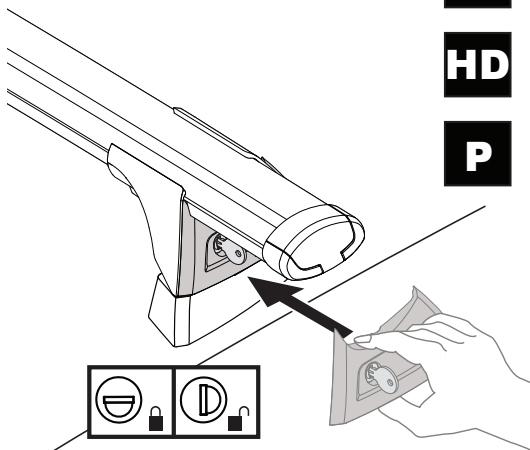

14

**2 Nm
(18 lb-in)**

a

x4

15

x4

16

T
HD
P

F

x4