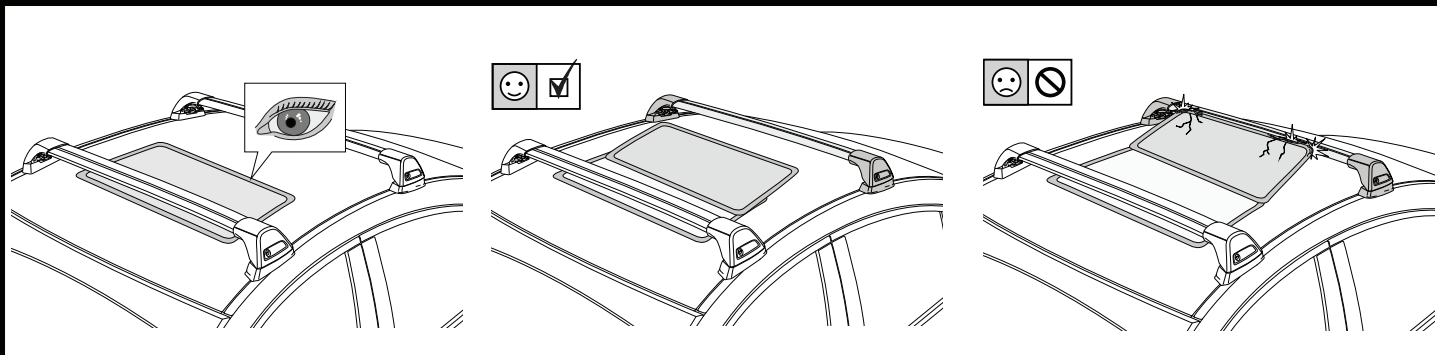

1

F

T

HD

P

x4

2

HD/P

F/T

F

T

HD

P

x10

a

x4