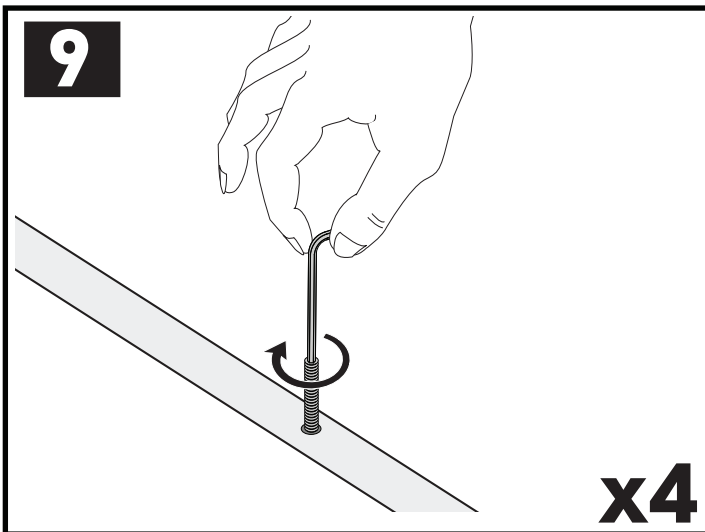

PLACEMENT • PLATZIERUNG • COLOCACIÓN • MONTAGE • PLASSERING • COLOCAÇÃO • РАЗМЕЩЕНИЕ • MONTAGGIO
 UMIESZCZENIE • UMÍSTĚNÍ • UMIESTNENIE • PLAATSING • PLACERING • PLACERING • РОЗМІЩЕННЯ • SIJOITTA

13

		1	2	A	B
Mazda 2, 5dr Hatch 15-Apr 17	AU, NZ	X = 815 mm (32 1/8")	X = 770 mm (30 3/8")	A = 225 mm (8 7/8")	B = 520 mm (20 1/2")
Mazda 2, 5dr Hatch 15-17	EU	X = 815 mm (32 1/8")	X = 770 mm (30 3/8")	A = 225 mm (8 7/8")	B = 520 mm (20 1/2")
Mazda 2, 5dr Hatch May 17-19	AU, NZ	X = 815 mm (32 1/8")	X = 770 mm (30 3/8")	A = 225 mm (8 7/8")	B = 520 mm (20 1/2")
Mazda 2, 5dr Hatch 17-19	EU, ZA	X = 815 mm (32 1/8")	X = 770 mm (30 3/8")	A = 225 mm (8 7/8")	B = 520 mm (20 1/2")
Mazda 2, 5dr Hatch 20+	AU, EU, NZ, ZA	X = 815 mm (32 1/8")	X = 770 mm (30 3/8")	A = 225 mm (8 7/8")	B = 520 mm (20 1/2")
Mazda 3, 4dr Sedan 14-16	AU, EU, NZ	X = 938 mm (36 7/8")	X = 890 mm (35")	A = 255 mm (10")	B = 435 mm (17 1/8")
Mazda 3, 4dr Sedan 16-Mar 19	AU, NZ	X = 938 mm (36 7/8")	X = 890 mm (35")	A = 255 mm (10")	B = 435 mm (17 1/8")
Mazda 3, 4dr Sedan 16-19	CN, EU, ZA	X = 938 mm (36 7/8")	X = 890 mm (35")	A = 255 mm (10")	B = 435 mm (17 1/8")
Mazda 3, 4dr Sedan Apr 19+	AU, NZ	X = 925 mm (36 3/8")	X = 845 mm (33 1/4")	A = 260 mm (10 1/4")	B = 465 mm (18 1/4")
Mazda 3, 4dr Sedan 19+	EU, ZA	X = 925 mm (36 3/8")	X = 845 mm (33 1/4")	A = 260 mm (10 1/4")	B = 465 mm (18 1/4")
Mazda 6, 4dr Sedan 12-18	EU, NZ	X = 945 mm (37 1/4")	X = 890 mm (35")	A = 235 mm (9 1/4")	B = 415 mm (16 3/8")
Mazda 6, 4dr Sedan 12-May 18	AU	X = 945 mm (37 1/4")	X = 890 mm (35")	A = 235 mm (9 1/4")	B = 415 mm (16 3/8")
Mazda 6, 4dr Sedan 18+	EU, NZ	X = 945 mm (37 1/4")	X = 890 mm (35")	A = 235 mm (9 1/4")	B = 415 mm (16 3/8")
Mazda 6, 4dr Sedan Jun 18+	AU	X = 945 mm (37 1/4")	X = 890 mm (35")	A = 235 mm (9 1/4")	B = 415 mm (16 3/8")
Mazda Axela, 4dr Sedan 14+	NZ	X = 938 mm (36 7/8")	X = 890 mm (35")	A = 255 mm (10")	B = 435 mm (17 1/8")
Mazda Demio, 5dr Hatch 15-17	NZ	X = 815 mm (32 1/8")	X = 770 mm (30 3/8")	A = 225 mm (8 7/8")	B = 520 mm (20 1/2")
Mazda Demio, 5dr Hatch 17+	NZ	X = 815 mm (32 1/8")	X = 770 mm (30 3/8")	A = 225 mm (8 7/8")	B = 520 mm (20 1/2")