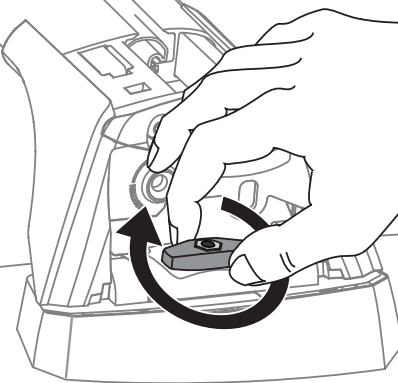

x4

15

x4

16

T
HD
P

F