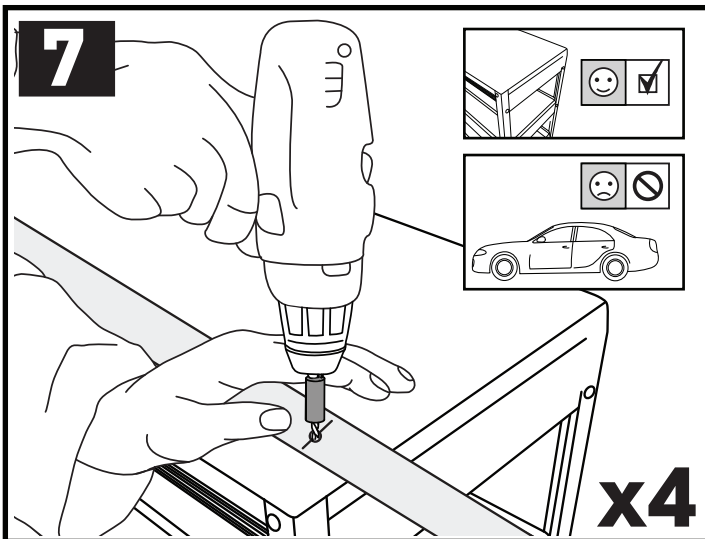

PLACEMENT • PLATZIERUNG • COLOCACIÓN • MONTAGE • PLASSERING • COLOCAÇÃO • РАЗМЕЩЕНИЕ • MONTAGGIO
 UMIESZCZENIE • UMÍSTĚNÍ • UMIESTNENIE • PLAATSING • PLACERING • PLACERING • РОЗМІЩЕННЯ • SIJOITTA

13

		1	2	A	B
Mazda 2, 5dr Hatch 15-Apr 17	AU, NZ	X = 815 mm (32 1/8")	X = 770 mm (30 3/8")	A = 225 mm (8 7/8")	B = 520 mm (20 1/2")
Mazda 2, 5dr Hatch 15-17	EU	X = 815 mm (32 1/8")	X = 770 mm (30 3/8")	A = 225 mm (8 7/8")	B = 520 mm (20 1/2")
Mazda 2, 5dr Hatch May 17-19	AU, NZ	X = 815 mm (32 1/8")	X = 770 mm (30 3/8")	A = 225 mm (8 7/8")	B = 520 mm (20 1/2")
Mazda 2, 5dr Hatch 17-19	EU, ZA	X = 815 mm (32 1/8")	X = 770 mm (30 3/8")	A = 225 mm (8 7/8")	B = 520 mm (20 1/2")
Mazda 2, 5dr Hatch 20+	AU, EU, NZ, ZA	X = 815 mm (32 1/8")	X = 770 mm (30 3/8")	A = 225 mm (8 7/8")	B = 520 mm (20 1/2")
Mazda 3, 4dr Sedan 14-16	AU, EU, NZ	X = 938 mm (36 7/8")	X = 890 mm (35")	A = 255 mm (10")	B = 435 mm (17 1/8")
Mazda 3, 4dr Sedan 16-Mar 19	AU, NZ	X = 938 mm (36 7/8")	X = 890 mm (35")	A = 255 mm (10")	B = 435 mm (17 1/8")
Mazda 3, 4dr Sedan 16-19	CN, EU, ZA	X = 938 mm (36 7/8")	X = 890 mm (35")	A = 255 mm (10")	B = 435 mm (17 1/8")
Mazda 3, 4dr Sedan Apr 19+	AU, NZ	X = 925 mm (36 3/8")	X = 845 mm (33 1/4")	A = 260 mm (10 1/4")	B = 465 mm (18 1/4")
Mazda 3, 4dr Sedan 19+	EU, ZA	X = 925 mm (36 3/8")	X = 845 mm (33 1/4")	A = 260 mm (10 1/4")	B = 465 mm (18 1/4")
Mazda 6, 4dr Sedan 12-18	EU, NZ	X = 945 mm (37 1/4")	X = 890 mm (35")	A = 235 mm (9 1/4")	B = 415 mm (16 3/8")
Mazda 6, 4dr Sedan 12-May 18	AU	X = 945 mm (37 1/4")	X = 890 mm (35")	A = 235 mm (9 1/4")	B = 415 mm (16 3/8")
Mazda 6, 4dr Sedan 18+	EU, NZ	X = 945 mm (37 1/4")	X = 890 mm (35")	A = 235 mm (9 1/4")	B = 415 mm (16 3/8")
Mazda 6, 4dr Sedan Jun 18+	AU	X = 945 mm (37 1/4")	X = 890 mm (35")	A = 235 mm (9 1/4")	B = 415 mm (16 3/8")
Mazda Axela, 4dr Sedan 14+	NZ	X = 938 mm (36 7/8")	X = 890 mm (35")	A = 255 mm (10")	B = 435 mm (17 1/8")
Mazda Demio, 5dr Hatch 15-17	NZ	X = 815 mm (32 1/8")	X = 770 mm (30 3/8")	A = 225 mm (8 7/8")	B = 520 mm (20 1/2")
Mazda Demio, 5dr Hatch 17+	NZ	X = 815 mm (32 1/8")	X = 770 mm (30 3/8")	A = 225 mm (8 7/8")	B = 520 mm (20 1/2")