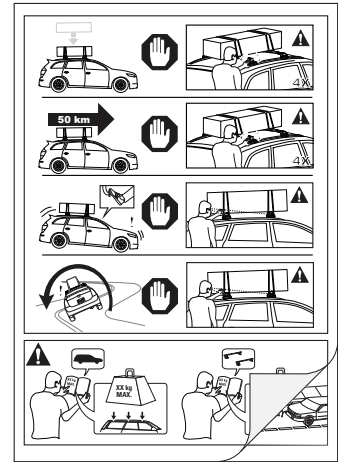

1. **EN** Please read safety and warranty booklet included with this product prior to use. For more information visit your local dealer.
2. **DE** Bitte lesen und beachten Sie die beiliegende Montageanleitung, Sicherheitshinweise und Garantiebedingungen bevor Sie das Produkt montieren/benutzen. Für weitere Informationen kontaktieren Sie bitte Ihren Händler.
3. **ES** Por favor, lea folleto de seguridad y garantía que se incluye con este producto antes de su uso. Para obtener más información, visite a su distribuidor local.
4. **FR** Veuillez lire attentivement le manuel de sécurité et de garantie avant utilisation. Pour plus d'informations, visitez votre concessionnaire local.
5. **NO** Vennligst les hefte om sikkerhet og garanti som er vedlagt dette produkt før det tas i bruk. For mer informasjon ta kontakt med din forhandler.
6. **PT** Por favor leia o manual de segurança e garantia incluído, antes de utilizar o produto. Para mais informações visite o seu revendedor local.
7. **RU** Пожалуйста, ознакомьтесь с инструкцией перед тем, как использовать товар. Для получения более подробной информации обратитесь к местному дилеру.
8. **IT** Si prega di leggere il libretto di sicurezza e garanzia incluso nel prodotto prima dell'uso. Per maggiori informazioni visita il rivenditore locale.
9. **PL** Proszę zapoznać się z warunkami gwarancji i bezpieczeństwa przed użyciem produktu. W celu uzyskania dodatkowych informacji proszę kontaktować się z najbliższym autoryzowanym punktem sprzedaży.
10. **CS** Před použitím si prosím přečtěte přiložené informace o bezpečnosti a záručních podmínkách. Pro více informací navštivte nejbližšího dealera.
11. **SK** Pred použitím si prosím prečítajte priložené informácie o bezpečnosti a záručných podmienkach. Pre viac informácií navštívte najbližšieho diera.
12. **NL** A.U.B. bijgesloten garantie- en veiligheidsinstructies grondig lezen voor gebruik van dit product. Voor meer informatie graag contact opnemen met uw dealer.
13. **SV** Var snäll och läs igenom säkerhets- och garantihäftet som medföljer produkten före användning. För mer information besök din lokala återförsäljare.
14. **DK** Læs venligst sikkerheds- og garantibogholderen, der følger med dette produkt, inden brug. For mere information besøg din lokale forhandler.
15. **UA** Будь ласка, ознайомтеся з брошурою безпеки та гарантії, включені до цього продукту перед використанням. Для отримання додаткової інформації відвідайте місцевого дилера.
16. **FI** Lue tämän tuotteen mukana toimitetut turvallisuus- ja takuu huoltopalvelut ennen käyttöä. Lisätietoja saat paikalliselta jälleenmyyjältä.