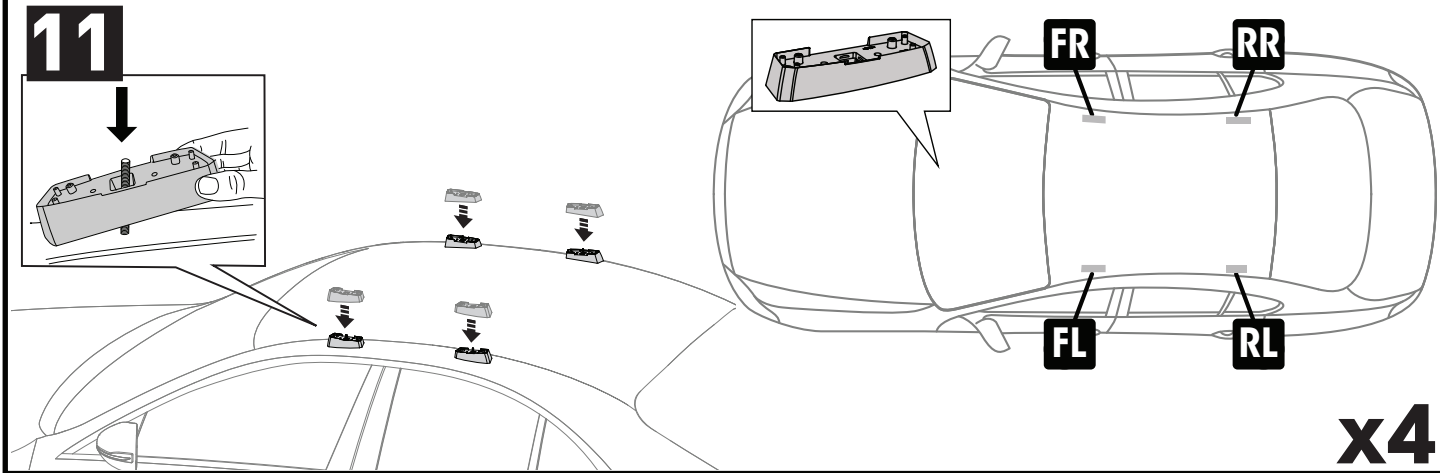

PLACEMENT • PLATZIERUNG • COLOCACIÓN • MONTAGE • PLASSERING • COLOCAÇÃO • РАЗМЕЩЕНИЕ • MONTAGGIO
 UMIESZCZENIE • UMÍSTĚNÍ • UMIESTNENIE • PLAATSING • PLACERING • PLACERING • РОЗМІЩЕННЯ • SIJOITTA

13

		1	2	A	B
Mazda 2, 5dr Hatch 15-Apr 17	AU, NZ	X = 815 mm (32 1/8")	X = 770 mm (30 3/8")	A = 225 mm (8 7/8")	B = 520 mm (20 1/2")
Mazda 2, 5dr Hatch 15-17	EU	X = 815 mm (32 1/8")	X = 770 mm (30 3/8")	A = 225 mm (8 7/8")	B = 520 mm (20 1/2")
Mazda 2, 5dr Hatch May 17-19	AU, NZ	X = 815 mm (32 1/8")	X = 770 mm (30 3/8")	A = 225 mm (8 7/8")	B = 520 mm (20 1/2")
Mazda 2, 5dr Hatch 17-19	EU, ZA	X = 815 mm (32 1/8")	X = 770 mm (30 3/8")	A = 225 mm (8 7/8")	B = 520 mm (20 1/2")
Mazda 2, 5dr Hatch 20+	AU, EU, NZ, ZA	X = 815 mm (32 1/8")	X = 770 mm (30 3/8")	A = 225 mm (8 7/8")	B = 520 mm (20 1/2")
Mazda 3, 4dr Sedan 14-16	AU, EU, NZ	X = 938 mm (36 7/8")	X = 890 mm (35")	A = 255 mm (10")	B = 435 mm (17 1/8")
Mazda 3, 4dr Sedan 16-Mar 19	AU, NZ	X = 938 mm (36 7/8")	X = 890 mm (35")	A = 255 mm (10")	B = 435 mm (17 1/8")
Mazda 3, 4dr Sedan 16-19	CN, EU, ZA	X = 938 mm (36 7/8")	X = 890 mm (35")	A = 255 mm (10")	B = 435 mm (17 1/8")
Mazda 3, 4dr Sedan Apr 19+	AU, NZ	X = 925 mm (36 3/8")	X = 845 mm (33 1/4")	A = 260 mm (10 1/4")	B = 465 mm (18 1/4")
Mazda 3, 4dr Sedan 19+	EU, ZA	X = 925 mm (36 3/8")	X = 845 mm (33 1/4")	A = 260 mm (10 1/4")	B = 465 mm (18 1/4")
Mazda 6, 4dr Sedan 12-18	EU, NZ	X = 945 mm (37 1/4")	X = 890 mm (35")	A = 235 mm (9 1/4")	B = 415 mm (16 3/8")
Mazda 6, 4dr Sedan 12-May 18	AU	X = 945 mm (37 1/4")	X = 890 mm (35")	A = 235 mm (9 1/4")	B = 415 mm (16 3/8")
Mazda 6, 4dr Sedan 18+	EU, NZ	X = 945 mm (37 1/4")	X = 890 mm (35")	A = 235 mm (9 1/4")	B = 415 mm (16 3/8")
Mazda 6, 4dr Sedan Jun 18+	AU	X = 945 mm (37 1/4")	X = 890 mm (35")	A = 235 mm (9 1/4")	B = 415 mm (16 3/8")
Mazda Axela, 4dr Sedan 14+	NZ	X = 938 mm (36 7/8")	X = 890 mm (35")	A = 255 mm (10")	B = 435 mm (17 1/8")
Mazda Demio, 5dr Hatch 15-17	NZ	X = 815 mm (32 1/8")	X = 770 mm (30 3/8")	A = 225 mm (8 7/8")	B = 520 mm (20 1/2")
Mazda Demio, 5dr Hatch 17+	NZ	X = 815 mm (32 1/8")	X = 770 mm (30 3/8")	A = 225 mm (8 7/8")	B = 520 mm (20 1/2")