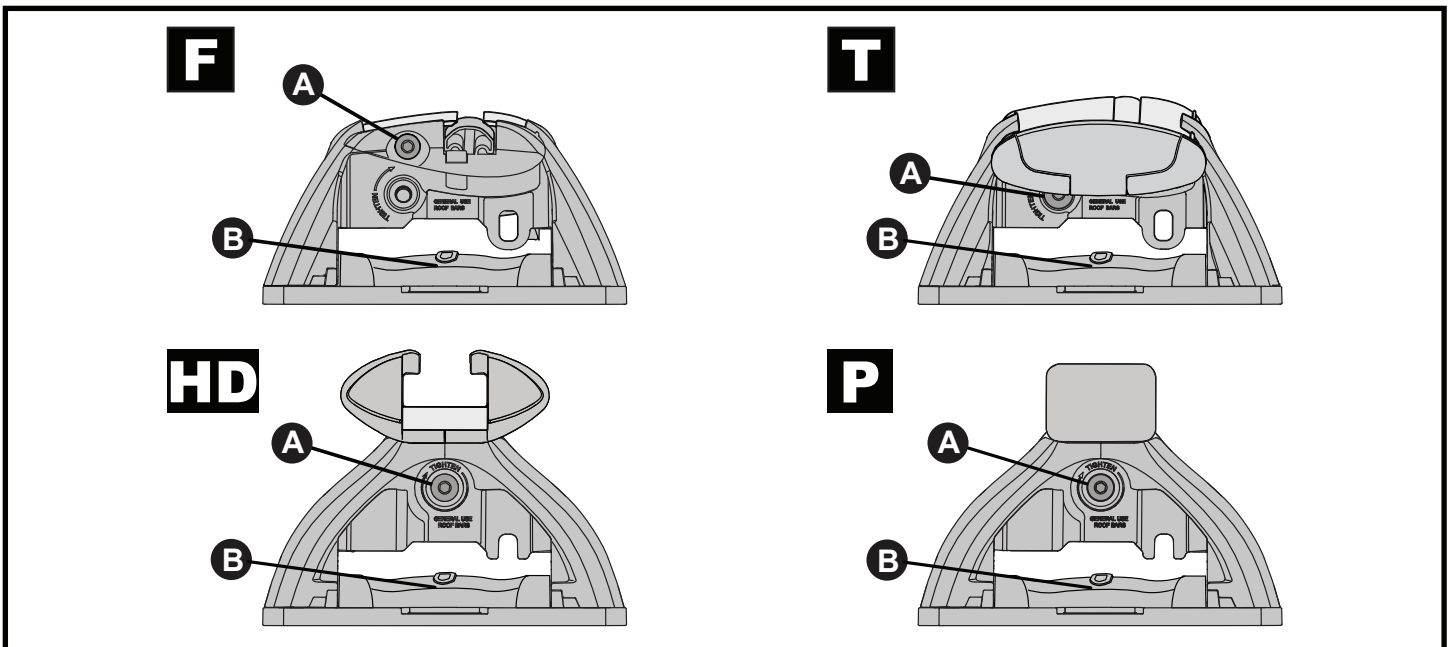

**ATTENTION • ACHTUNG • ATENCIÓN • ATTENTION • OPPMERKSOMHET • ATENÇÃO • ВНИМАНИЕ • ATTENZIONE
UWAGA • UPOZORNĚNÍ • UPOZORNENIE • LET OP • UPPMÄRKSAMHET • ОРМÆRKSOMHED • УВАГА • HUOMIO**