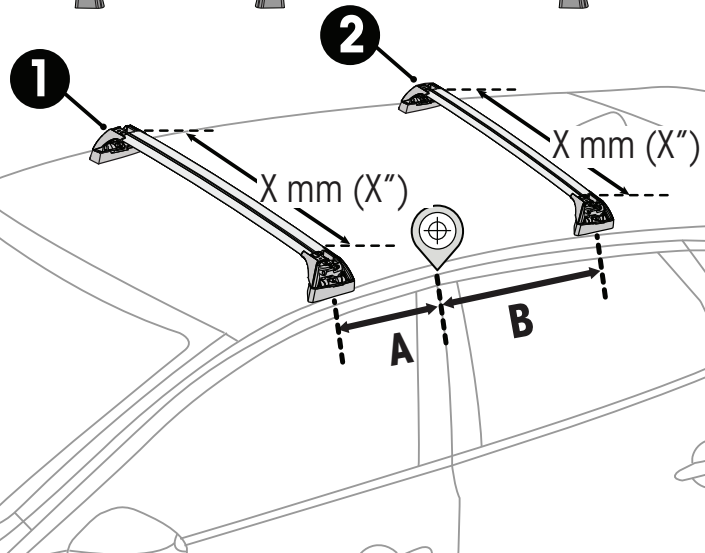

PLACEMENT • PLATZIERUNG • COLOCACIÓN • MONTAGE • PLASSERING • COLOCAÇÃO • РАЗМЕЩЕНИЕ • MONTAGGIO
 UMIESZCZENIE • UMÍSTĚNÍ • UMIESTNENIE • PLAATSING • PLACERING • PLACERING • РОЗМІЩЕННЯ • SIJOITTA

13

		1	2	A	B
Mazda 2, 5dr Hatch 15-Apr 17	AU, NZ	X = 815 mm (32 1/8")	X = 770 mm (30 3/8")	A = 225 mm (8 7/8")	B = 520 mm (20 1/2")
Mazda 2, 5dr Hatch 15-17	EU	X = 815 mm (32 1/8")	X = 770 mm (30 3/8")	A = 225 mm (8 7/8")	B = 520 mm (20 1/2")
Mazda 2, 5dr Hatch May 17-19	AU, NZ	X = 815 mm (32 1/8")	X = 770 mm (30 3/8")	A = 225 mm (8 7/8")	B = 520 mm (20 1/2")
Mazda 2, 5dr Hatch 17-19	EU, ZA	X = 815 mm (32 1/8")	X = 770 mm (30 3/8")	A = 225 mm (8 7/8")	B = 520 mm (20 1/2")
Mazda 2, 5dr Hatch 20+	AU, EU, NZ, ZA	X = 815 mm (32 1/8")	X = 770 mm (30 3/8")	A = 225 mm (8 7/8")	B = 520 mm (20 1/2")
Mazda 3, 4dr Sedan 14-16	AU, EU, NZ	X = 938 mm (36 7/8")	X = 890 mm (35")	A = 255 mm (10")	B = 435 mm (17 1/8")
Mazda 3, 4dr Sedan 16-Mar 19	AU, NZ	X = 938 mm (36 7/8")	X = 890 mm (35")	A = 255 mm (10")	B = 435 mm (17 1/8")
Mazda 3, 4dr Sedan 16-19	CN, EU, ZA	X = 938 mm (36 7/8")	X = 890 mm (35")	A = 255 mm (10")	B = 435 mm (17 1/8")
Mazda 3, 4dr Sedan Apr 19+	AU, NZ	X = 925 mm (36 3/8")	X = 845 mm (33 1/4")	A = 260 mm (10 1/4")	B = 465 mm (18 1/4")
Mazda 3, 4dr Sedan 19+	EU, ZA	X = 925 mm (36 3/8")	X = 845 mm (33 1/4")	A = 260 mm (10 1/4")	B = 465 mm (18 1/4")
Mazda 6, 4dr Sedan 12-18	EU, NZ	X = 945 mm (37 1/4")	X = 890 mm (35")	A = 235 mm (9 1/4")	B = 415 mm (16 3/8")
Mazda 6, 4dr Sedan 12-May 18	AU	X = 945 mm (37 1/4")	X = 890 mm (35")	A = 235 mm (9 1/4")	B = 415 mm (16 3/8")
Mazda 6, 4dr Sedan 18+	EU, NZ	X = 945 mm (37 1/4")	X = 890 mm (35")	A = 235 mm (9 1/4")	B = 415 mm (16 3/8")
Mazda 6, 4dr Sedan Jun 18+	AU	X = 945 mm (37 1/4")	X = 890 mm (35")	A = 235 mm (9 1/4")	B = 415 mm (16 3/8")
Mazda Axela, 4dr Sedan 14+	NZ	X = 938 mm (36 7/8")	X = 890 mm (35")	A = 255 mm (10")	B = 435 mm (17 1/8")
Mazda Demio, 5dr Hatch 15-17	NZ	X = 815 mm (32 1/8")	X = 770 mm (30 3/8")	A = 225 mm (8 7/8")	B = 520 mm (20 1/2")
Mazda Demio, 5dr Hatch 17+	NZ	X = 815 mm (32 1/8")	X = 770 mm (30 3/8")	A = 225 mm (8 7/8")	B = 520 mm (20 1/2")