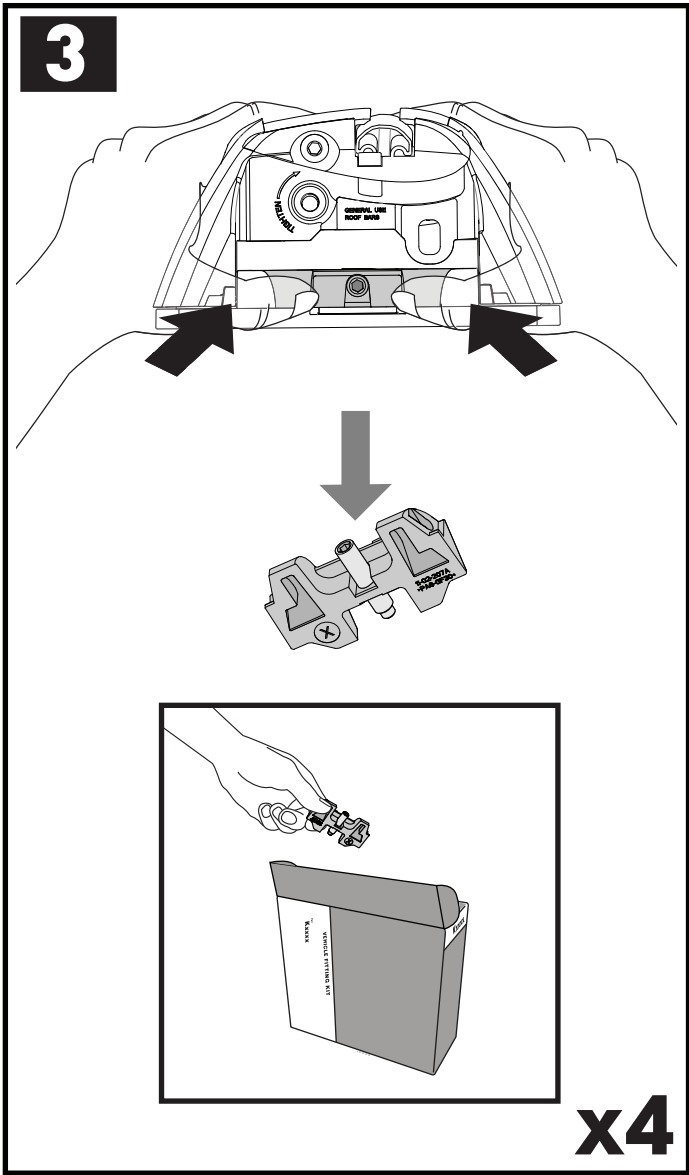

PLACEMENT • PLATZIERUNG • COLOCACIÓN • MONTAGE • PLASSERING • COLOCAÇÃO • РАЗМЕЩЕНИЕ • MONTAGGIO
 UMIESZCZENIE • UMÍSTĚNÍ • UMIESTNENIE • PLAATSING • PLACERING • PLACERING • РОЗМІЩЕННЯ • SIJOITTA

13

		1	2	A	B
Mazda 2, 5dr Hatch 15-Apr 17	AU, NZ	X = 815 mm (32 1/8")	X = 770 mm (30 3/8")	A = 225 mm (8 7/8")	B = 520 mm (20 1/2")
Mazda 2, 5dr Hatch 15-17	EU	X = 815 mm (32 1/8")	X = 770 mm (30 3/8")	A = 225 mm (8 7/8")	B = 520 mm (20 1/2")
Mazda 2, 5dr Hatch May 17-19	AU, NZ	X = 815 mm (32 1/8")	X = 770 mm (30 3/8")	A = 225 mm (8 7/8")	B = 520 mm (20 1/2")
Mazda 2, 5dr Hatch 17-19	EU, ZA	X = 815 mm (32 1/8")	X = 770 mm (30 3/8")	A = 225 mm (8 7/8")	B = 520 mm (20 1/2")
Mazda 2, 5dr Hatch 20+	AU, EU, NZ, ZA	X = 815 mm (32 1/8")	X = 770 mm (30 3/8")	A = 225 mm (8 7/8")	B = 520 mm (20 1/2")
Mazda 3, 4dr Sedan 14-16	AU, EU, NZ	X = 938 mm (36 7/8")	X = 890 mm (35")	A = 255 mm (10")	B = 435 mm (17 1/8")
Mazda 3, 4dr Sedan 16-Mar 19	AU, NZ	X = 938 mm (36 7/8")	X = 890 mm (35")	A = 255 mm (10")	B = 435 mm (17 1/8")
Mazda 3, 4dr Sedan 16-19	CN, EU, ZA	X = 938 mm (36 7/8")	X = 890 mm (35")	A = 255 mm (10")	B = 435 mm (17 1/8")
Mazda 3, 4dr Sedan Apr 19+	AU, NZ	X = 925 mm (36 3/8")	X = 845 mm (33 1/4")	A = 260 mm (10 1/4")	B = 465 mm (18 1/4")
Mazda 3, 4dr Sedan 19+	EU, ZA	X = 925 mm (36 3/8")	X = 845 mm (33 1/4")	A = 260 mm (10 1/4")	B = 465 mm (18 1/4")
Mazda 6, 4dr Sedan 12-18	EU, NZ	X = 945 mm (37 1/4")	X = 890 mm (35")	A = 235 mm (9 1/4")	B = 415 mm (16 3/8")
Mazda 6, 4dr Sedan 12-May 18	AU	X = 945 mm (37 1/4")	X = 890 mm (35")	A = 235 mm (9 1/4")	B = 415 mm (16 3/8")
Mazda 6, 4dr Sedan 18+	EU, NZ	X = 945 mm (37 1/4")	X = 890 mm (35")	A = 235 mm (9 1/4")	B = 415 mm (16 3/8")
Mazda 6, 4dr Sedan Jun 18+	AU	X = 945 mm (37 1/4")	X = 890 mm (35")	A = 235 mm (9 1/4")	B = 415 mm (16 3/8")
Mazda Axela, 4dr Sedan 14+	NZ	X = 938 mm (36 7/8")	X = 890 mm (35")	A = 255 mm (10")	B = 435 mm (17 1/8")
Mazda Demio, 5dr Hatch 15-17	NZ	X = 815 mm (32 1/8")	X = 770 mm (30 3/8")	A = 225 mm (8 7/8")	B = 520 mm (20 1/2")
Mazda Demio, 5dr Hatch 17+	NZ	X = 815 mm (32 1/8")	X = 770 mm (30 3/8")	A = 225 mm (8 7/8")	B = 520 mm (20 1/2")