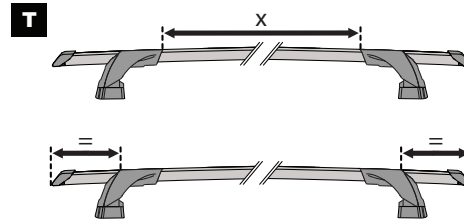

PLACEMENT • PLATZIERUNG • COLOCACIÓN • MONTAGE • PLASSERING • COLOCAÇÃO • РАЗМЕЩЕНИЕ • MONTAGGIO
 UMIESZCZENIE • UMÍSTĚNÍ • UMIESTNENIE • PLAATSING • PLACERING • PLACERING • РОЗМІЩЕННЯ • SIJOITTA

13

		1	2	A	B
Mazda 2, 5dr Hatch 15-Apr 17	AU, NZ	X = 815 mm (32 1/8")	X = 770 mm (30 3/8")	A = 225 mm (8 7/8")	B = 520 mm (20 1/2")
Mazda 2, 5dr Hatch 15-17	EU	X = 815 mm (32 1/8")	X = 770 mm (30 3/8")	A = 225 mm (8 7/8")	B = 520 mm (20 1/2")
Mazda 2, 5dr Hatch May 17-19	AU, NZ	X = 815 mm (32 1/8")	X = 770 mm (30 3/8")	A = 225 mm (8 7/8")	B = 520 mm (20 1/2")
Mazda 2, 5dr Hatch 17-19	EU, ZA	X = 815 mm (32 1/8")	X = 770 mm (30 3/8")	A = 225 mm (8 7/8")	B = 520 mm (20 1/2")
Mazda 2, 5dr Hatch 20+	AU, EU, NZ, ZA	X = 815 mm (32 1/8")	X = 770 mm (30 3/8")	A = 225 mm (8 7/8")	B = 520 mm (20 1/2")
Mazda 3, 4dr Sedan 14-16	AU, EU, NZ	X = 938 mm (36 7/8")	X = 890 mm (35")	A = 255 mm (10")	B = 435 mm (17 1/8")
Mazda 3, 4dr Sedan 16-Mar 19	AU, NZ	X = 938 mm (36 7/8")	X = 890 mm (35")	A = 255 mm (10")	B = 435 mm (17 1/8")
Mazda 3, 4dr Sedan 16-19	CN, EU, ZA	X = 938 mm (36 7/8")	X = 890 mm (35")	A = 255 mm (10")	B = 435 mm (17 1/8")
Mazda 3, 4dr Sedan Apr 19+	AU, NZ	X = 925 mm (36 3/8")	X = 845 mm (33 1/4")	A = 260 mm (10 1/4")	B = 465 mm (18 1/4")
Mazda 3, 4dr Sedan 19+	EU, ZA	X = 925 mm (36 3/8")	X = 845 mm (33 1/4")	A = 260 mm (10 1/4")	B = 465 mm (18 1/4")
Mazda 6, 4dr Sedan 12-18	EU, NZ	X = 945 mm (37 1/4")	X = 890 mm (35")	A = 235 mm (9 1/4")	B = 415 mm (16 3/8")
Mazda 6, 4dr Sedan 12-May 18	AU	X = 945 mm (37 1/4")	X = 890 mm (35")	A = 235 mm (9 1/4")	B = 415 mm (16 3/8")
Mazda 6, 4dr Sedan 18+	EU, NZ	X = 945 mm (37 1/4")	X = 890 mm (35")	A = 235 mm (9 1/4")	B = 415 mm (16 3/8")
Mazda 6, 4dr Sedan Jun 18+	AU	X = 945 mm (37 1/4")	X = 890 mm (35")	A = 235 mm (9 1/4")	B = 415 mm (16 3/8")
Mazda Axela, 4dr Sedan 14+	NZ	X = 938 mm (36 7/8")	X = 890 mm (35")	A = 255 mm (10")	B = 435 mm (17 1/8")
Mazda Demio, 5dr Hatch 15-17	NZ	X = 815 mm (32 1/8")	X = 770 mm (30 3/8")	A = 225 mm (8 7/8")	B = 520 mm (20 1/2")
Mazda Demio, 5dr Hatch 17+	NZ	X = 815 mm (32 1/8")	X = 770 mm (30 3/8")	A = 225 mm (8 7/8")	B = 520 mm (20 1/2")