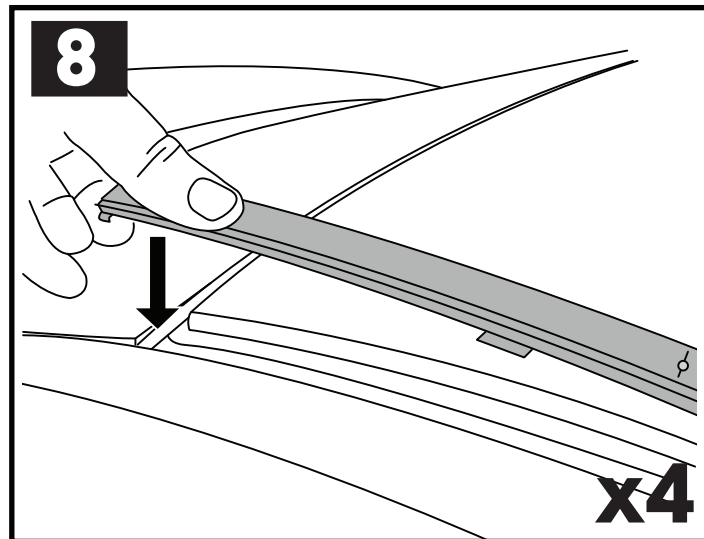

PLACEMENT • PLATZIERUNG • COLOCACIÓN • MONTAGE • PLASSERING • COLOCAÇÃO • РАЗМЕЩЕНИЕ • MONTAGGIO
 UMIESZCZENIE • UMÍSTĚNÍ • UMIESTNENIE • PLAATSING • PLACERING • PLACERING • РОЗМІЩЕННЯ • SIJOITTA

13

		1	2	A	B
Mazda 2, 5dr Hatch 15-Apr 17	AU, NZ	X = 815 mm (32 1/8")	X = 770 mm (30 3/8")	A = 225 mm (8 7/8")	B = 520 mm (20 1/2")
Mazda 2, 5dr Hatch 15-17	EU	X = 815 mm (32 1/8")	X = 770 mm (30 3/8")	A = 225 mm (8 7/8")	B = 520 mm (20 1/2")
Mazda 2, 5dr Hatch May 17-19	AU, NZ	X = 815 mm (32 1/8")	X = 770 mm (30 3/8")	A = 225 mm (8 7/8")	B = 520 mm (20 1/2")
Mazda 2, 5dr Hatch 17-19	EU, ZA	X = 815 mm (32 1/8")	X = 770 mm (30 3/8")	A = 225 mm (8 7/8")	B = 520 mm (20 1/2")
Mazda 2, 5dr Hatch 20+	AU, EU, NZ, ZA	X = 815 mm (32 1/8")	X = 770 mm (30 3/8")	A = 225 mm (8 7/8")	B = 520 mm (20 1/2")
Mazda 3, 4dr Sedan 14-16	AU, EU, NZ	X = 938 mm (36 7/8")	X = 890 mm (35")	A = 255 mm (10")	B = 435 mm (17 1/8")
Mazda 3, 4dr Sedan 16-Mar 19	AU, NZ	X = 938 mm (36 7/8")	X = 890 mm (35")	A = 255 mm (10")	B = 435 mm (17 1/8")
Mazda 3, 4dr Sedan 16-19	CN, EU, ZA	X = 938 mm (36 7/8")	X = 890 mm (35")	A = 255 mm (10")	B = 435 mm (17 1/8")
Mazda 3, 4dr Sedan Apr 19+	AU, NZ	X = 925 mm (36 3/8")	X = 845 mm (33 1/4")	A = 260 mm (10 1/4")	B = 465 mm (18 1/4")
Mazda 3, 4dr Sedan 19+	EU, ZA	X = 925 mm (36 3/8")	X = 845 mm (33 1/4")	A = 260 mm (10 1/4")	B = 465 mm (18 1/4")
Mazda 6, 4dr Sedan 12-18	EU, NZ	X = 945 mm (37 1/4")	X = 890 mm (35")	A = 235 mm (9 1/4")	B = 415 mm (16 3/8")
Mazda 6, 4dr Sedan 12-May 18	AU	X = 945 mm (37 1/4")	X = 890 mm (35")	A = 235 mm (9 1/4")	B = 415 mm (16 3/8")
Mazda 6, 4dr Sedan 18+	EU, NZ	X = 945 mm (37 1/4")	X = 890 mm (35")	A = 235 mm (9 1/4")	B = 415 mm (16 3/8")
Mazda 6, 4dr Sedan Jun 18+	AU	X = 945 mm (37 1/4")	X = 890 mm (35")	A = 235 mm (9 1/4")	B = 415 mm (16 3/8")
Mazda Axela, 4dr Sedan 14+	NZ	X = 938 mm (36 7/8")	X = 890 mm (35")	A = 255 mm (10")	B = 435 mm (17 1/8")
Mazda Demio, 5dr Hatch 15-17	NZ	X = 815 mm (32 1/8")	X = 770 mm (30 3/8")	A = 225 mm (8 7/8")	B = 520 mm (20 1/2")
Mazda Demio, 5dr Hatch 17+	NZ	X = 815 mm (32 1/8")	X = 770 mm (30 3/8")	A = 225 mm (8 7/8")	B = 520 mm (20 1/2")