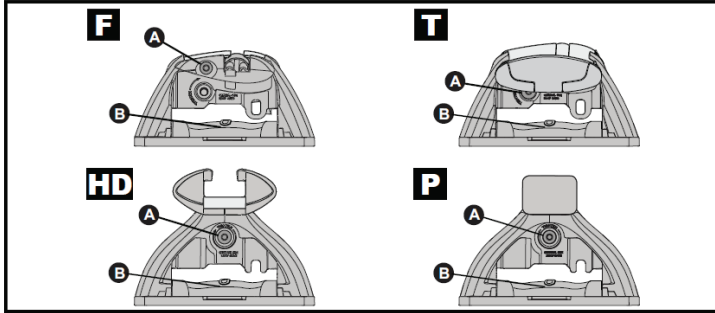

14

**2 Nm
(18 lb-in)**

a