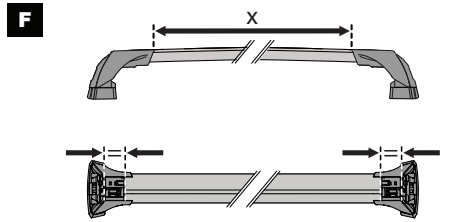

PLACEMENT • PLATZIERUNG • COLOCACIÓN • MONTAGE • PLASSERING • COLOCAÇÃO • РАЗМЕЩЕНИЕ • MONTAGGIO
 UMIESZCZENIE • UMÍSTĚNÍ • UMIESTNENIE • PLAATSING • PLACERING • PLACERING • РОЗМІЩЕННЯ • SIJOITTA

13

		1	2	A	B
Mazda 2, 5dr Hatch 15-Apr 17	AU, NZ	X = 815 mm (32 1/8")	X = 770 mm (30 3/8")	A = 225 mm (8 7/8")	B = 520 mm (20 1/2")
Mazda 2, 5dr Hatch 15-17	EU	X = 815 mm (32 1/8")	X = 770 mm (30 3/8")	A = 225 mm (8 7/8")	B = 520 mm (20 1/2")
Mazda 2, 5dr Hatch May 17-19	AU, NZ	X = 815 mm (32 1/8")	X = 770 mm (30 3/8")	A = 225 mm (8 7/8")	B = 520 mm (20 1/2")
Mazda 2, 5dr Hatch 17-19	EU, ZA	X = 815 mm (32 1/8")	X = 770 mm (30 3/8")	A = 225 mm (8 7/8")	B = 520 mm (20 1/2")
Mazda 2, 5dr Hatch 20+	AU, EU, NZ, ZA	X = 815 mm (32 1/8")	X = 770 mm (30 3/8")	A = 225 mm (8 7/8")	B = 520 mm (20 1/2")
Mazda 3, 4dr Sedan 14-16	AU, EU, NZ	X = 938 mm (36 7/8")	X = 890 mm (35")	A = 255 mm (10")	B = 435 mm (17 1/8")
Mazda 3, 4dr Sedan 16-Mar 19	AU, NZ	X = 938 mm (36 7/8")	X = 890 mm (35")	A = 255 mm (10")	B = 435 mm (17 1/8")
Mazda 3, 4dr Sedan 16-19	CN, EU, ZA	X = 938 mm (36 7/8")	X = 890 mm (35")	A = 255 mm (10")	B = 435 mm (17 1/8")
Mazda 3, 4dr Sedan Apr 19+	AU, NZ	X = 925 mm (36 3/8")	X = 845 mm (33 1/4")	A = 260 mm (10 1/4")	B = 465 mm (18 1/4")
Mazda 3, 4dr Sedan 19+	EU, ZA	X = 925 mm (36 3/8")	X = 845 mm (33 1/4")	A = 260 mm (10 1/4")	B = 465 mm (18 1/4")
Mazda 6, 4dr Sedan 12-18	EU, NZ	X = 945 mm (37 1/4")	X = 890 mm (35")	A = 235 mm (9 1/4")	B = 415 mm (16 3/8")
Mazda 6, 4dr Sedan 12-May 18	AU	X = 945 mm (37 1/4")	X = 890 mm (35")	A = 235 mm (9 1/4")	B = 415 mm (16 3/8")
Mazda 6, 4dr Sedan 18+	EU, NZ	X = 945 mm (37 1/4")	X = 890 mm (35")	A = 235 mm (9 1/4")	B = 415 mm (16 3/8")
Mazda 6, 4dr Sedan Jun 18+	AU	X = 945 mm (37 1/4")	X = 890 mm (35")	A = 235 mm (9 1/4")	B = 415 mm (16 3/8")
Mazda Axela, 4dr Sedan 14+	NZ	X = 938 mm (36 7/8")	X = 890 mm (35")	A = 255 mm (10")	B = 435 mm (17 1/8")
Mazda Demio, 5dr Hatch 15-17	NZ	X = 815 mm (32 1/8")	X = 770 mm (30 3/8")	A = 225 mm (8 7/8")	B = 520 mm (20 1/2")
Mazda Demio, 5dr Hatch 17+	NZ	X = 815 mm (32 1/8")	X = 770 mm (30 3/8")	A = 225 mm (8 7/8")	B = 520 mm (20 1/2")