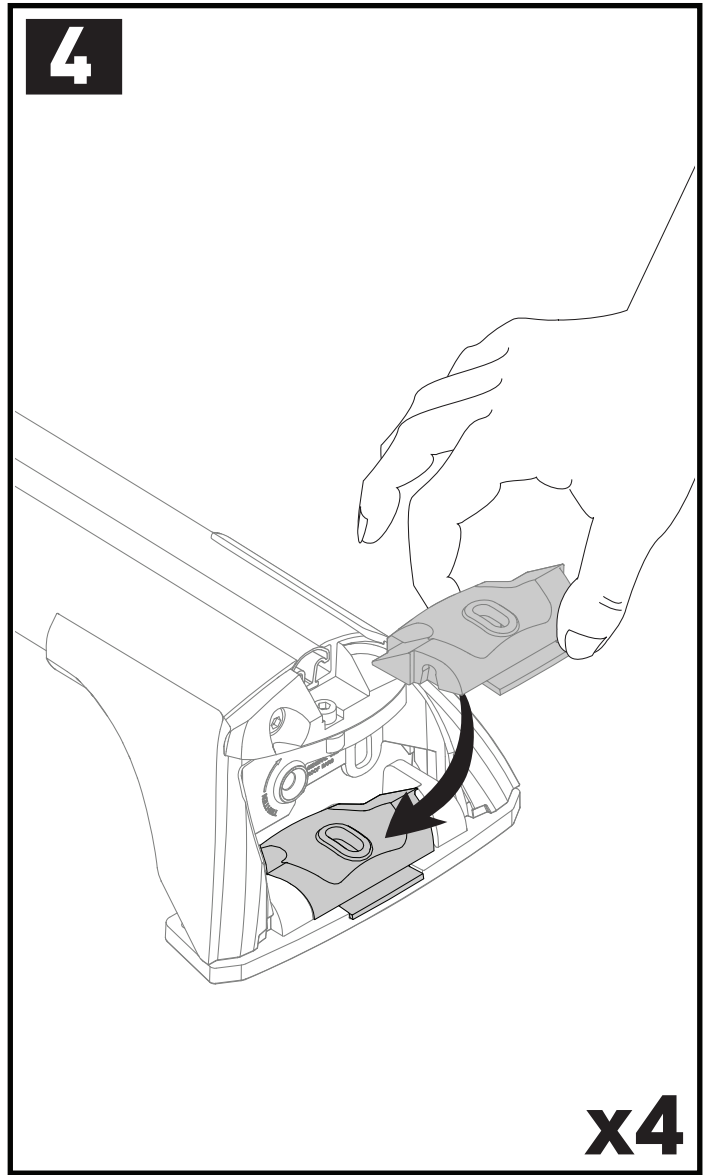

PLACEMENT • PLATZIERUNG • COLOCACIÓN • MONTAGE • PLASSERING • COLOCAÇÃO • РАЗМЕЩЕНИЕ • MONTAGGIO
 UMIESZCZENIE • UMÍSTĚNÍ • UMIESTNENIE • PLAATSING • PLACERING • PLACERING • РОЗМІЩЕННЯ • SIJOITTA

13

		1	2	A	B
Mazda 2, 5dr Hatch 15-Apr 17	AU, NZ	X = 815 mm (32 1/8")	X = 770 mm (30 3/8")	A = 225 mm (8 7/8")	B = 520 mm (20 1/2")
Mazda 2, 5dr Hatch 15-17	EU	X = 815 mm (32 1/8")	X = 770 mm (30 3/8")	A = 225 mm (8 7/8")	B = 520 mm (20 1/2")
Mazda 2, 5dr Hatch May 17-19	AU, NZ	X = 815 mm (32 1/8")	X = 770 mm (30 3/8")	A = 225 mm (8 7/8")	B = 520 mm (20 1/2")
Mazda 2, 5dr Hatch 17-19	EU, ZA	X = 815 mm (32 1/8")	X = 770 mm (30 3/8")	A = 225 mm (8 7/8")	B = 520 mm (20 1/2")
Mazda 2, 5dr Hatch 20+	AU, EU, NZ, ZA	X = 815 mm (32 1/8")	X = 770 mm (30 3/8")	A = 225 mm (8 7/8")	B = 520 mm (20 1/2")
Mazda 3, 4dr Sedan 14-16	AU, EU, NZ	X = 938 mm (36 7/8")	X = 890 mm (35")	A = 255 mm (10")	B = 435 mm (17 1/8")
Mazda 3, 4dr Sedan 16-Mar 19	AU, NZ	X = 938 mm (36 7/8")	X = 890 mm (35")	A = 255 mm (10")	B = 435 mm (17 1/8")
Mazda 3, 4dr Sedan 16-19	CN, EU, ZA	X = 938 mm (36 7/8")	X = 890 mm (35")	A = 255 mm (10")	B = 435 mm (17 1/8")
Mazda 3, 4dr Sedan Apr 19+	AU, NZ	X = 925 mm (36 3/8")	X = 845 mm (33 1/4")	A = 260 mm (10 1/4")	B = 465 mm (18 1/4")
Mazda 3, 4dr Sedan 19+	EU, ZA	X = 925 mm (36 3/8")	X = 845 mm (33 1/4")	A = 260 mm (10 1/4")	B = 465 mm (18 1/4")
Mazda 6, 4dr Sedan 12-18	EU, NZ	X = 945 mm (37 1/4")	X = 890 mm (35")	A = 235 mm (9 1/4")	B = 415 mm (16 3/8")
Mazda 6, 4dr Sedan 12-May 18	AU	X = 945 mm (37 1/4")	X = 890 mm (35")	A = 235 mm (9 1/4")	B = 415 mm (16 3/8")
Mazda 6, 4dr Sedan 18+	EU, NZ	X = 945 mm (37 1/4")	X = 890 mm (35")	A = 235 mm (9 1/4")	B = 415 mm (16 3/8")
Mazda 6, 4dr Sedan Jun 18+	AU	X = 945 mm (37 1/4")	X = 890 mm (35")	A = 235 mm (9 1/4")	B = 415 mm (16 3/8")
Mazda Axela, 4dr Sedan 14+	NZ	X = 938 mm (36 7/8")	X = 890 mm (35")	A = 255 mm (10")	B = 435 mm (17 1/8")
Mazda Demio, 5dr Hatch 15-17	NZ	X = 815 mm (32 1/8")	X = 770 mm (30 3/8")	A = 225 mm (8 7/8")	B = 520 mm (20 1/2")
Mazda Demio, 5dr Hatch 17+	NZ	X = 815 mm (32 1/8")	X = 770 mm (30 3/8")	A = 225 mm (8 7/8")	B = 520 mm (20 1/2")