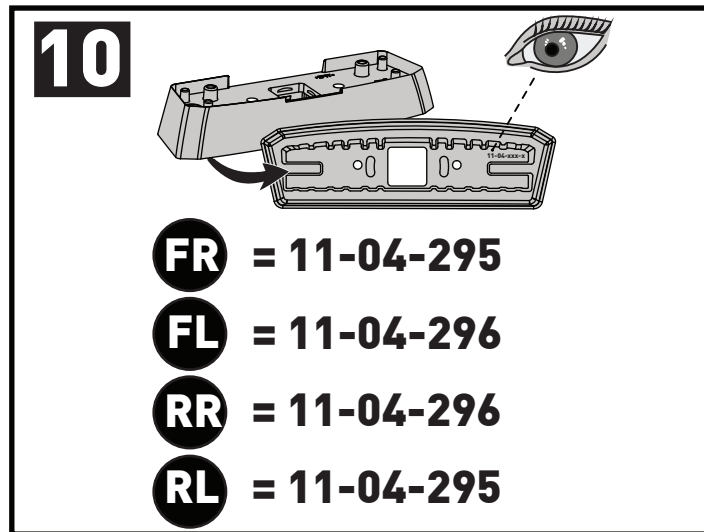

PLACEMENT • PLATZIERUNG • COLOCACIÓN • MONTAGE • PLASSERING • COLOCAÇÃO • РАЗМЕЩЕНИЕ • MONTAGGIO
 UMIESZCZENIE • UMÍSTĚNÍ • UMIESTNENIE • PLAATSING • PLACERING • PLACERING • РОЗМІЩЕННЯ • SIJOITTA

13

		1	2	A	B
Mazda 2, 5dr Hatch 15-Apr 17	AU, NZ	X = 815 mm (32 1/8")	X = 770 mm (30 3/8")	A = 225 mm (8 7/8")	B = 520 mm (20 1/2")
Mazda 2, 5dr Hatch 15-17	EU	X = 815 mm (32 1/8")	X = 770 mm (30 3/8")	A = 225 mm (8 7/8")	B = 520 mm (20 1/2")
Mazda 2, 5dr Hatch May 17-19	AU, NZ	X = 815 mm (32 1/8")	X = 770 mm (30 3/8")	A = 225 mm (8 7/8")	B = 520 mm (20 1/2")
Mazda 2, 5dr Hatch 17-19	EU, ZA	X = 815 mm (32 1/8")	X = 770 mm (30 3/8")	A = 225 mm (8 7/8")	B = 520 mm (20 1/2")
Mazda 2, 5dr Hatch 20+	AU, EU, NZ, ZA	X = 815 mm (32 1/8")	X = 770 mm (30 3/8")	A = 225 mm (8 7/8")	B = 520 mm (20 1/2")
Mazda 3, 4dr Sedan 14-16	AU, EU, NZ	X = 938 mm (36 7/8")	X = 890 mm (35")	A = 255 mm (10")	B = 435 mm (17 1/8")
Mazda 3, 4dr Sedan 16-Mar 19	AU, NZ	X = 938 mm (36 7/8")	X = 890 mm (35")	A = 255 mm (10")	B = 435 mm (17 1/8")
Mazda 3, 4dr Sedan 16-19	CN, EU, ZA	X = 938 mm (36 7/8")	X = 890 mm (35")	A = 255 mm (10")	B = 435 mm (17 1/8")
Mazda 3, 4dr Sedan Apr 19+	AU, NZ	X = 925 mm (36 3/8")	X = 845 mm (33 1/4")	A = 260 mm (10 1/4")	B = 465 mm (18 1/4")
Mazda 3, 4dr Sedan 19+	EU, ZA	X = 925 mm (36 3/8")	X = 845 mm (33 1/4")	A = 260 mm (10 1/4")	B = 465 mm (18 1/4")
Mazda 6, 4dr Sedan 12-18	EU, NZ	X = 945 mm (37 1/4")	X = 890 mm (35")	A = 235 mm (9 1/4")	B = 415 mm (16 3/8")
Mazda 6, 4dr Sedan 12-May 18	AU	X = 945 mm (37 1/4")	X = 890 mm (35")	A = 235 mm (9 1/4")	B = 415 mm (16 3/8")
Mazda 6, 4dr Sedan 18+	EU, NZ	X = 945 mm (37 1/4")	X = 890 mm (35")	A = 235 mm (9 1/4")	B = 415 mm (16 3/8")
Mazda 6, 4dr Sedan Jun 18+	AU	X = 945 mm (37 1/4")	X = 890 mm (35")	A = 235 mm (9 1/4")	B = 415 mm (16 3/8")
Mazda Axela, 4dr Sedan 14+	NZ	X = 938 mm (36 7/8")	X = 890 mm (35")	A = 255 mm (10")	B = 435 mm (17 1/8")
Mazda Demio, 5dr Hatch 15-17	NZ	X = 815 mm (32 1/8")	X = 770 mm (30 3/8")	A = 225 mm (8 7/8")	B = 520 mm (20 1/2")
Mazda Demio, 5dr Hatch 17+	NZ	X = 815 mm (32 1/8")	X = 770 mm (30 3/8")	A = 225 mm (8 7/8")	B = 520 mm (20 1/2")